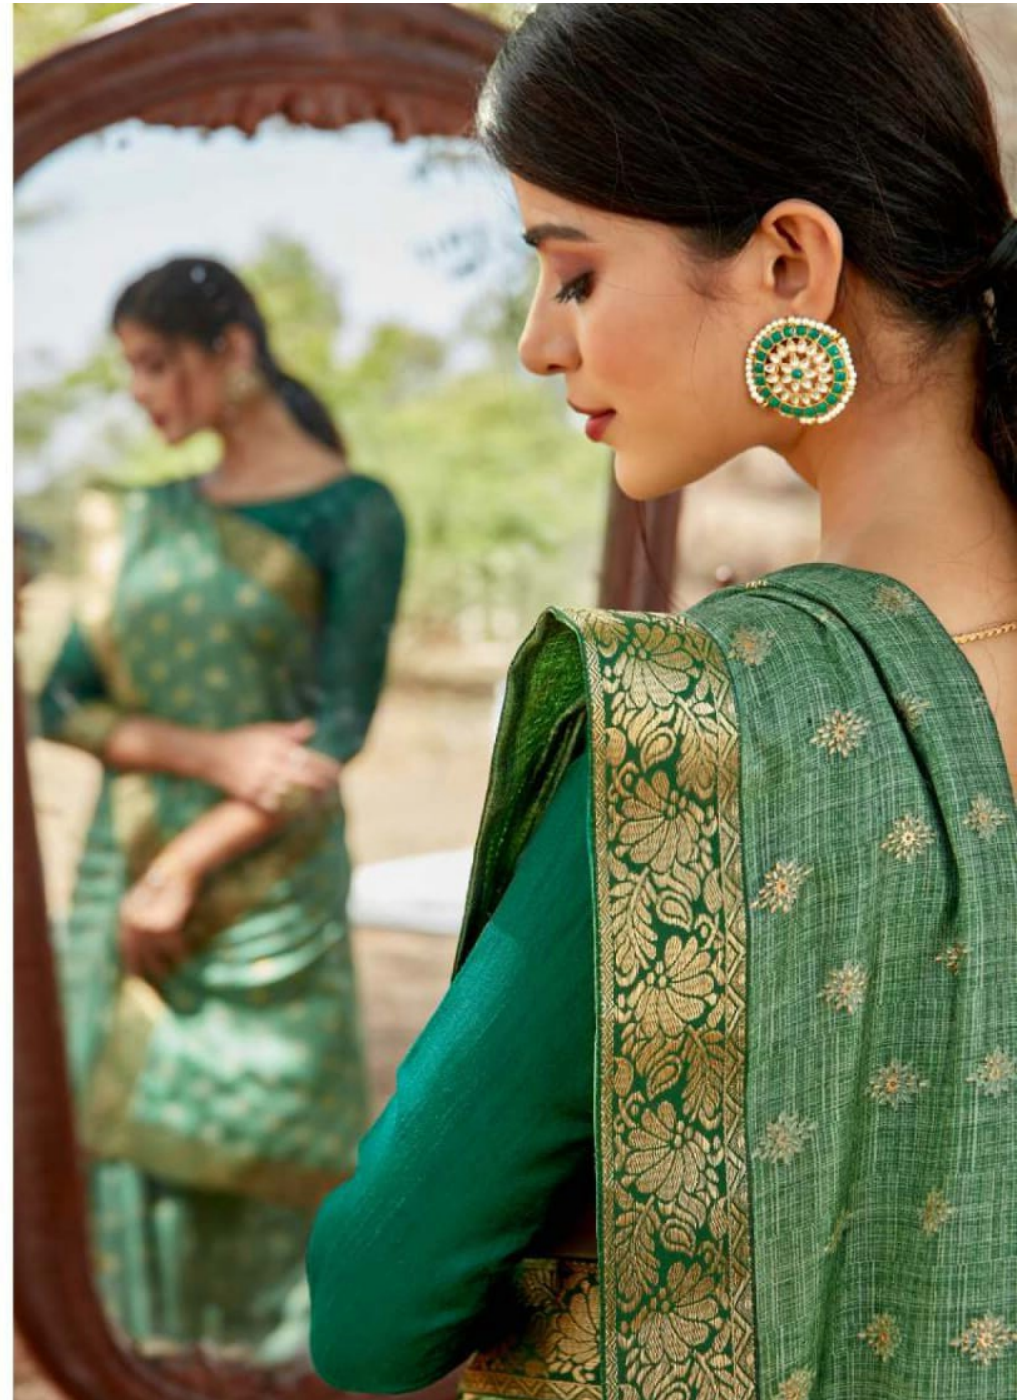

मधुPriya
A TRUE INDIAN TRADITION

वंसुधा
full saree lace

TEXTILE DEAL

TEXTILE DEAL

22151

22152

TEXTILE DEAL

22153