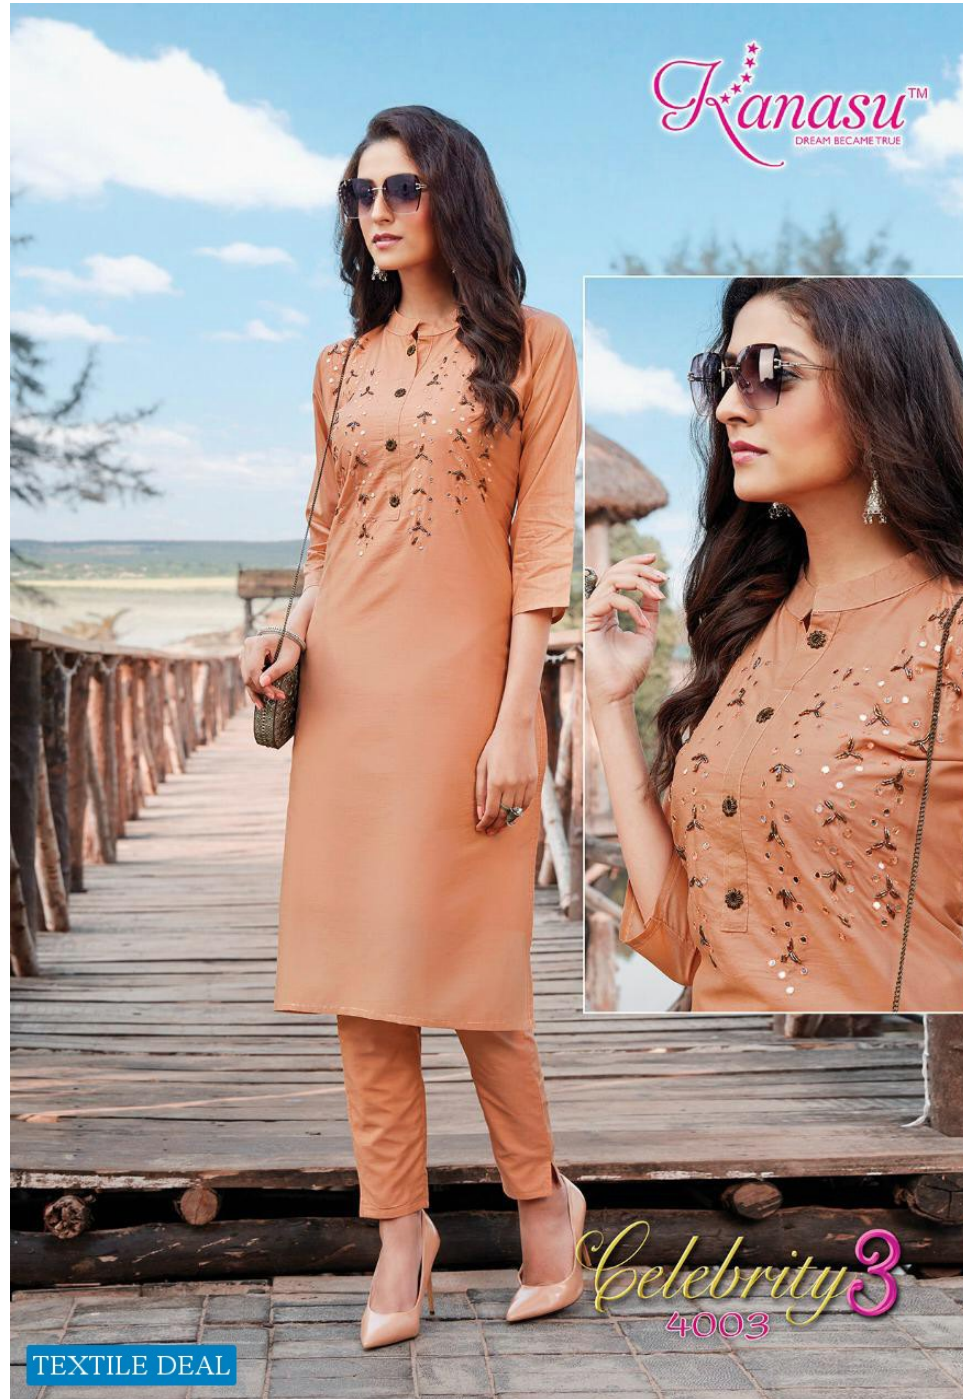

Kanasu™
DREAM BECAME TRUE

TEXTILE DEAL

Celebrity 3
4003