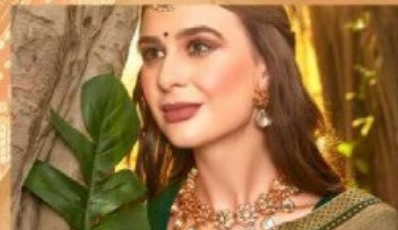

मधुPriya
A FINE INDIAN TRADITION

भाविका
Bhavika
FULL SAREE LACE

मधुPriya
Textile Fashion

A SAREE HAS THE POWER TO CONVERT A GIRL NEXT DOOR INTO AN ARTIST'S MUSE!

TEXTILE DEAL

12701

12702

TEXTILE DEAL

मुकुटPrivé

A SAREE HAS THE POWER TO
CONVERT A GIRL NEXT DOOR
INTO AN ARTIST'S MUSE!

12703

मधुPriya
A NEW EMBROIDERED TRADITION

A SAREE HAS THE POWER TO CONVERT A GIRL
NEXT DOOR INTO AN ARTIST'S MUSE!

TEXTILE DEAL