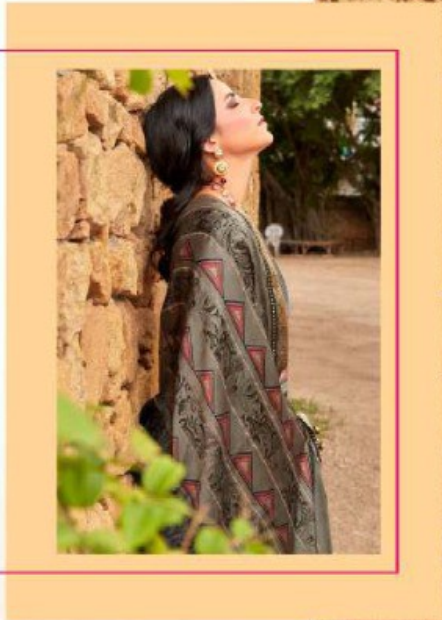

मुकुटPrivé

A SAREE HAS THE POWER TO
CONVERT A GIRL NEXT DOOR
INTO AN ARTIST'S MUSE!

12703

मधुPriya
A NEW EMBROIDERED TRADITION

A SAREE HAS THE POWER TO CONVERT A GIRL
NEXT DOOR INTO AN ARTIST'S MUSE!

TEXTILE DEAL