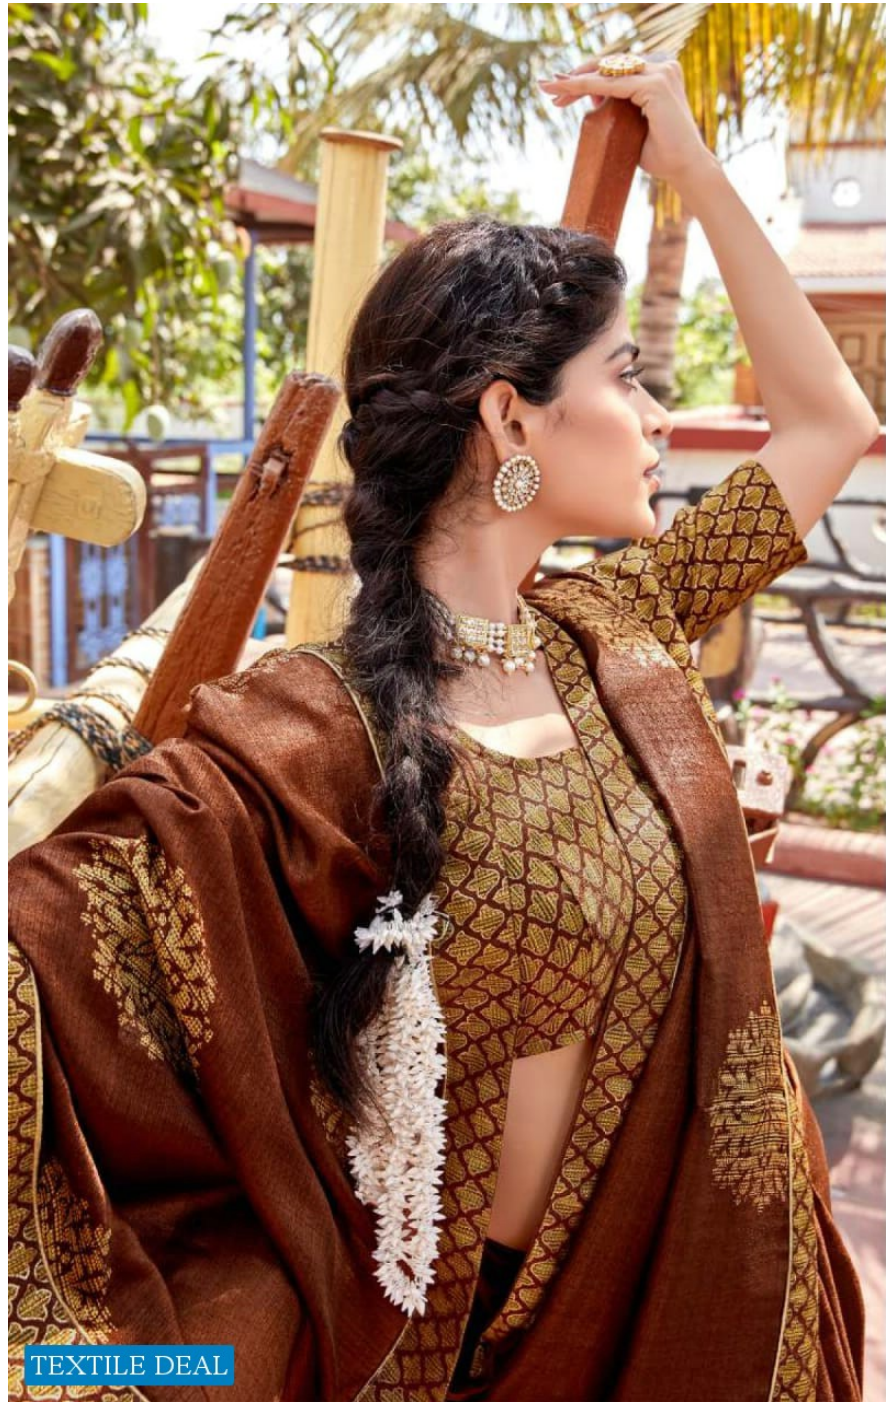

TEXTILE DEAL