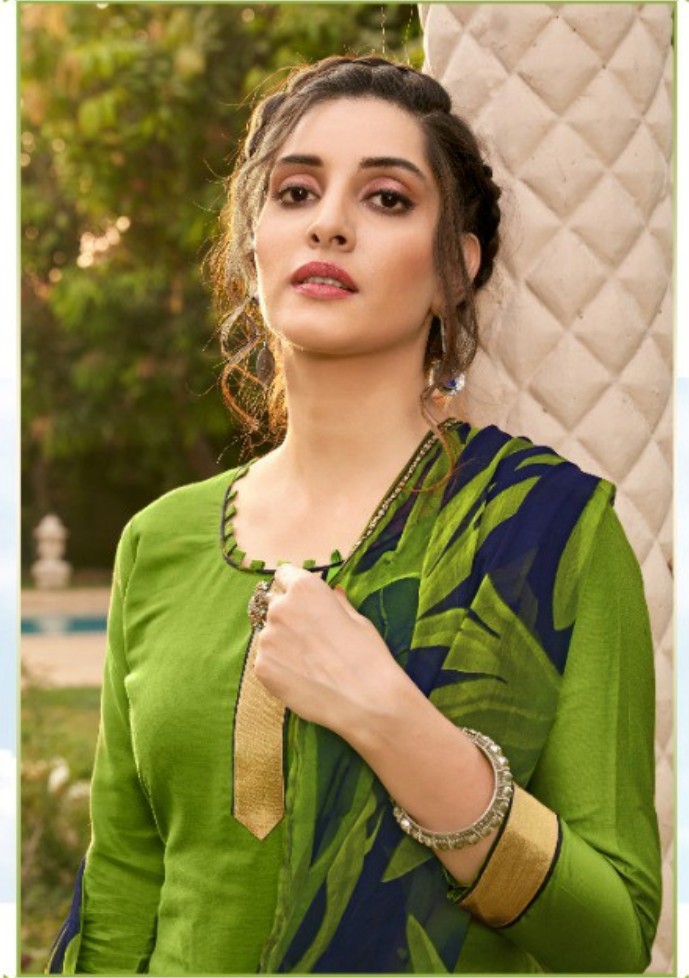

# RAJJO

Vol-56

TEXTILE DEAL

TEXTILE DEAL

6001

TEXTILE DEAL

# *trends* Timeless

This season is giving to be bright & colorful!

6002

TEXTILE DEAL

6003

TEXTILE DEAL

*elegance*  
**Sophisticated**

This season is giving to be bright & colorful

6004

*fashion*  
**Heritages**  
Vibrant tones to give you look  
an adrenaline rush

6005

TEXTILE DEAL

TEXTILE DEAL

*is just*  
**Glam Beauty**  
a world. until adorned.

6007

beauty  
**Ethereal**

# *beauty* Ethereal

6011

TEXTILE DEAL

6001

6002

6003

6004

6009