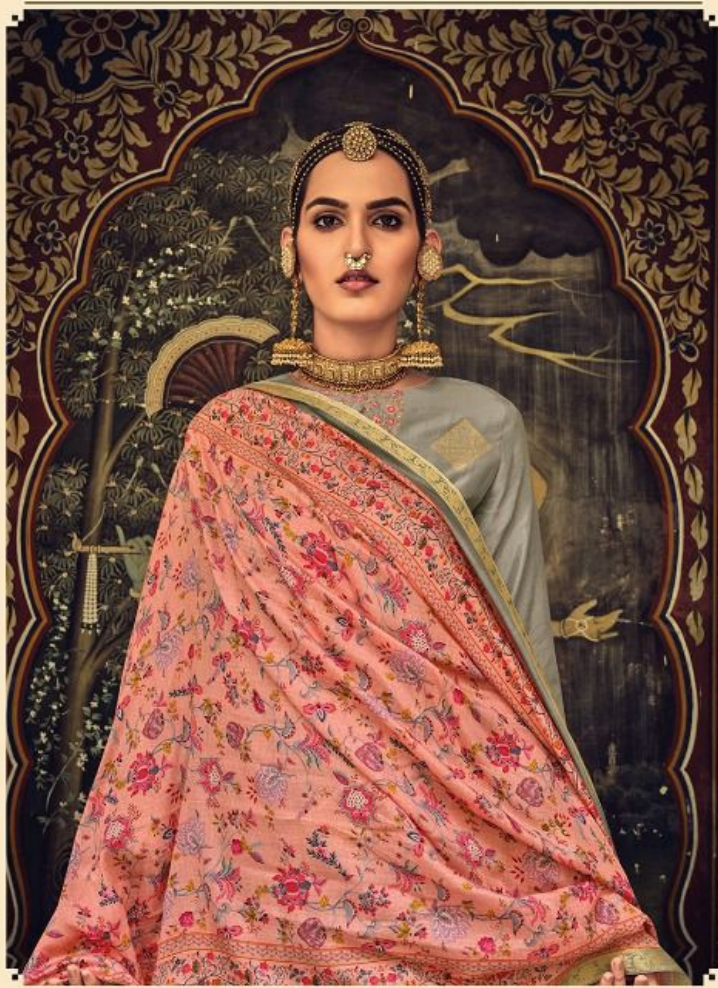

K  
KALKI  
Fashion  
BRAND ESTABLISHED

TEXTILE DEAL

K-88002

TEXTILE DEAL

  
KALKI  
fashion  
DESIGNER EMBROIDERED GEM

TEXTILE DEAL

KALKI

INDIAN & ETHNIC WEAR