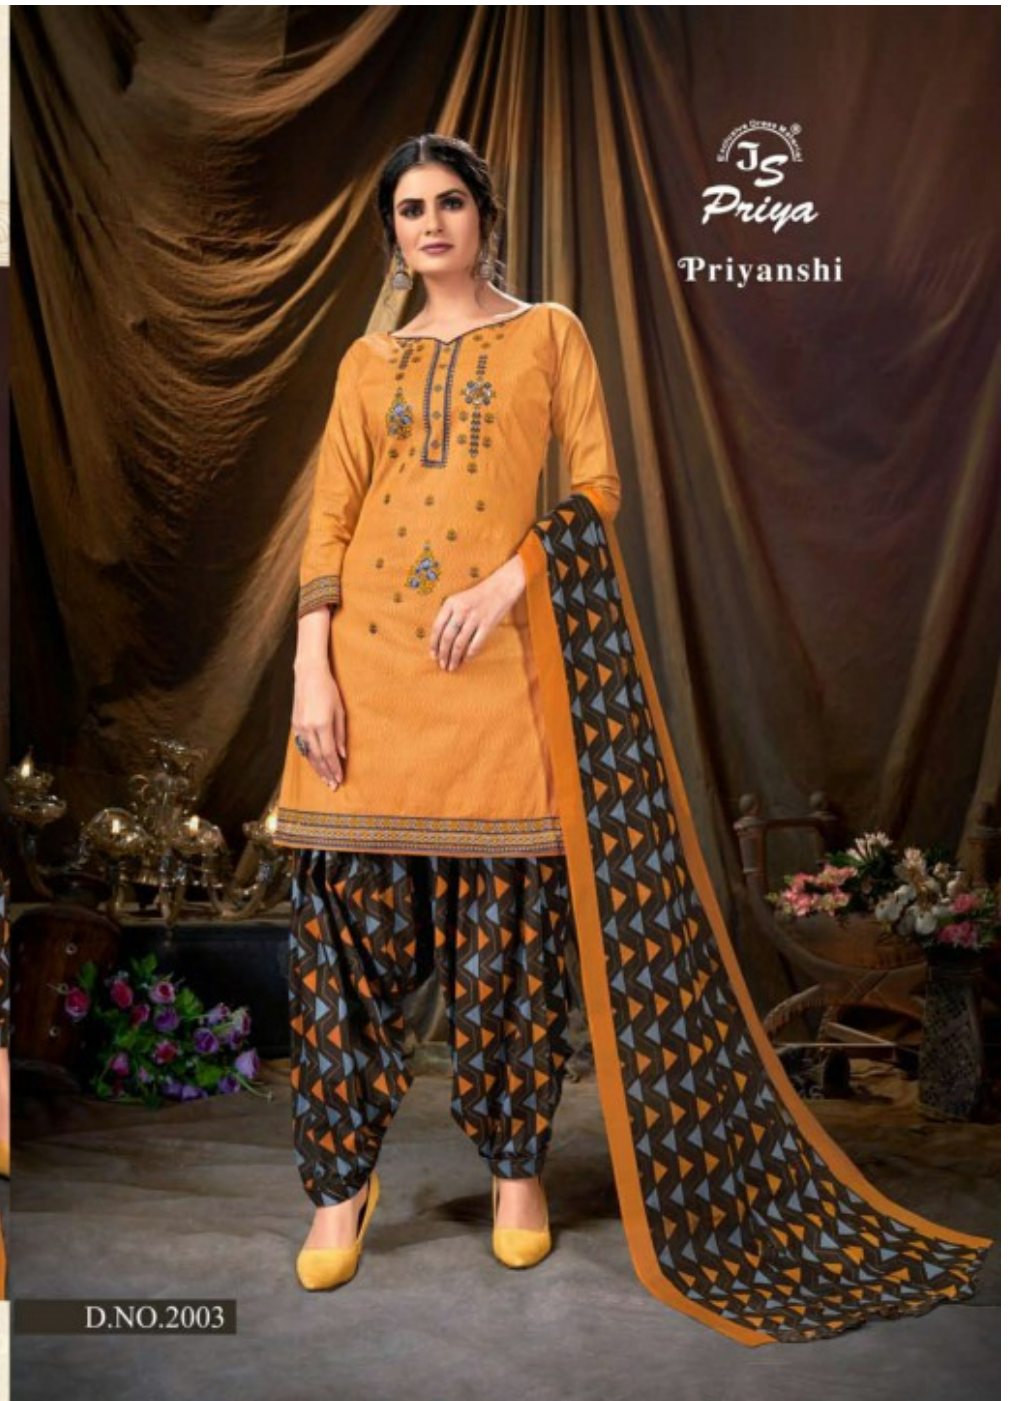

श्रेष्ठ *the quality of being*
SUPREME

JS
Priya
Priyanshi

TEXTILE DEAL

D.NO.2003