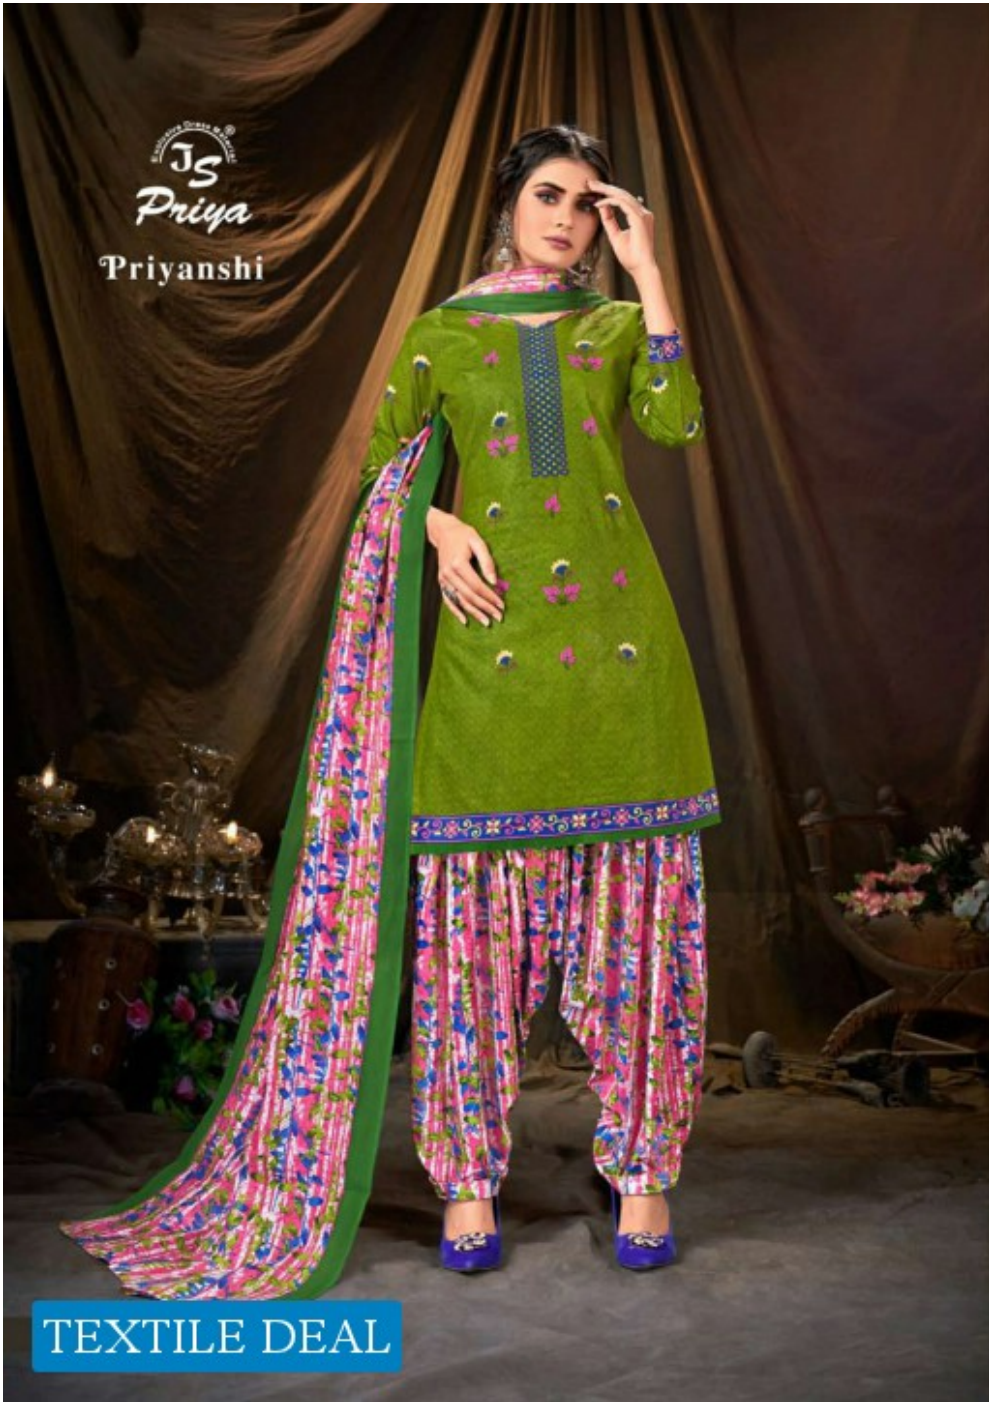

नितिना *the quality of being*
ETHICAL