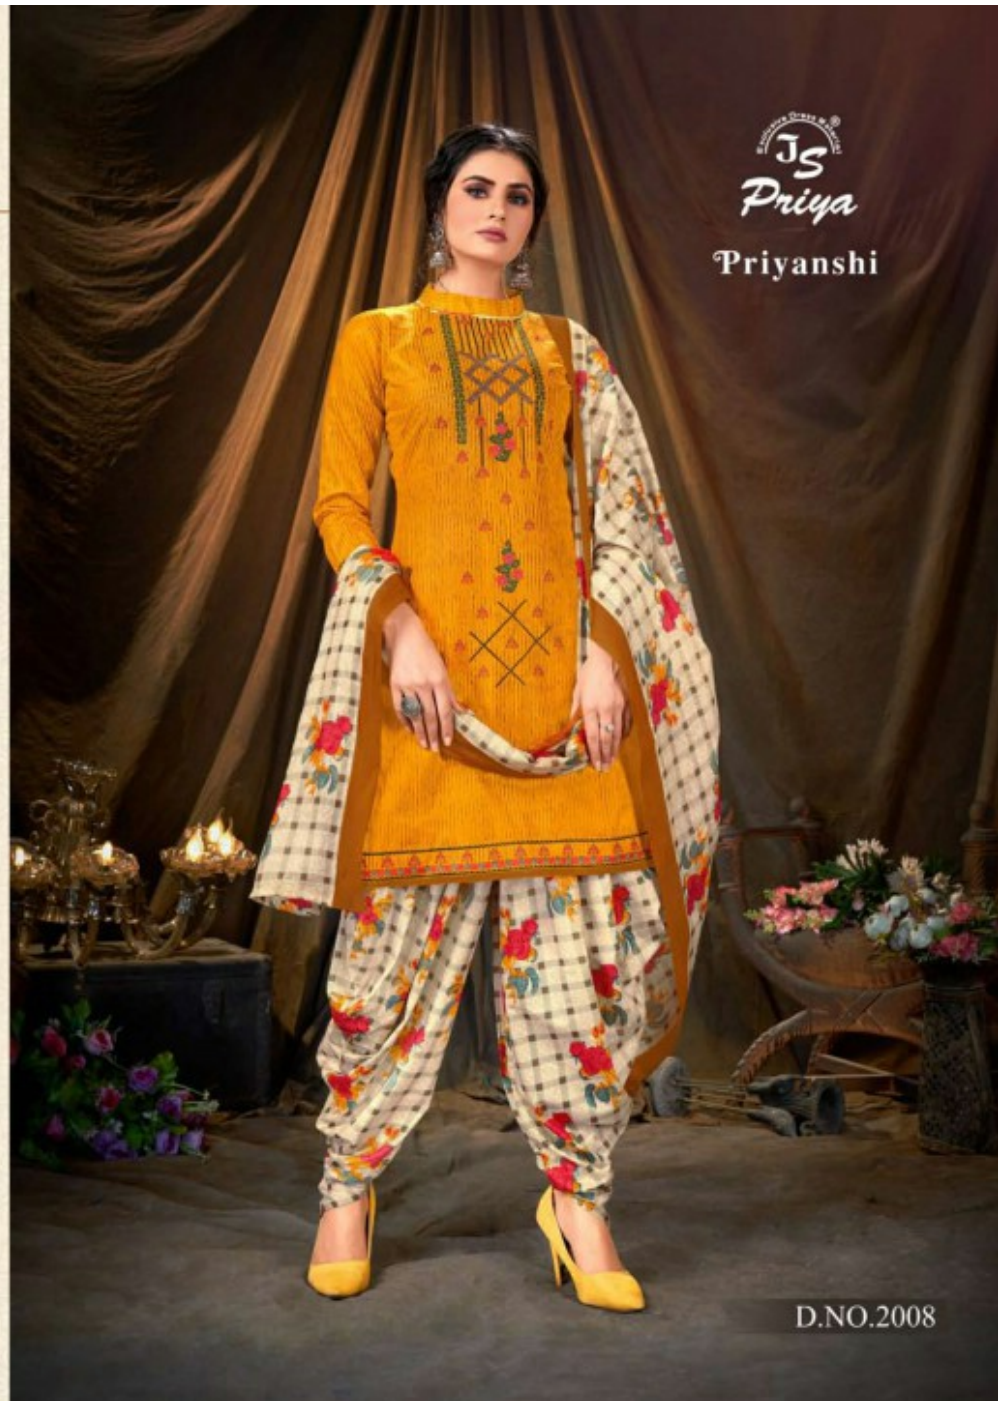

रत्नवला
TEXTILE DEAL

the quality of being
LUSTROUS

D.NO.2008