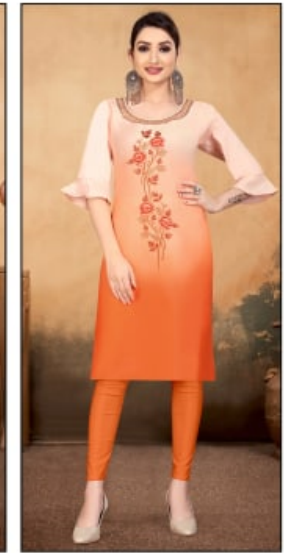

 SAIRA™  
FASHION

Sakhi

Vol-1

*with this harmonious & blooming color*

*heavy design and bright color made it graceful...*

**SAIRA**<sup>TM</sup>  
FASHION

1003

*This abstract painted drama of color patches*

1004

 SAIRA™  
FASHION

1005

*heavy design and bright color made it graceful...*

*Heavy design and bright color made it graceful...*

1006

1001

1002