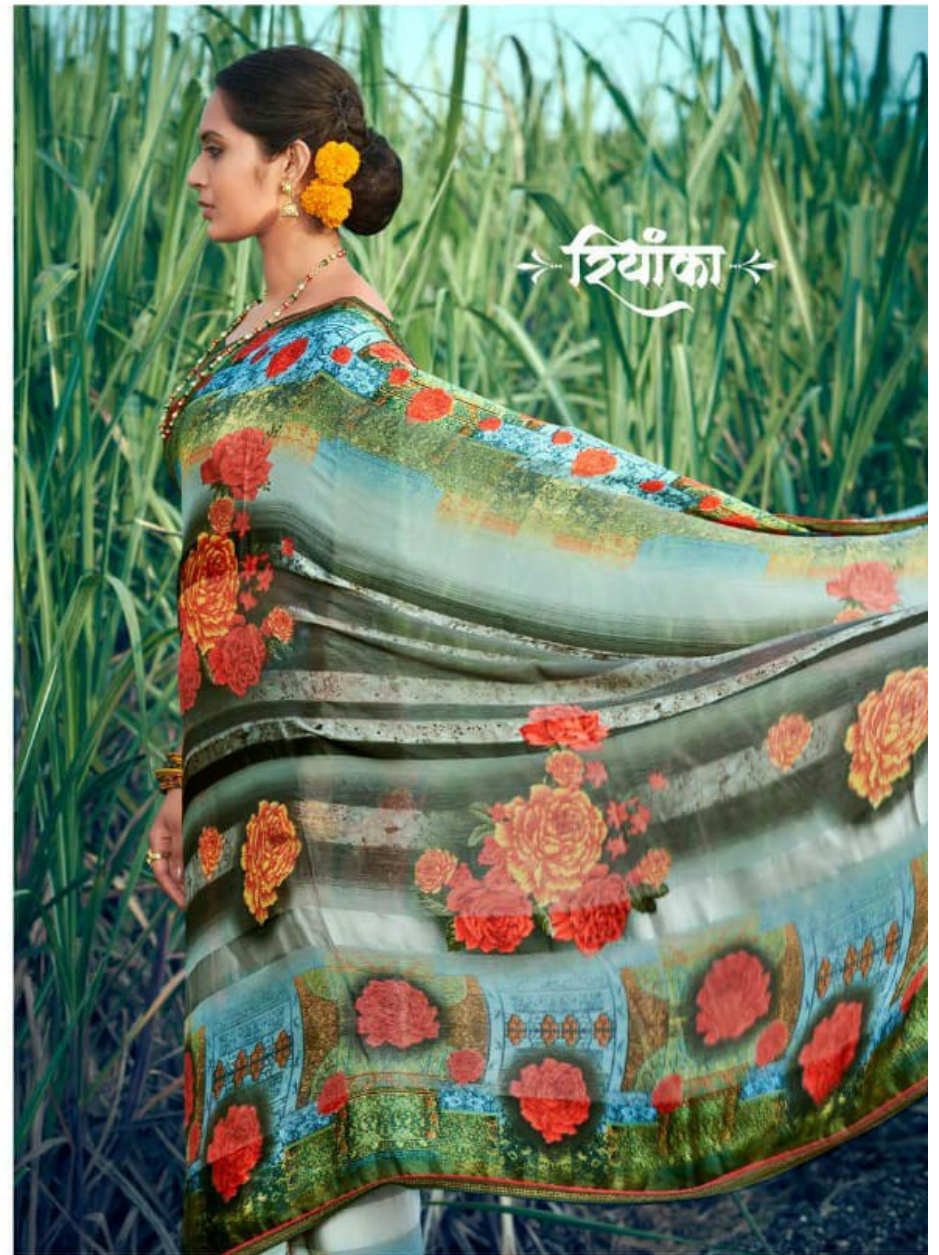

मैत्रयी

TEXTILE DEAL

1015

Saraj

तेजस्विनी

Tej ashwini gorgeous in this stunning saree with delicate fabric and eye catching designs. classy and so traditional!

→ 1017 ←

TEXTILE DEAL