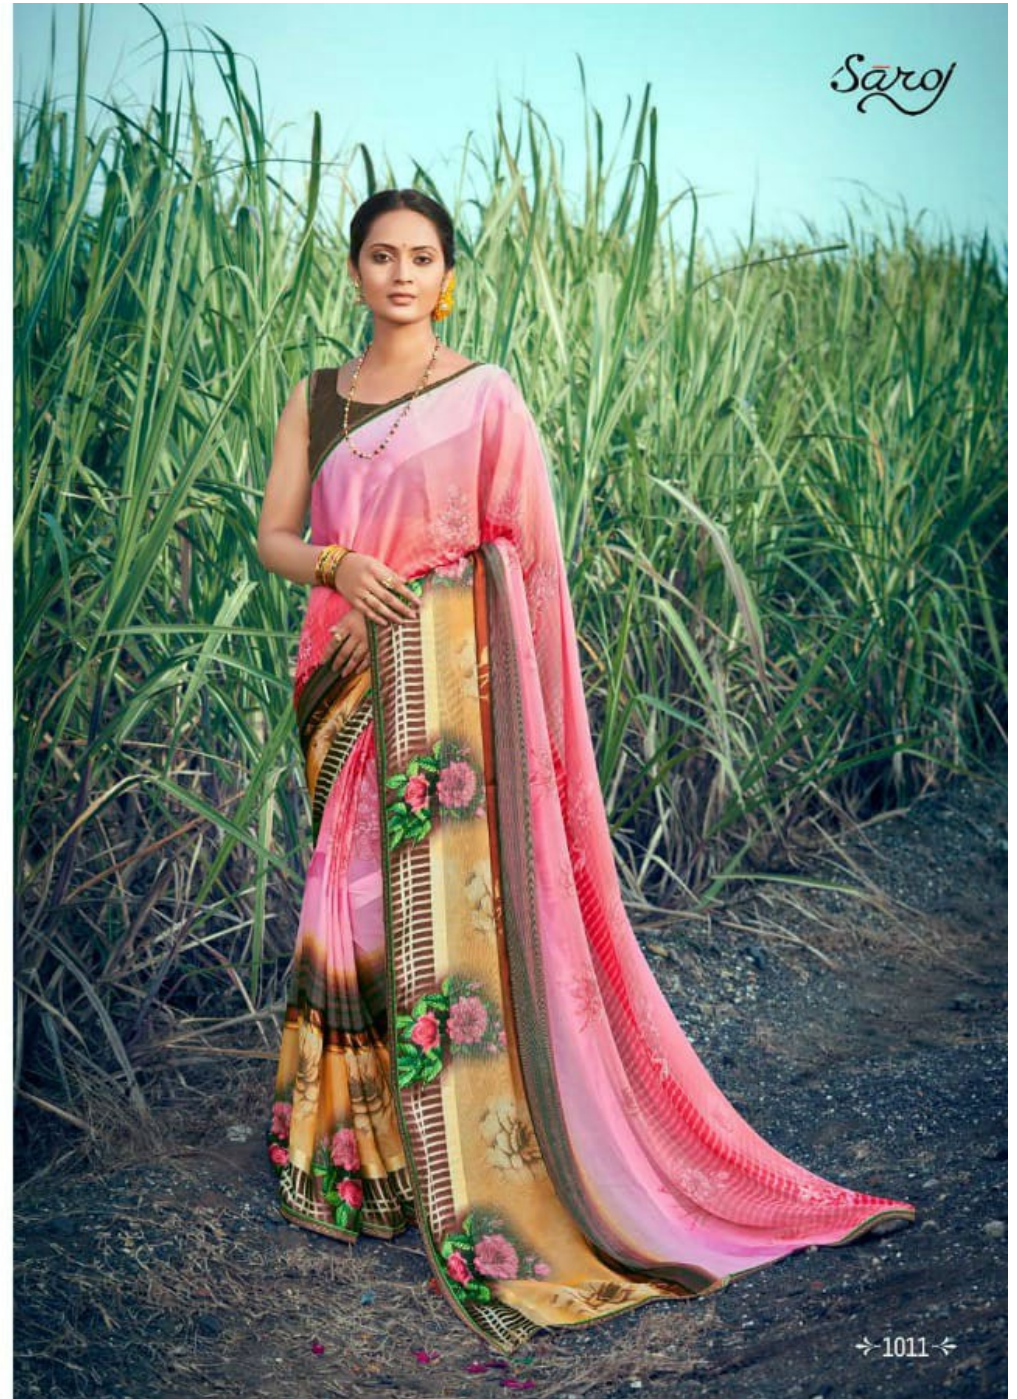

TEXTILE DEAL

शाम्भवी

1011