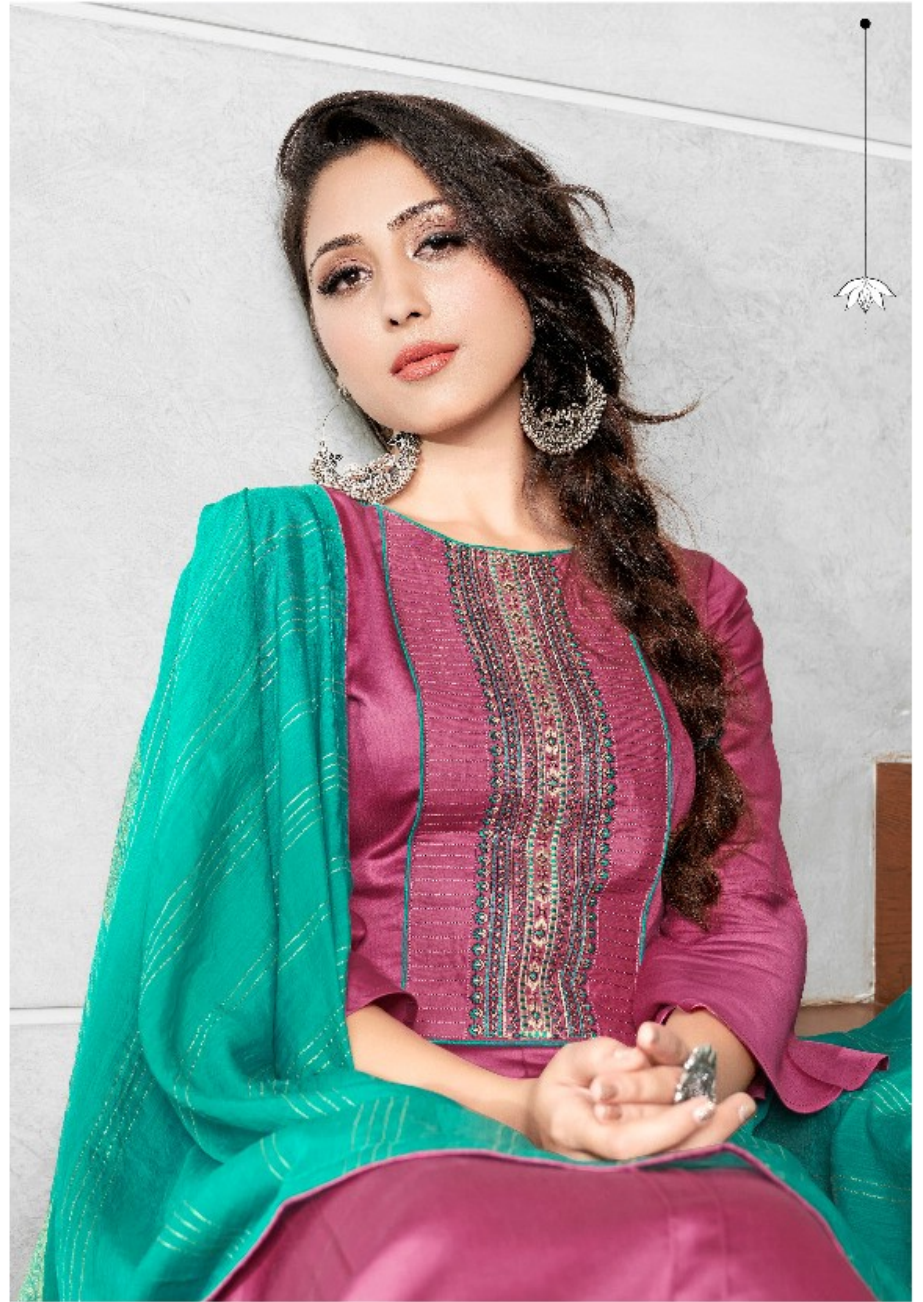

Rylandi-4

TEXTILE DEAL

This pastel green dress is the perfect pick for you if you want to keep everything classy and elegant. Fuel your love for ethnic attire with

4001

TEXTILE DEAL

TEXTILE DEAL

TEXTILE DEAL

4003

TEXTILE DEAL

4005

TEXTILE DEAL

007
TEXTILE DEAL

1001

1002

1003