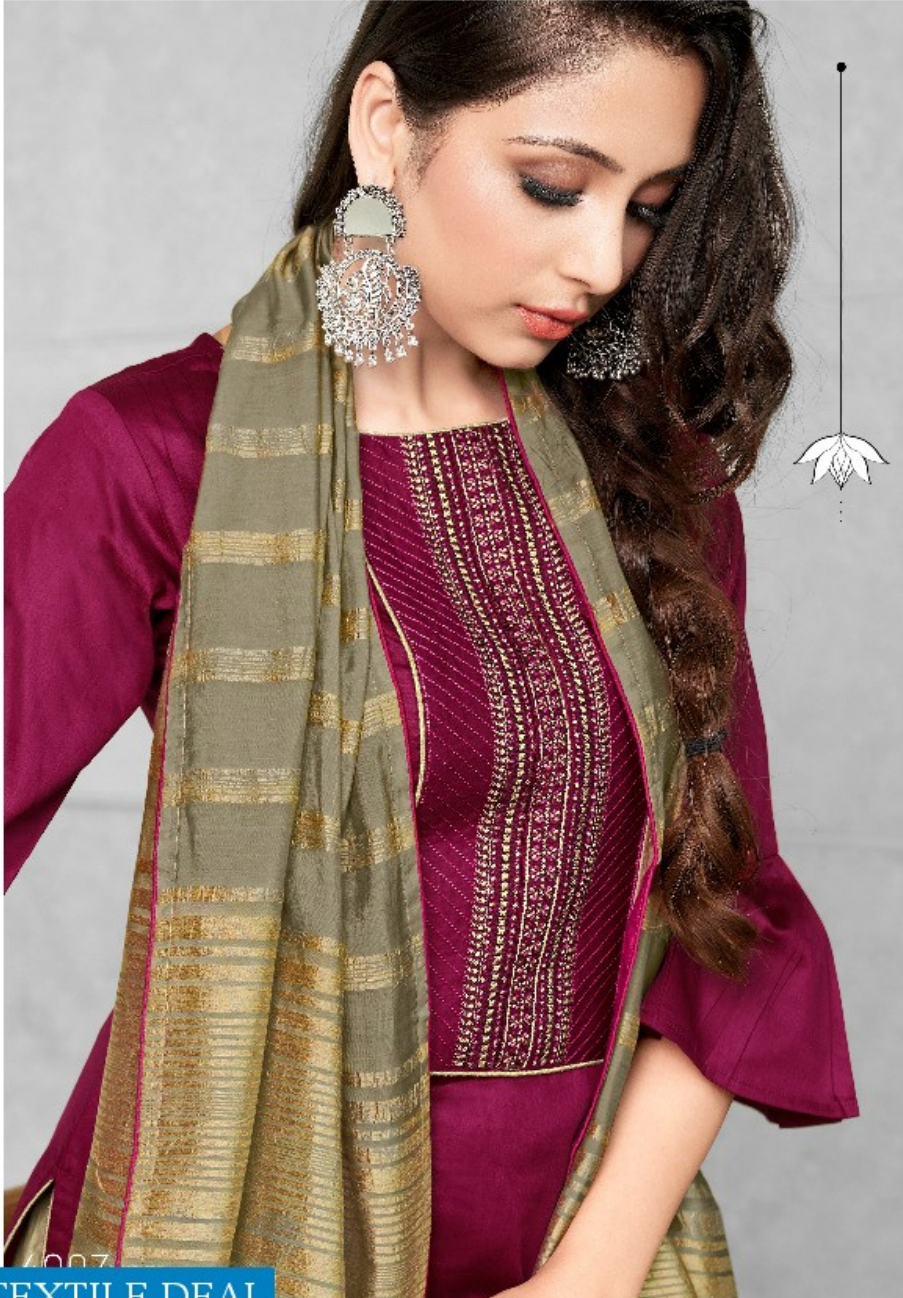

Rylandi-4

TEXTILE DEAL

This pastel green dress is the perfect pick for you if you want to keep everything classy and elegant. Fuel your love for ethnic attire with

4001

TEXTILE DEAL

TEXTILE DEAL

TEXTILE DEAL

4003

TEXTILE DEAL

4005

TEXTILE DEAL

007
TEXTILE DEAL

1001

1002

1003