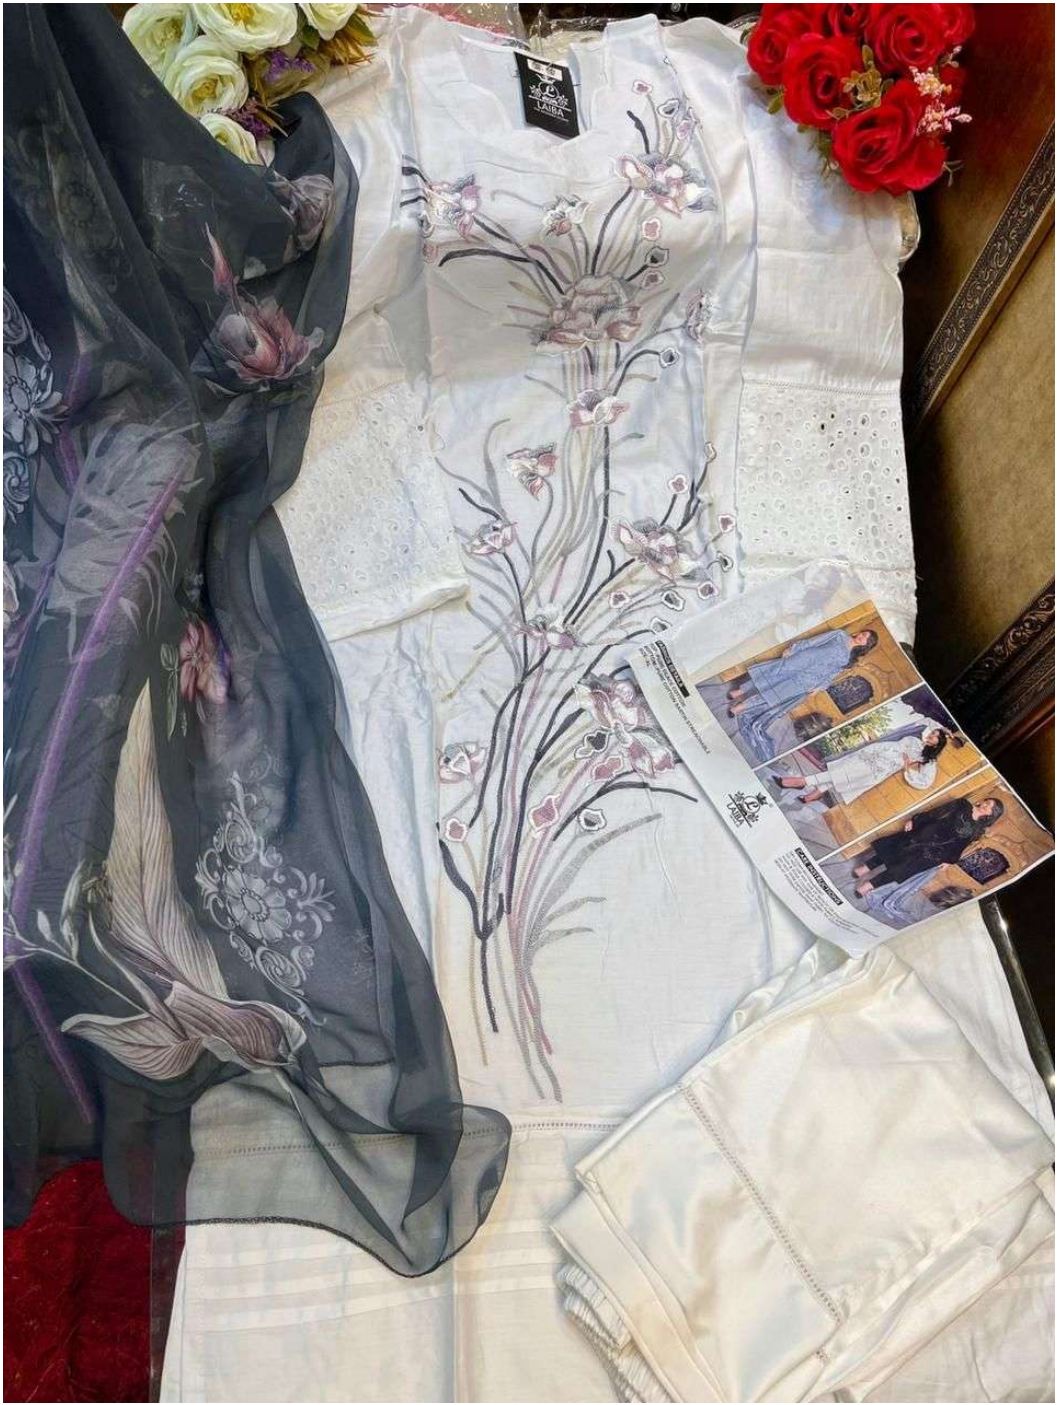

### FABRICS DETAILS

TOP:-PURE GLACE COTTON

BOTTOM:-PURE COTTON SARTIN STREACHABLE

SIZE:-XL