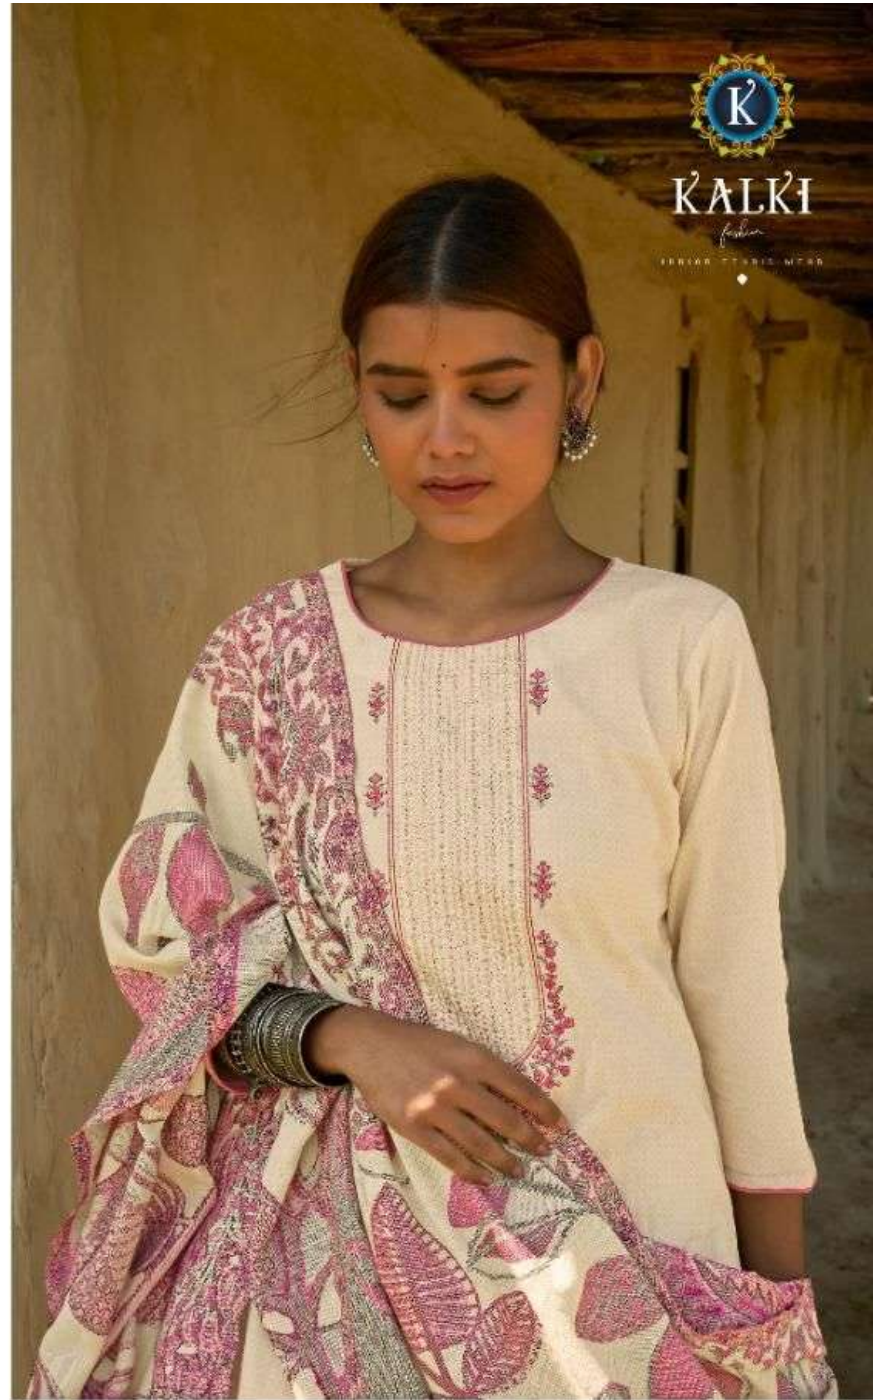

Menila

KALKI

100% COTTON WEAVE

KALKI

Fashion

INDIAN ETHNIC WEAR

K
KALKI
for her
FASHION • CLOTHING • ACCESSORIES

T-76001