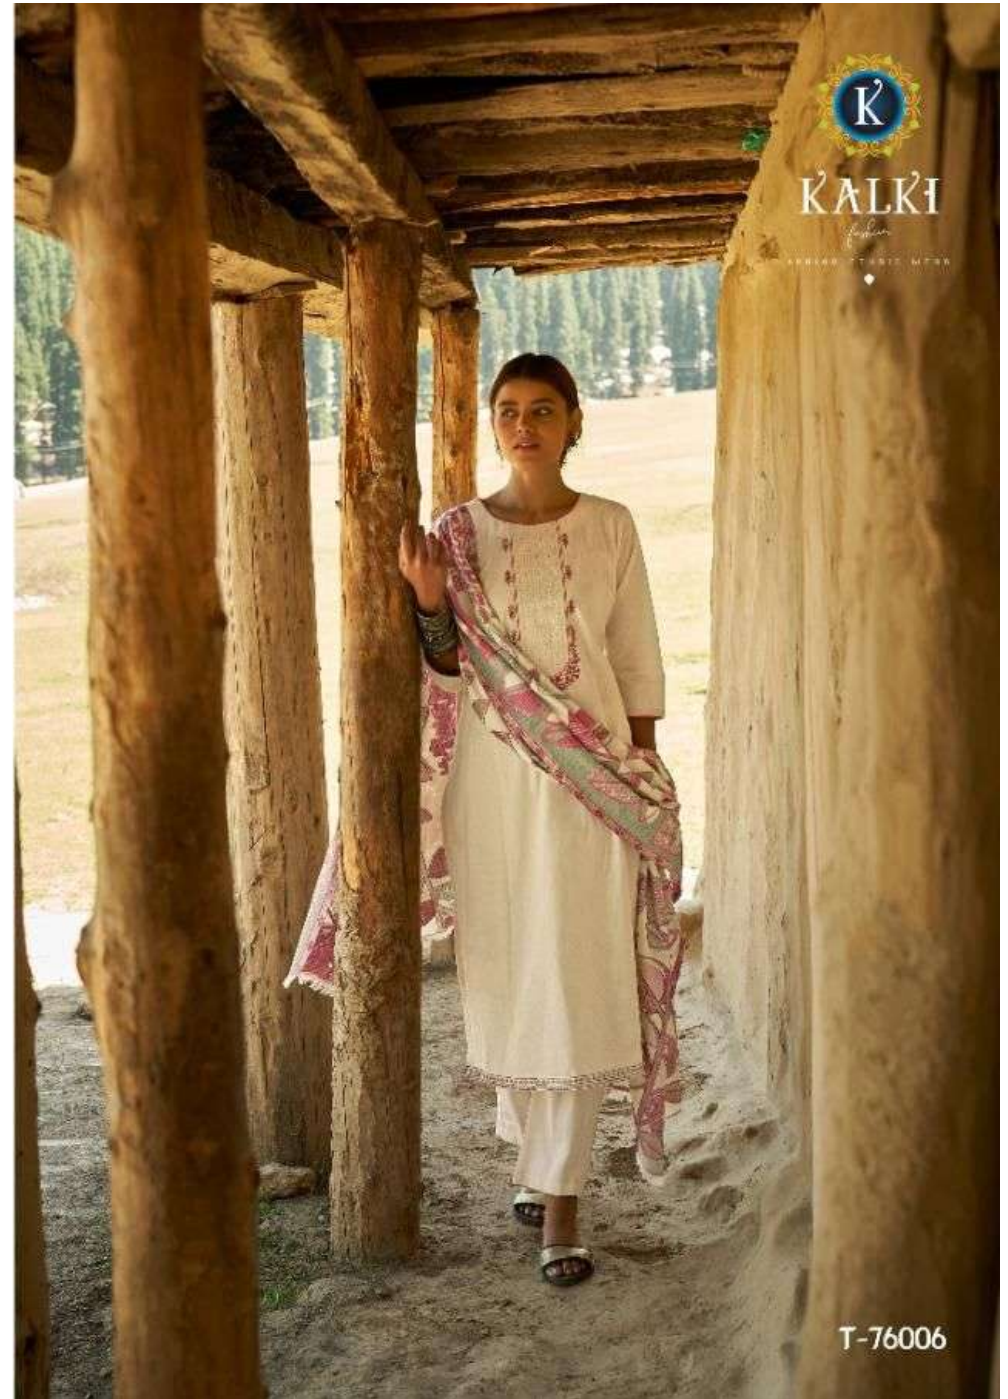

Menila

KALKI

100% COTTON WEAVE

KALKI

Fashion

INDIAN ETHNIC WEAR

K
KALKI
for her
FASHION • CLOTHING • ACCESSORIES

T-76001