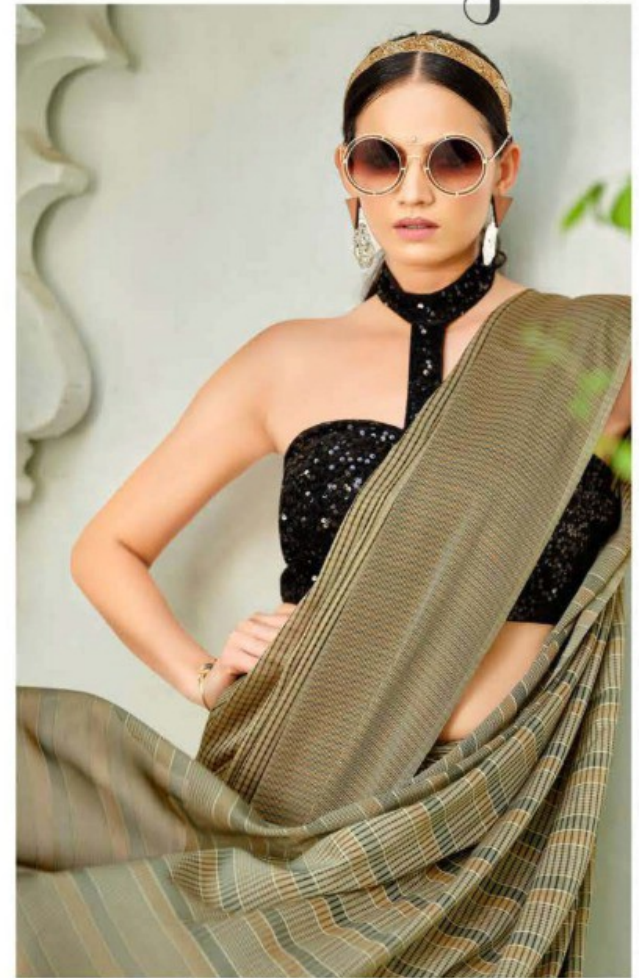

SPARKLE

TEXTILE DEAL

Picture Perfect

11501

11502

11505

11506

11503

11504

11507

11508

TEXTILE DEAL

Elegance

layfring

TEXTILE DEAL

11507

Royal Essence

TEXTILE DEAL

11503

TEXTILE DEAL

11502

TEXTILE DEAL

Layering.

A tunic, which is an example of artful threads, made of fiber turn out into linen fabric. Trendy elements designed with vibrant colors in front with high low concepts makes your personality more charming.