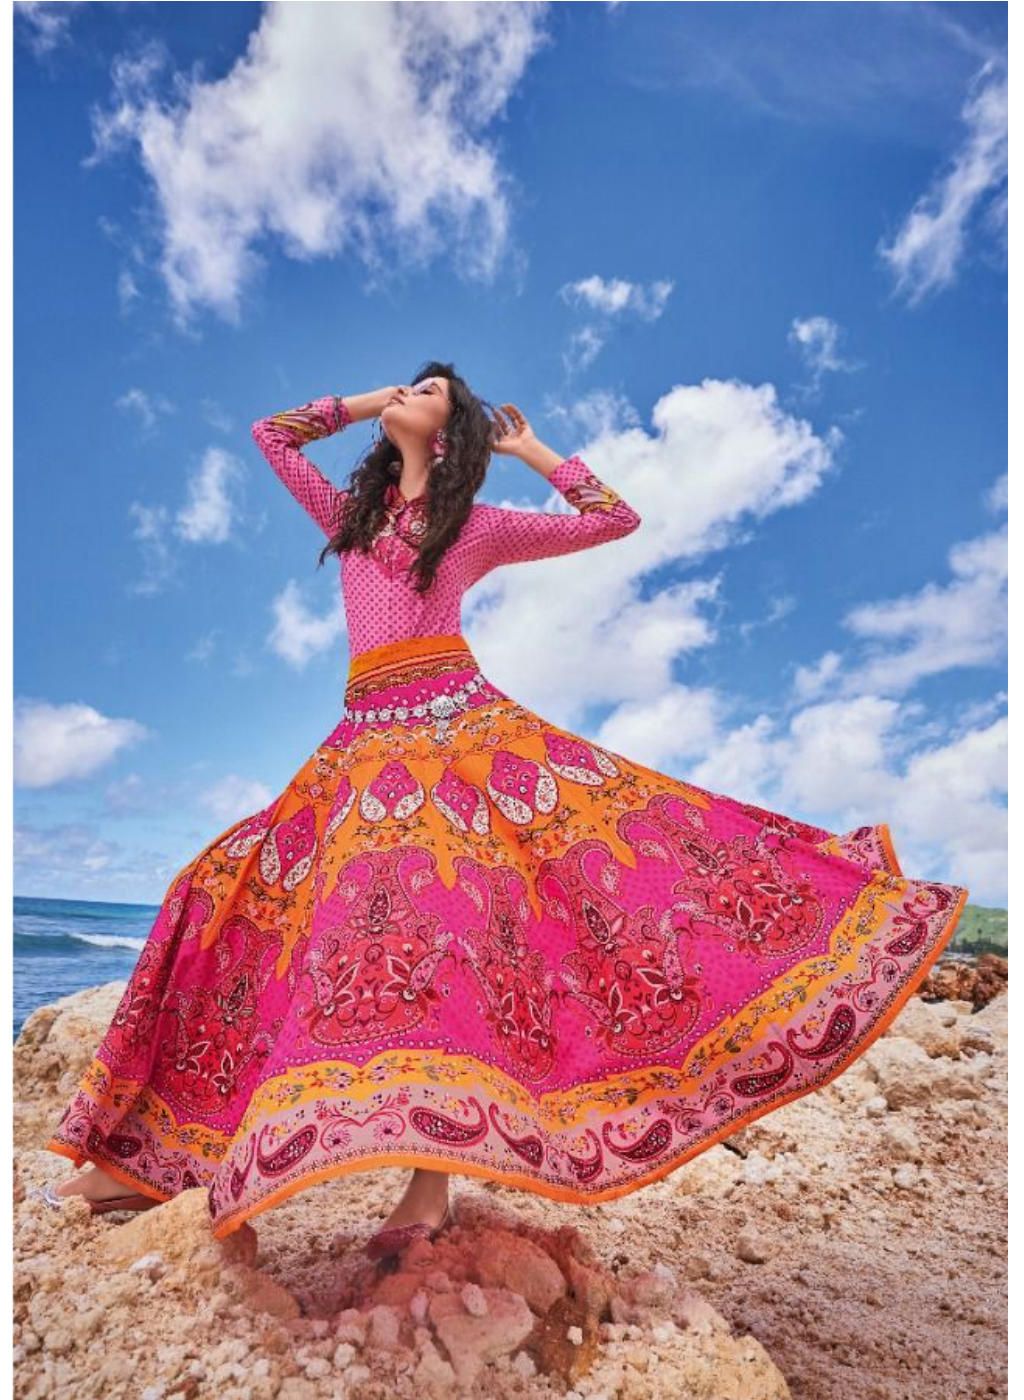

MUGDHA®

• 204 •

TEXTILE DEAL