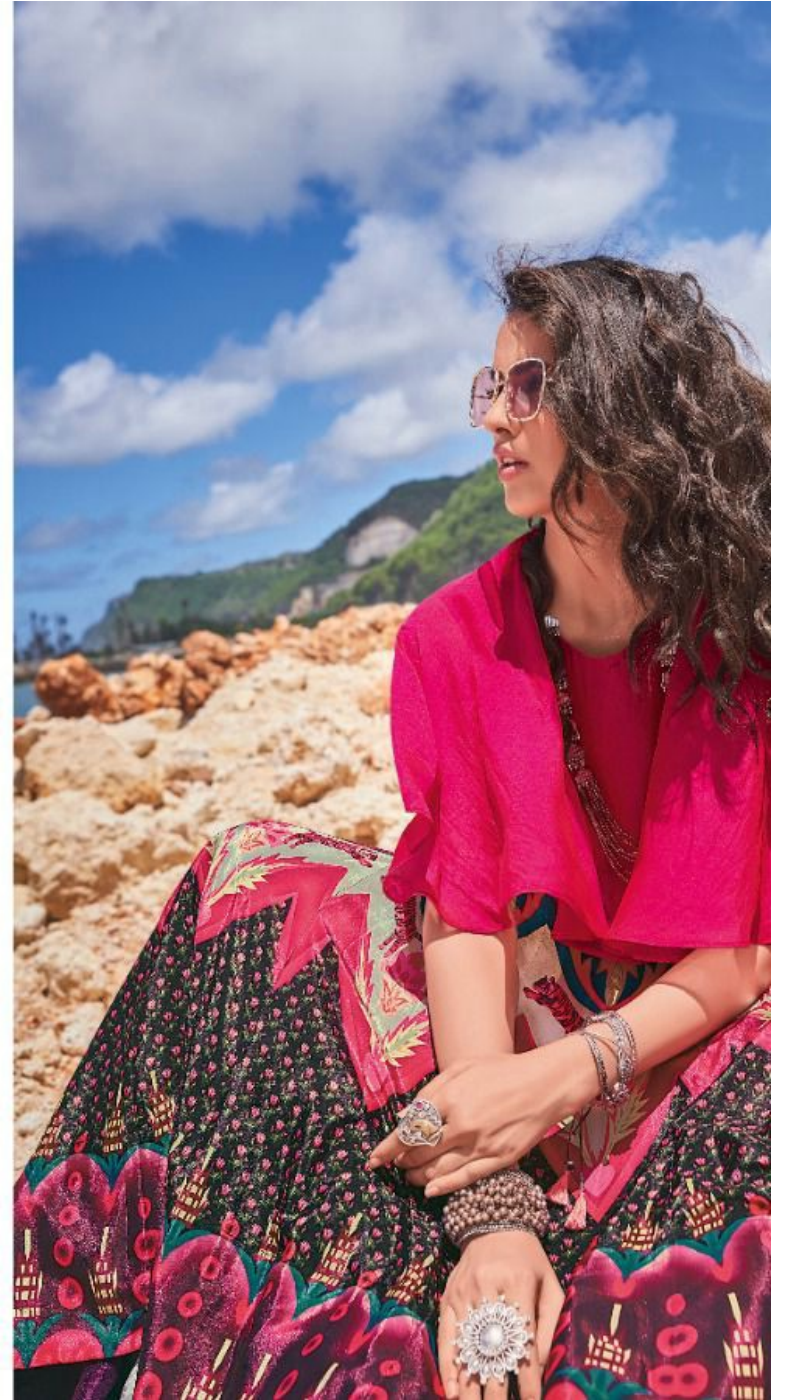

TEXTILE DEAL

MUGDHA®

• 201 •