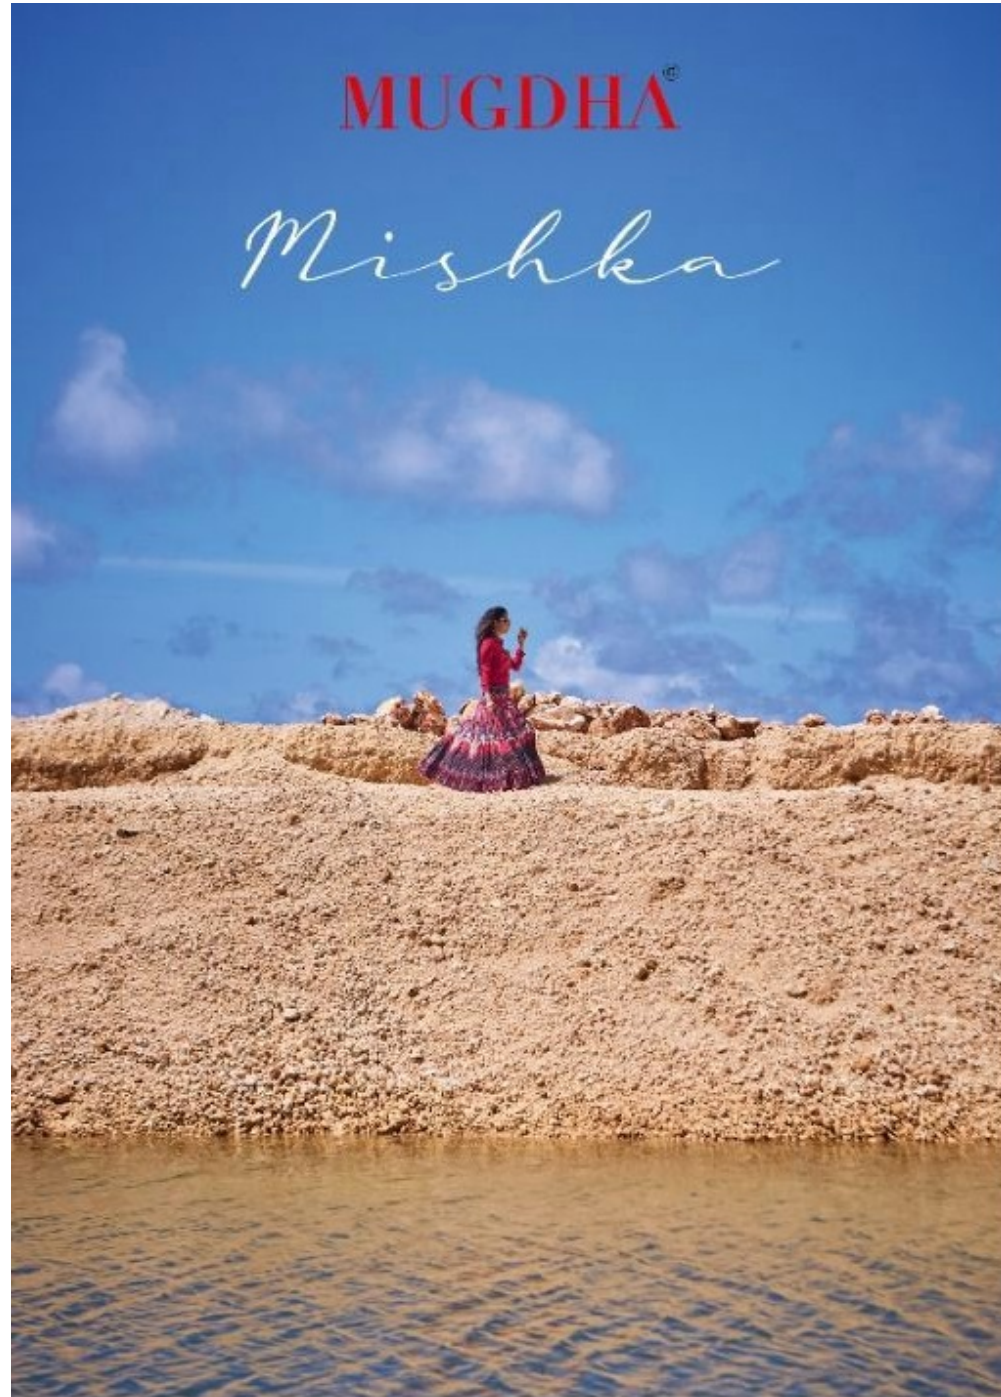

MUGDHA®

Mishka