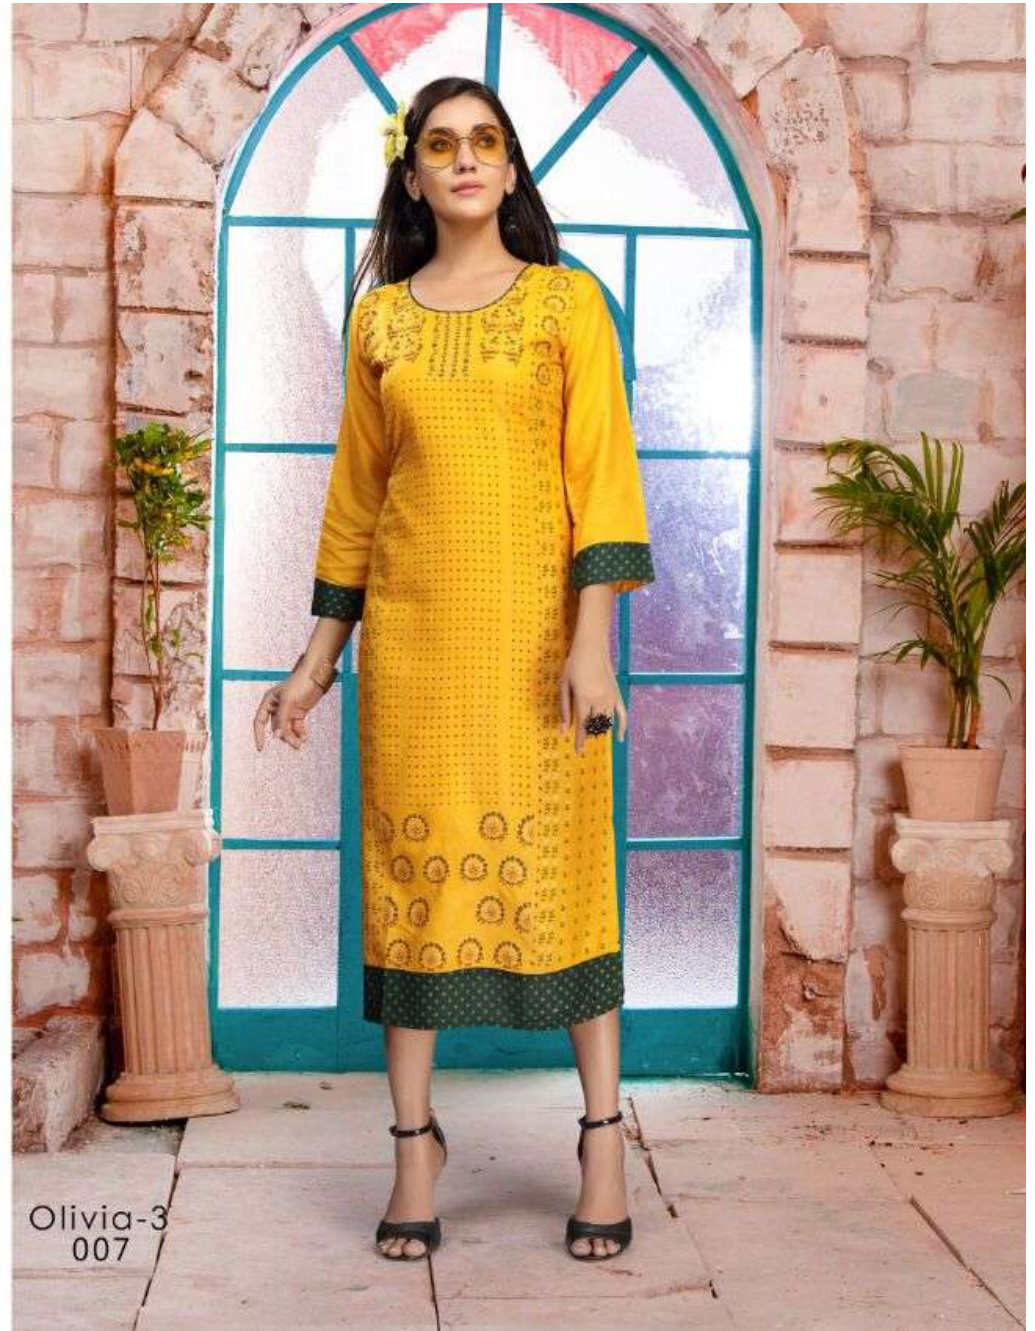

Olivia-3
007