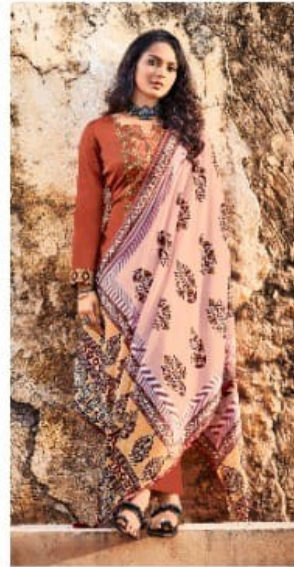

Levisha®

TEXTILE DEAL

1013

1014

1015

1016

1017

1018