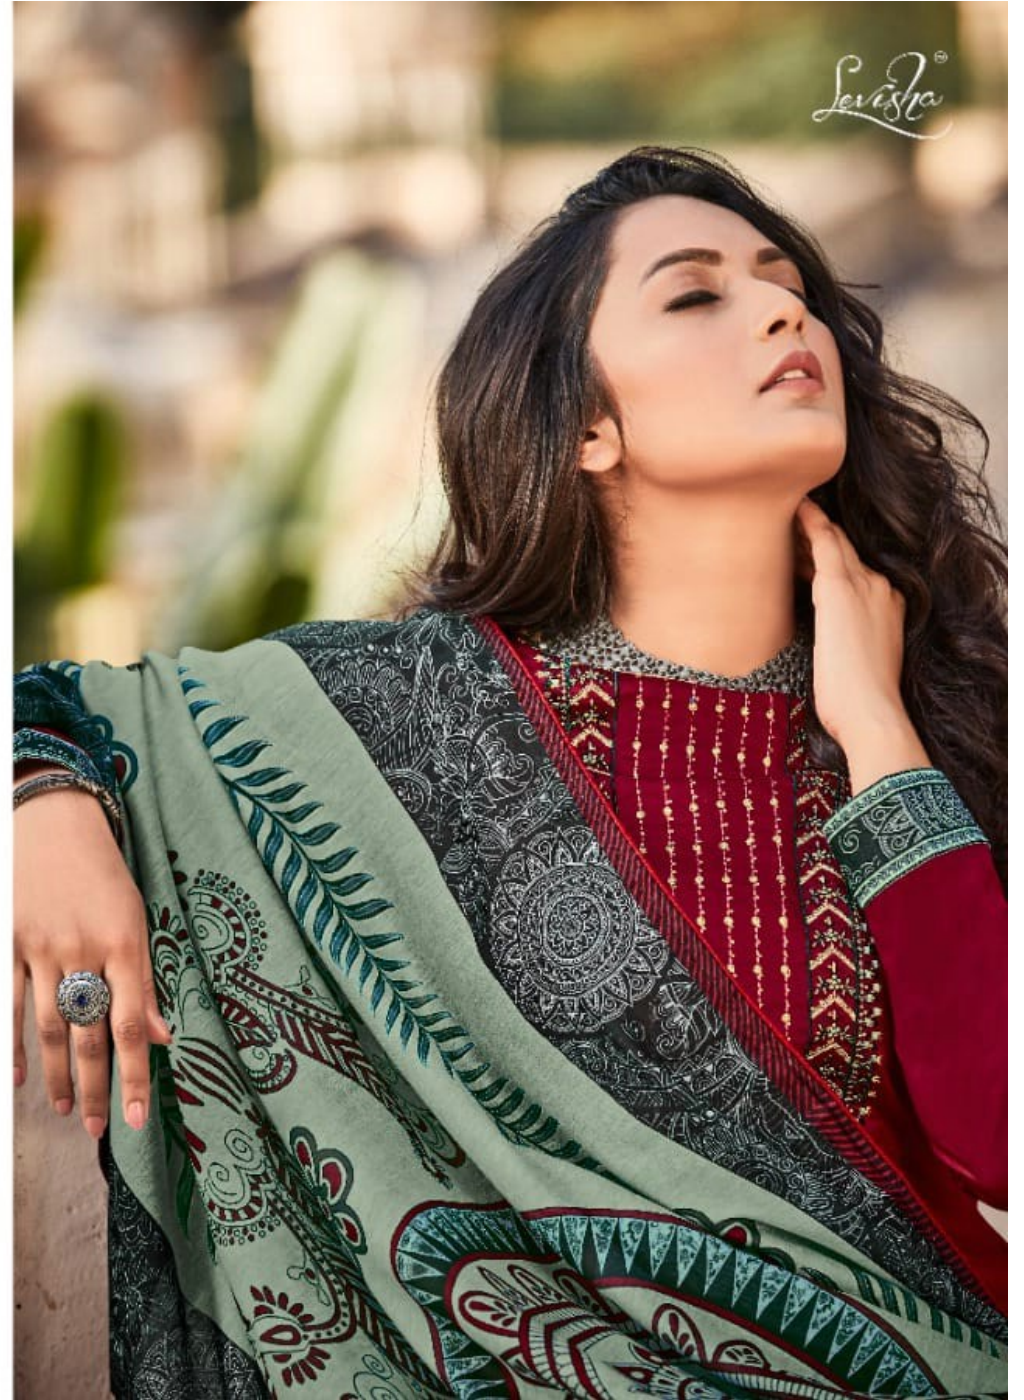

Levisha®

TEXTILE DEAL **ZAYRA** زیرہ

1013 © Larissa® *Textile Deal*
TEXTILE DEAL

1015

Be uniquely ahead

TEXTILE DEAL

TEXTILE DEAL

Levisha

Classics in style 1016

TEXTILE DEAL

A woman's style 1017

TEXTILE DEAL

A woman with dark, wavy hair is standing on a stone staircase. She is wearing a dark brown long-sleeved top and a large, patterned shawl with intricate geometric and floral designs in brown, black, and white. She is leaning her right hand against a light-colored, textured wall. The background shows a stone railing and some greenery, suggesting an outdoor setting. The lighting is warm and golden, indicating late afternoon or early morning.