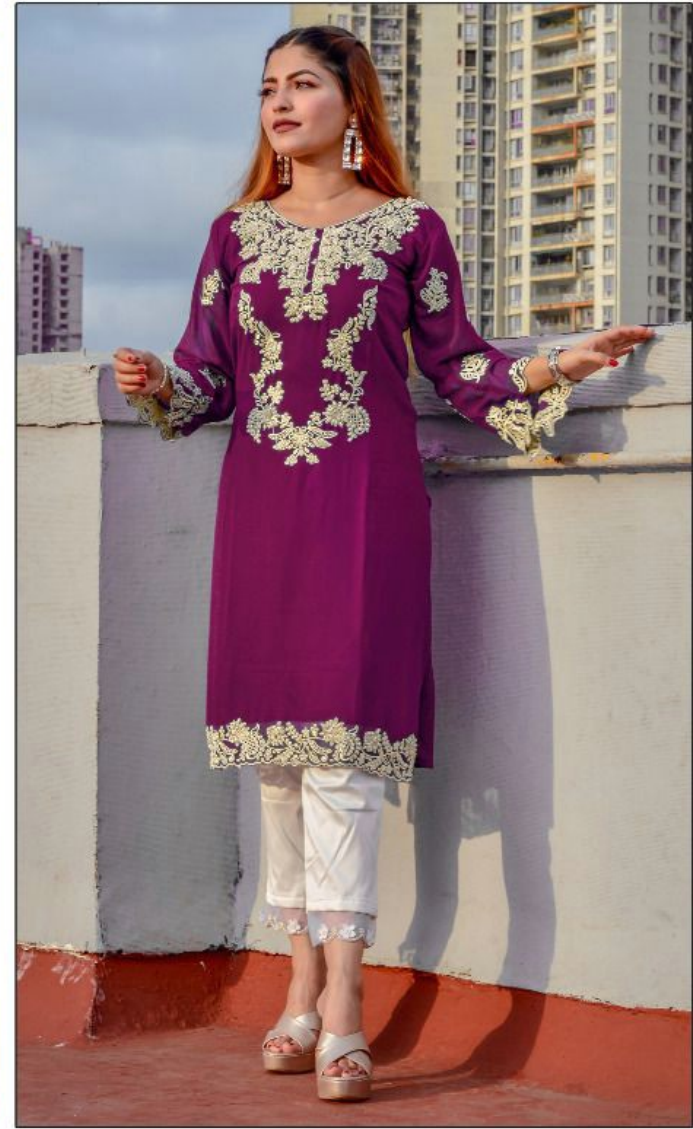

TM
LAIBA
AMV01-66

TM
LAIBA
AMVCL-66

TM
LAIBA
AM VOL-66

TEXTILE DEAL

FABRICS DETAILS

TOP:-PURE GEORGETTE

BOTTOM:-PURE COTTON SARTIN STREACHABLE

SIZE-XL