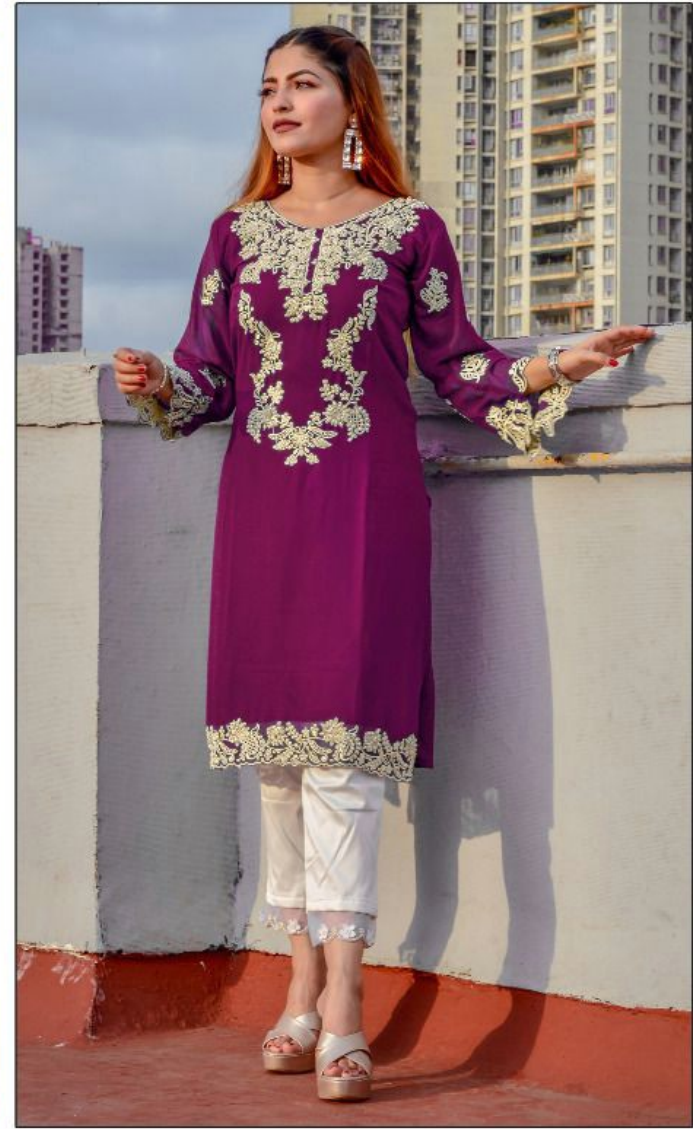

### FABRICS DETAILS

TOP:-PURE GEORGETTE

BOTTOM:-PURE COTTON SARTIN STREACHABLE

SIZE-XL

TEXTILE DEAL