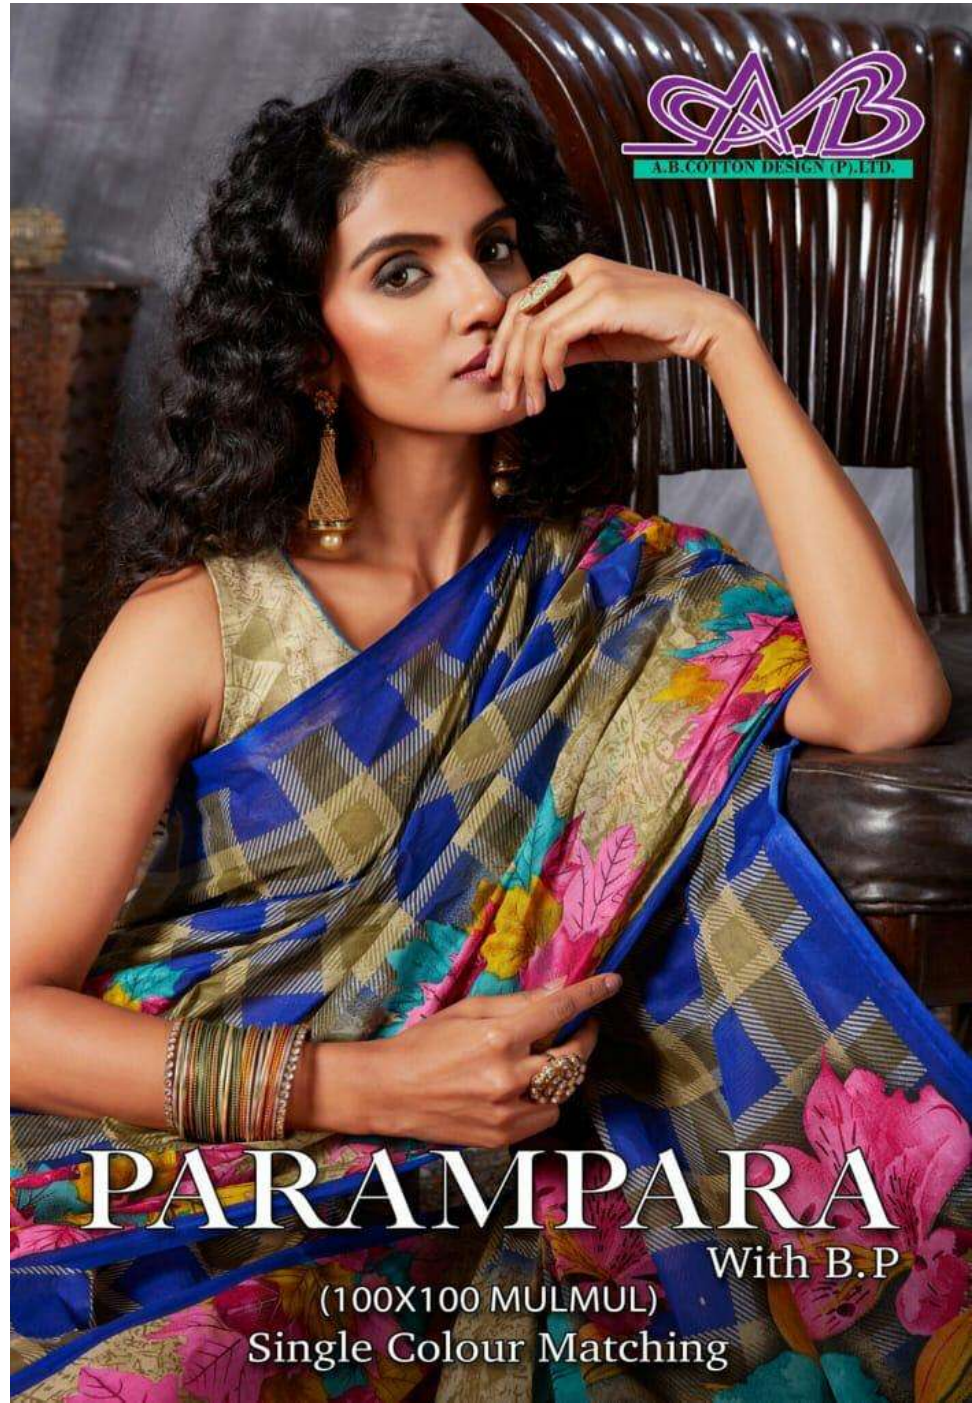

# PARAMPARA

With B.P

(100X100 MULMUL)

Single Colour Matching

**PARAMPARA**  
With B.P

D.NO.  
902