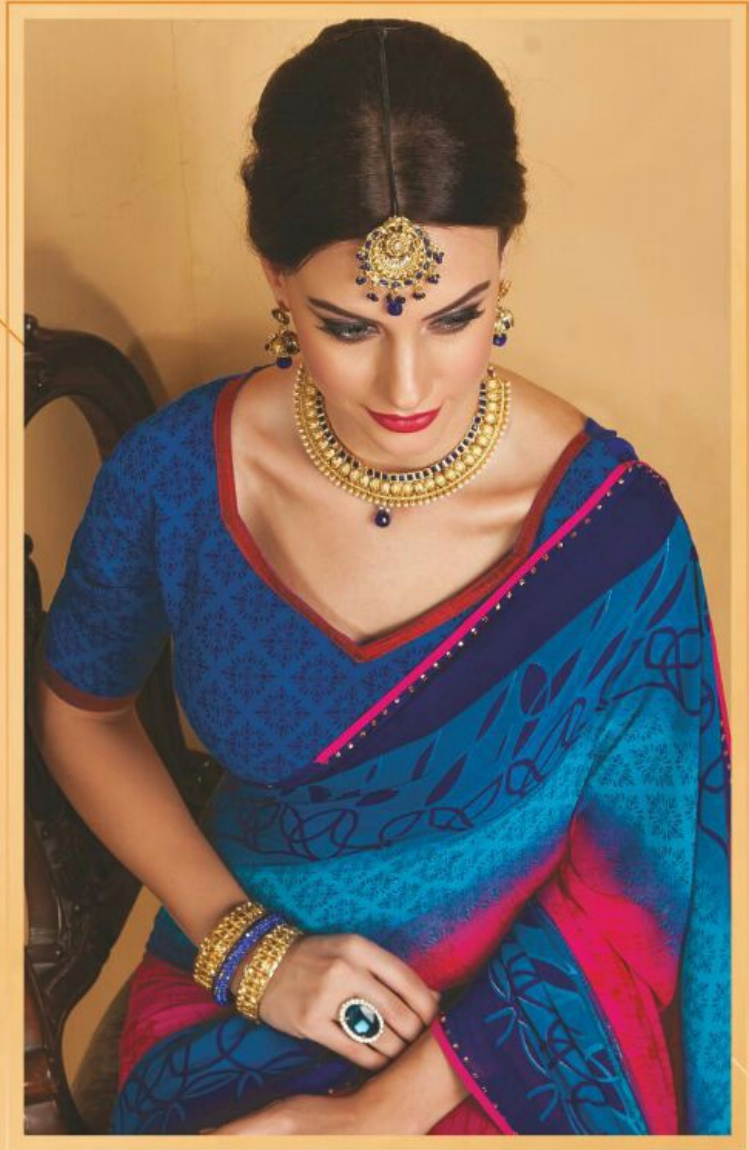

### TRADITIONAL STYLE

*Traditional or new-age designs, the sari is celebrated as one of the most versatile garments, that suits every slender or stouche figure.*

TEXTILE DEAL

MOULLY  
16001

TEXTILE DEAL

**MYSTIC BEAUTY**