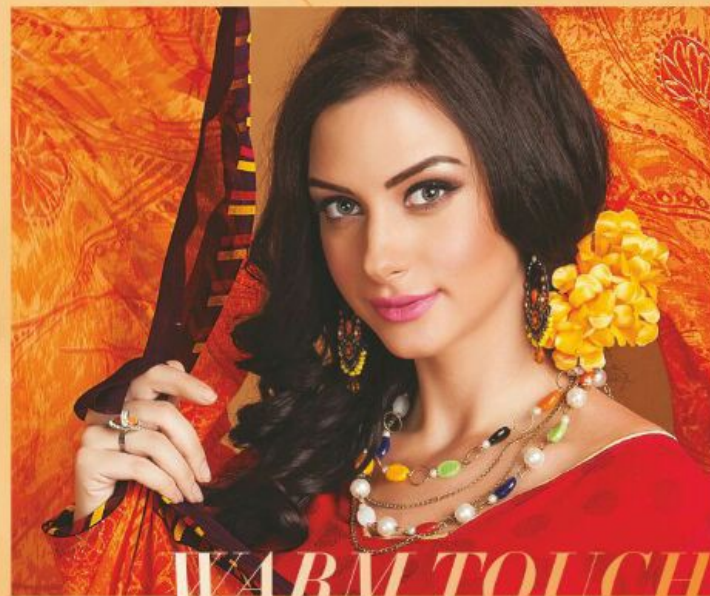

WARM TOUCH

TEXTILE DEAL