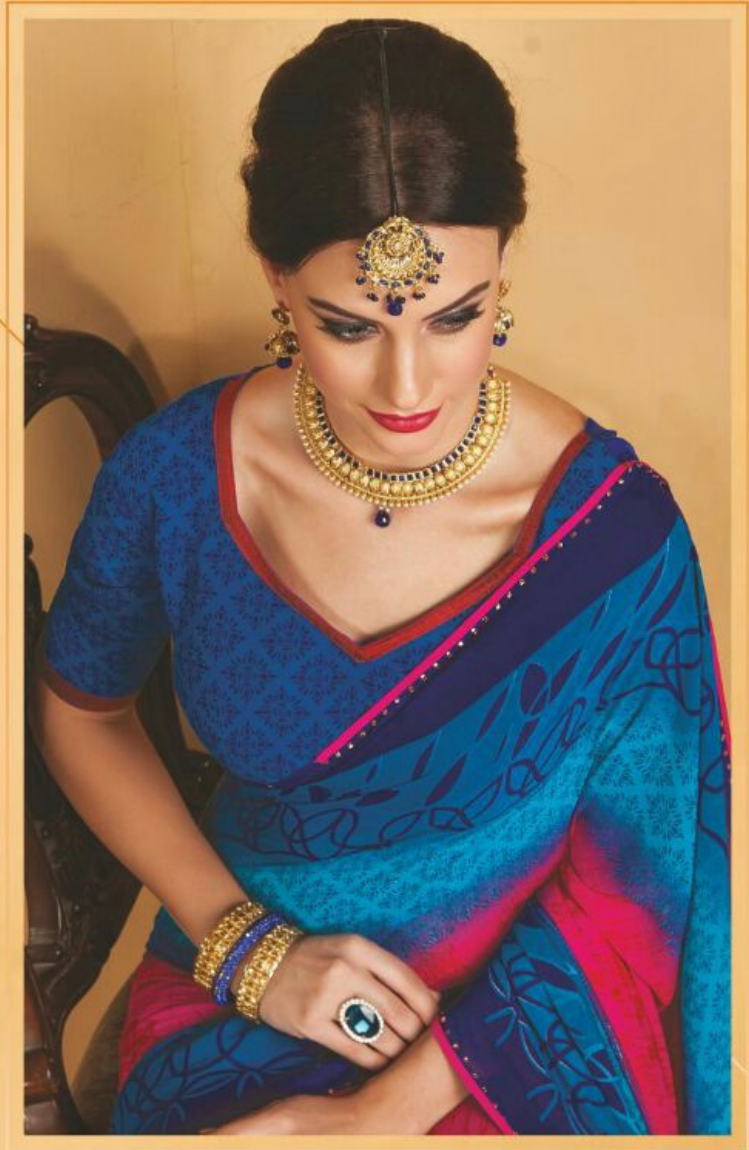

TRADITIONAL STYLE

Traditional or new-age designs, the sari is celebrated as one of the most versatile garments, that suits every slender or stouche figure.

TEXTILE DEAL

MOULLY
16001

TEXTILE DEAL

MYSTIC BEAUTY