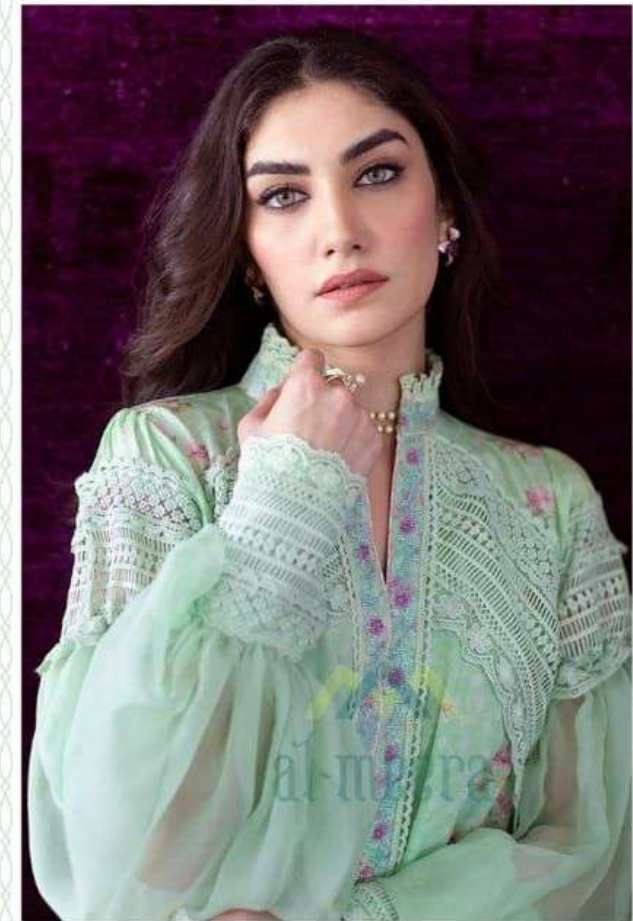

al-meera

al-meera

DESIGN BY QUEEN STUDIO

Design No.1130

CARE INSTRUCTIONS

DRY CLEAN RECOMMENDED
DO NOT USE ANY TYPE OF BLEACH OR
STAIN REMOVING CHEMICALS
WASH & SOAK COLORED & WHITE FABRICS SEPARATELY
DO NOT OVER EXPOSE DAMP FABRIC TO STRONG SUNLIGHT
IRON AT MODERATE TEMPERATURE