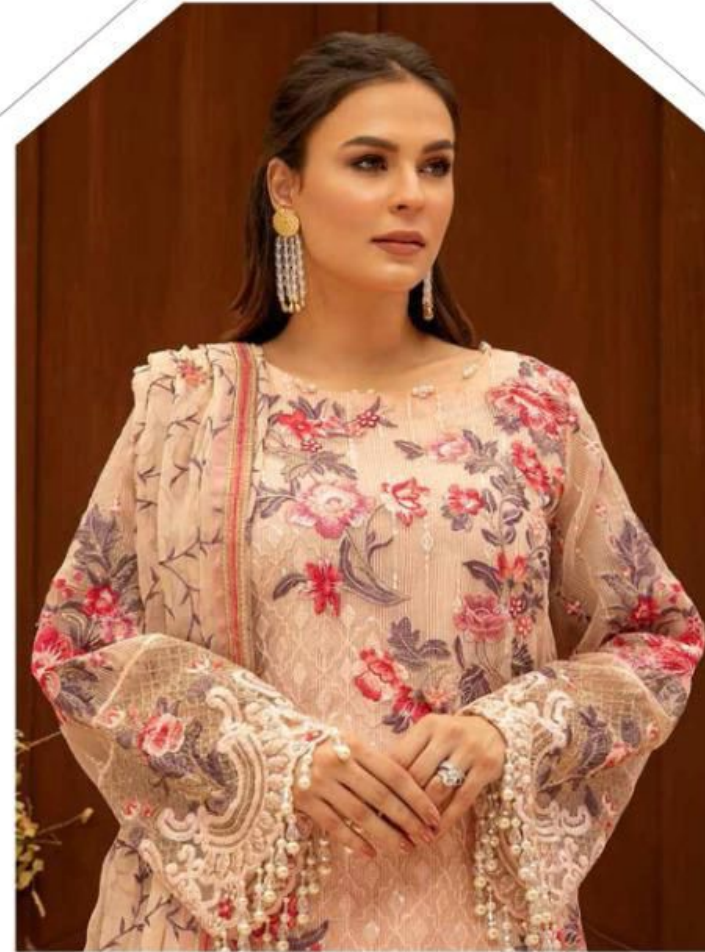

TEXTILE DEAL

Saniya
TRENDZ

ST-1007