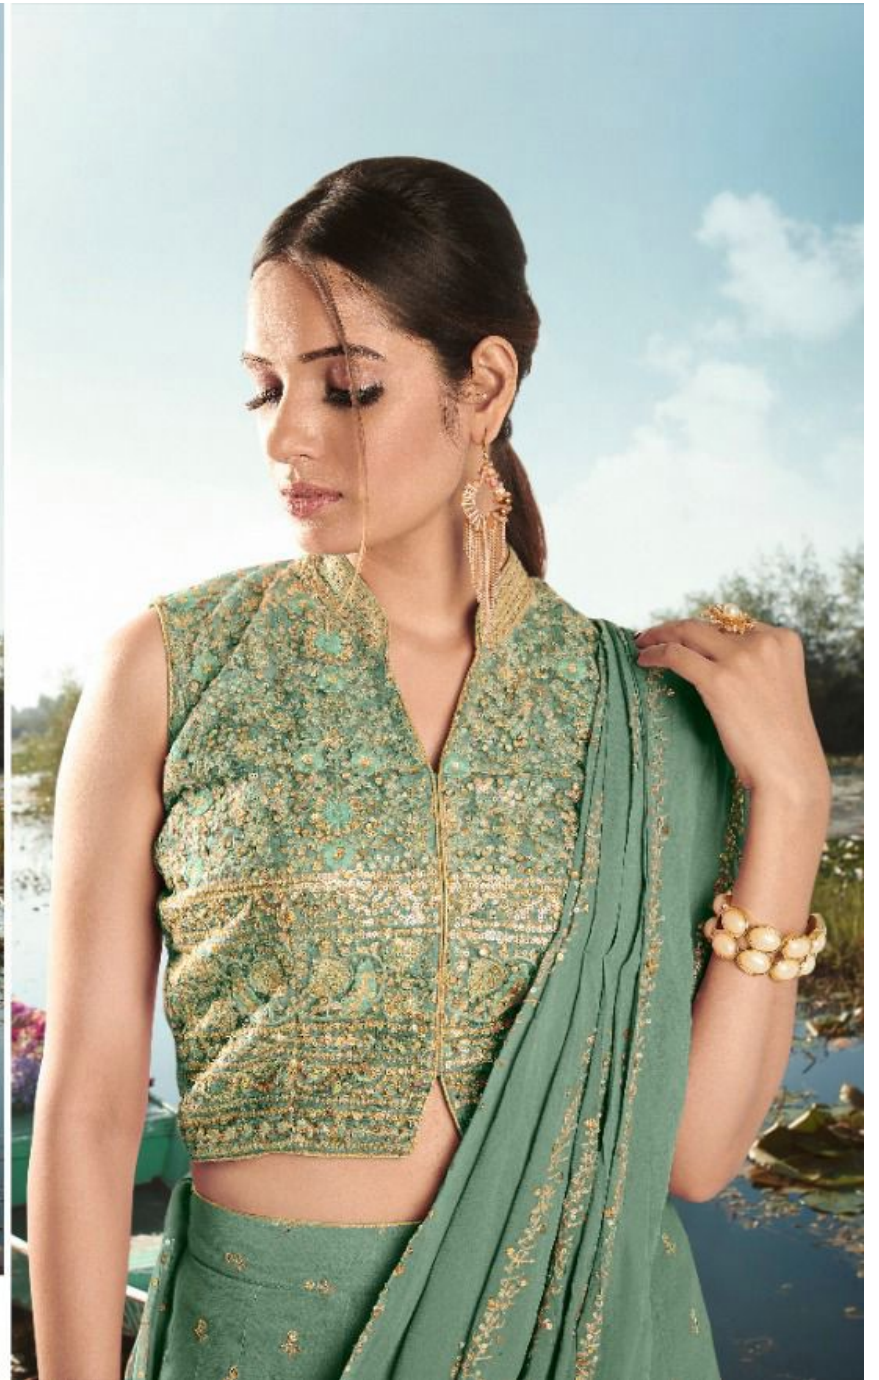

ADDICTION-5

masha®

TEXTILE DEAL

maisha

THIS SHADE
PROMISES TO INCITE
SERIOUS ENVY

D.NO.9906

TEXTILE DEAL

maisha

THIS SHADE
PROMISES TO INCITE
SERIOUS ENVY

D.NO.9906

maisha

THIS SHADE
PROMISES TO INCITE
SERIDUS ENVY

D.NO.9906

TEXTILE DEAL

maisha

THIS SHADE
PROMISES TO INCITE
SERIOUS ENVY