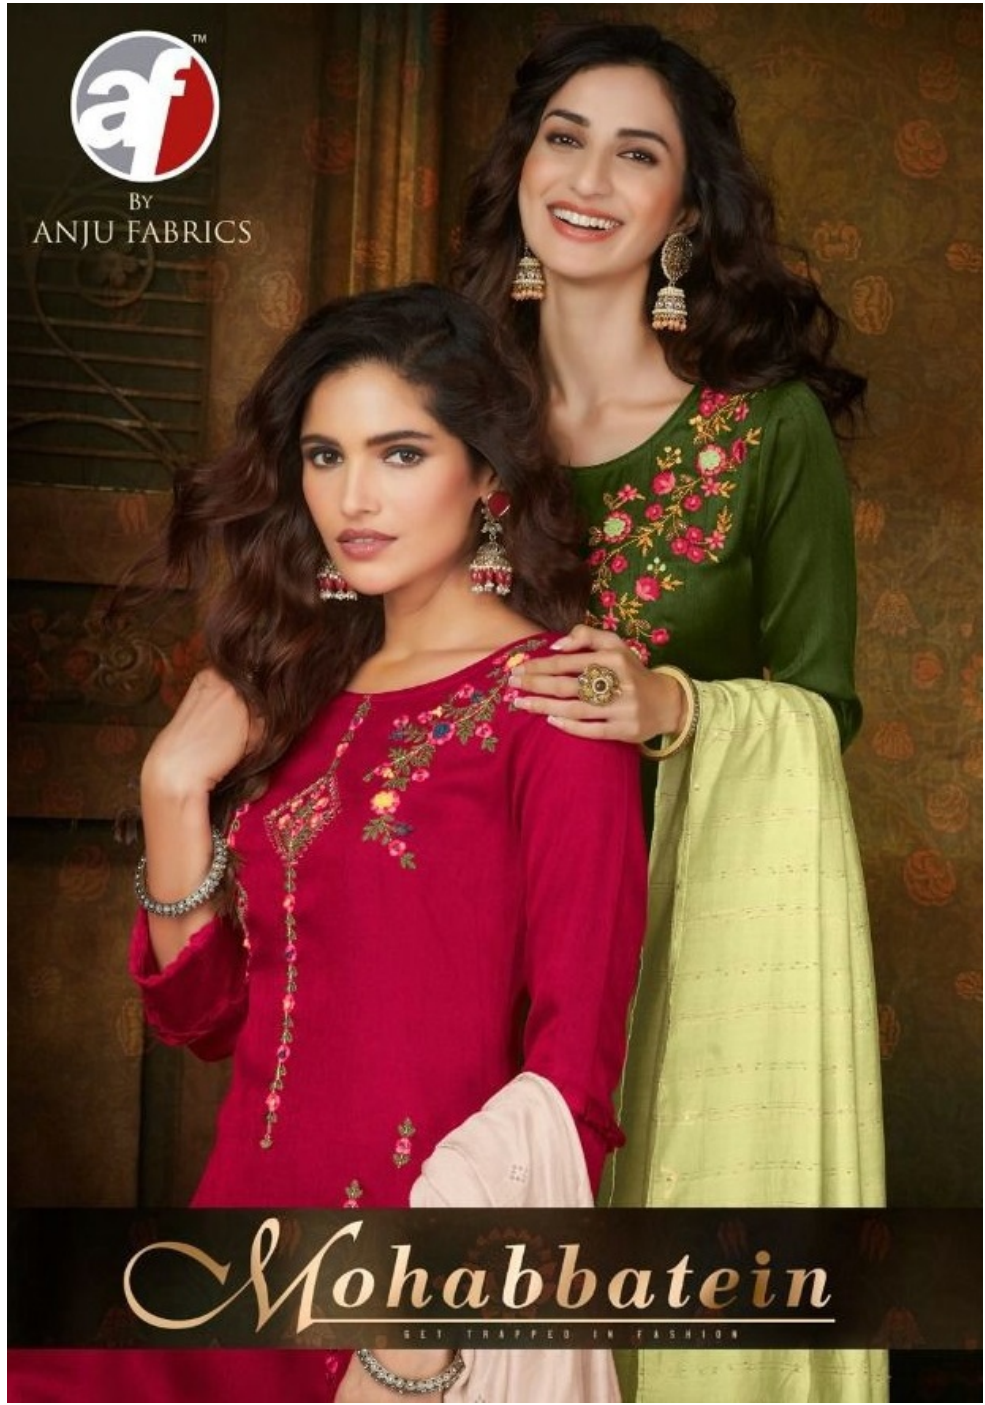

BY
ANJU FABRICS

Mohabbatein

GET TRAPPED IN FASHION

Feminista Woman

The texture of pure cotton gives a different feel, give a unique & delightful experience.
COLOUR TOUCH

DN:5001

TEXTILE DEAL

BY ANJU FABRICS