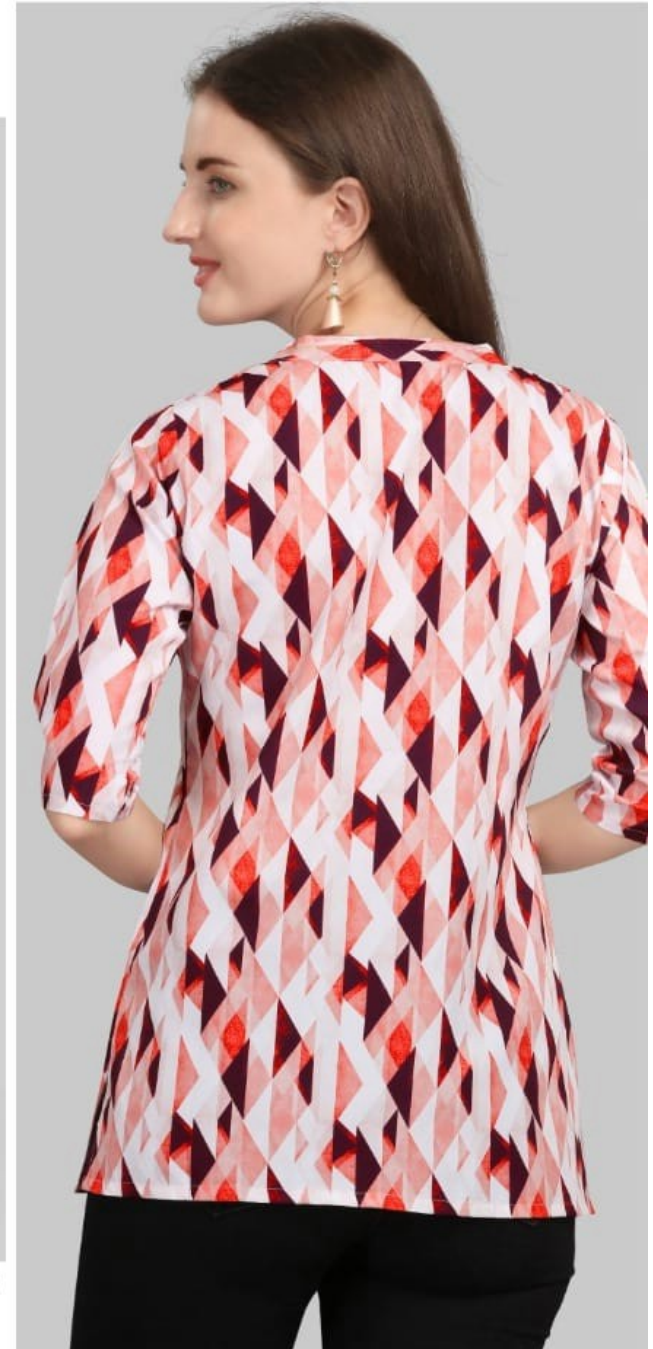

JELITE®
WOMEN APPARELS

D.NO.123