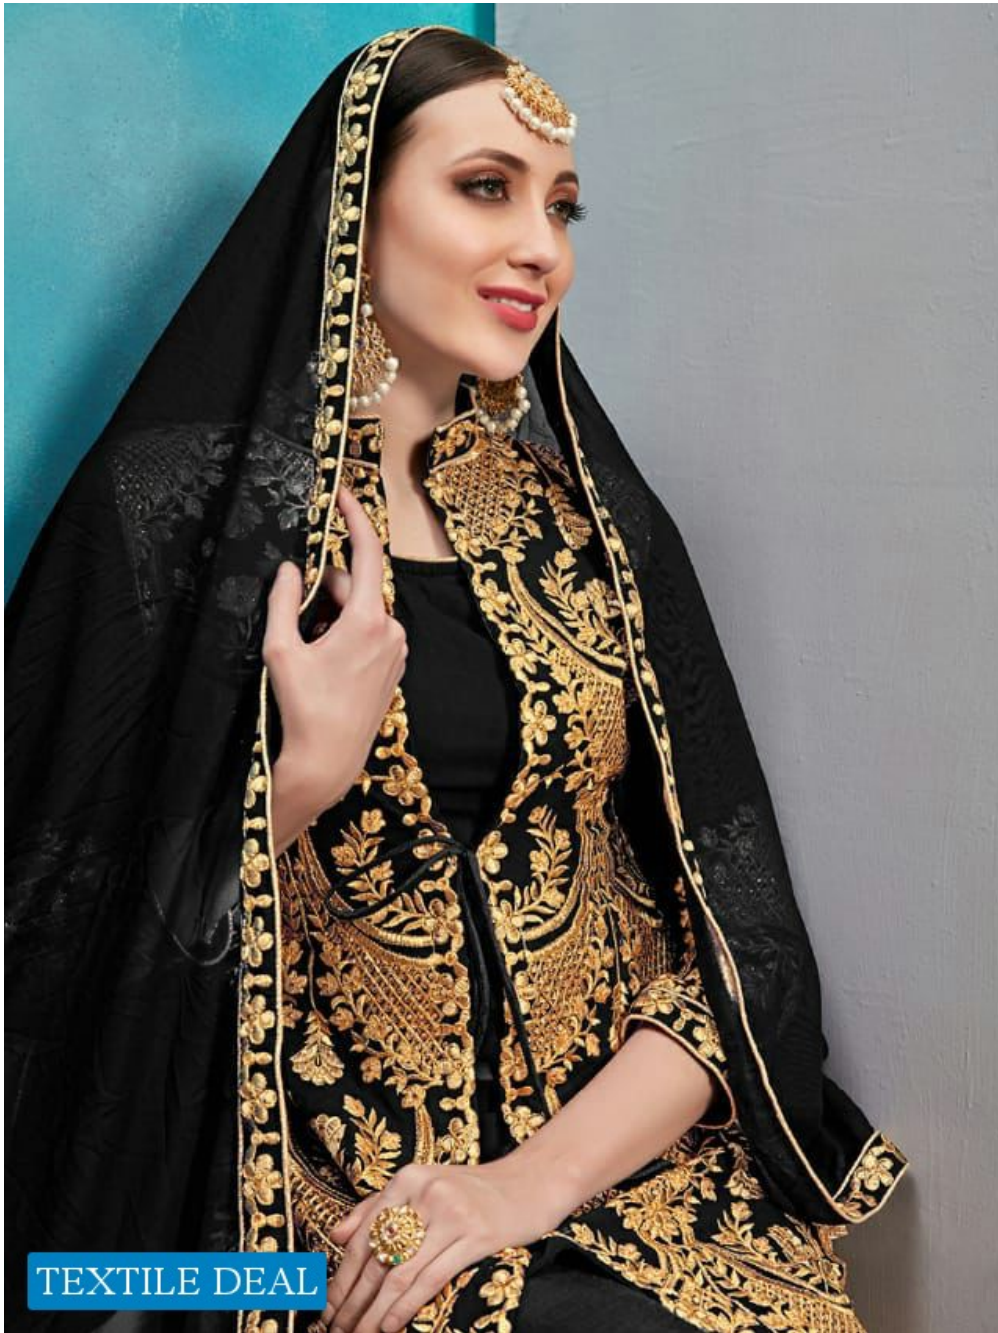

Senhora®
DRESSES

SHABNAM

SENHORA VOL-24

TEXTILE DEAL

TEXTILE DEAL

Senhora®
DRESSES
24001

TREDITIONAL BEAUTY SHOW POWER OF WOMEN

TEXTILE DEAL

Senhora®
DRESSES
24001

STYLE INSTINCT

TEXTILE DEAL

...to the new age of style in indian garments by
...worked, and beautiful feeling
of fabrics

Senhora®
DRESSES
24002

Senhora®
DRESSES
24003

TEXTILE DEAL

STYLE EXPRESS

Complete essence of beauty can be experienced with our authentic creations.

ROYAL ELEGANCE

TEXTILE DEAL

Senhora®
DRESSES
24004

24001

24002

24003

24004