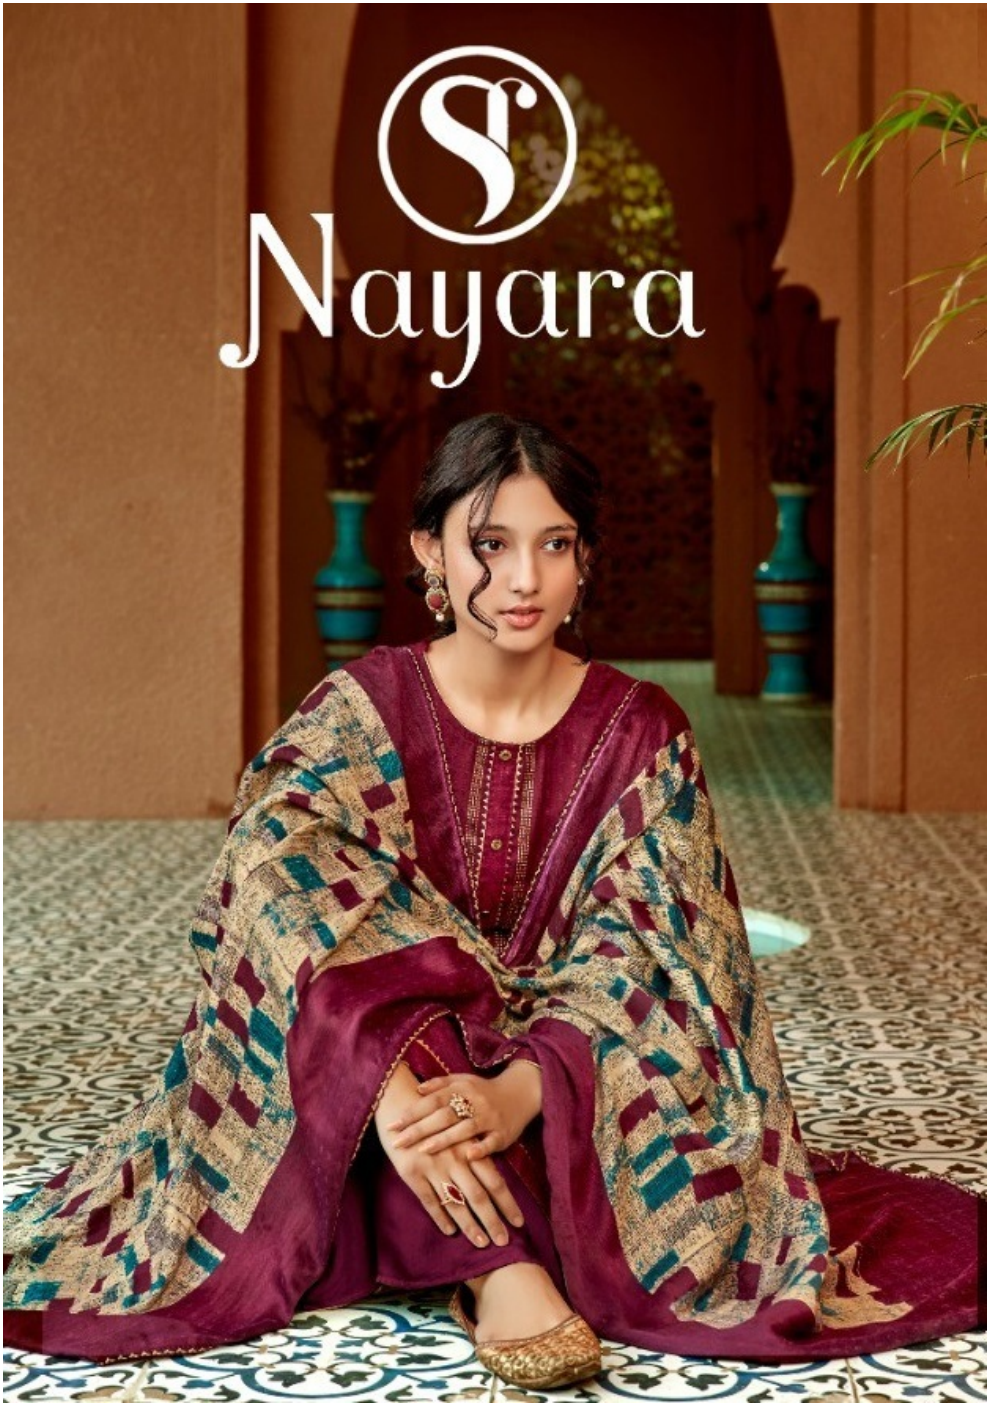

SR
Nayara

TEXTILE DEAL

Flora
IS THE BEST
DESIGNEMENT...

TEXTILE DEAL

Bright

STUNNING NEW CLASSIC LAWN
COLLECTION DERIVES INSPIRATION
FROM NATURE THE COLOURS OF
SUMMER AND THE VIBRANCE
OF BLOOMING FLOWERS MAKES
IT A STRIKING COLLECTION
ATTRACTIVE AND TRENDY NECKLINE
STYLE OF SILHOUETTE ENHANCE THE PRINTS
THIS SUMMER OF 2015 ADMIRING
FABRICS EMBRACE YOU AND THE
WOMAN IN YOU BLOOMS AND SPREADS
HER SWEET FRAGRANCE ALL AROUND

Bright

TEXTILE DEAL

TEXTILE DEAL

1005

TEXTILE DEAL

1000
TEXTILE DEAL

1000
TEXTILE DEAL

1001