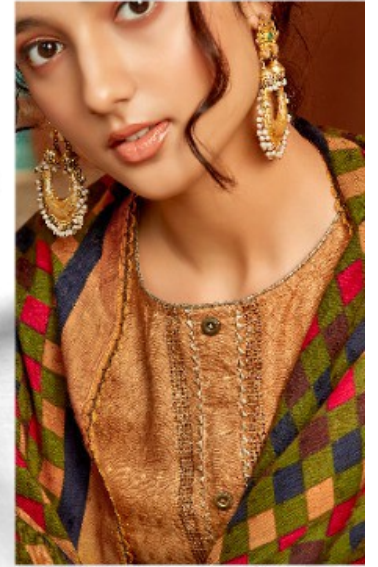

SR
Nayara

TEXTILE DEAL

Flora
IS THE BEST
DESIGNEMENT...

TEXTILE DEAL

Bright

STUNNING NEW CLASSIC LAWN
COLLECTION DERIVES INSPIRATION
FROM NATURE THE COLOURS OF
SUMMER AND THE VIBRANCE
OF BLOOMING FLOWERS MAKES
IT A STRIKING COLLECTION
ATTRACTIVE AND TRENDY NECKLINE
STYLE OF SILHOUETTE ENHANCE THE PRINTS
THIS SUMMER OF 2015 ADMIRING
FABRICS EMBRACE YOU AND THE
WOMAN IN YOU BLOOMS AND SPREADS
HER SWEET FRAGRANCE ALL AROUND

Bright

TEXTILE DEAL

TEXTILE DEAL

1005

TEXTILE DEAL

1000
TEXTILE DEAL

1000
TEXTILE DEAL

1001