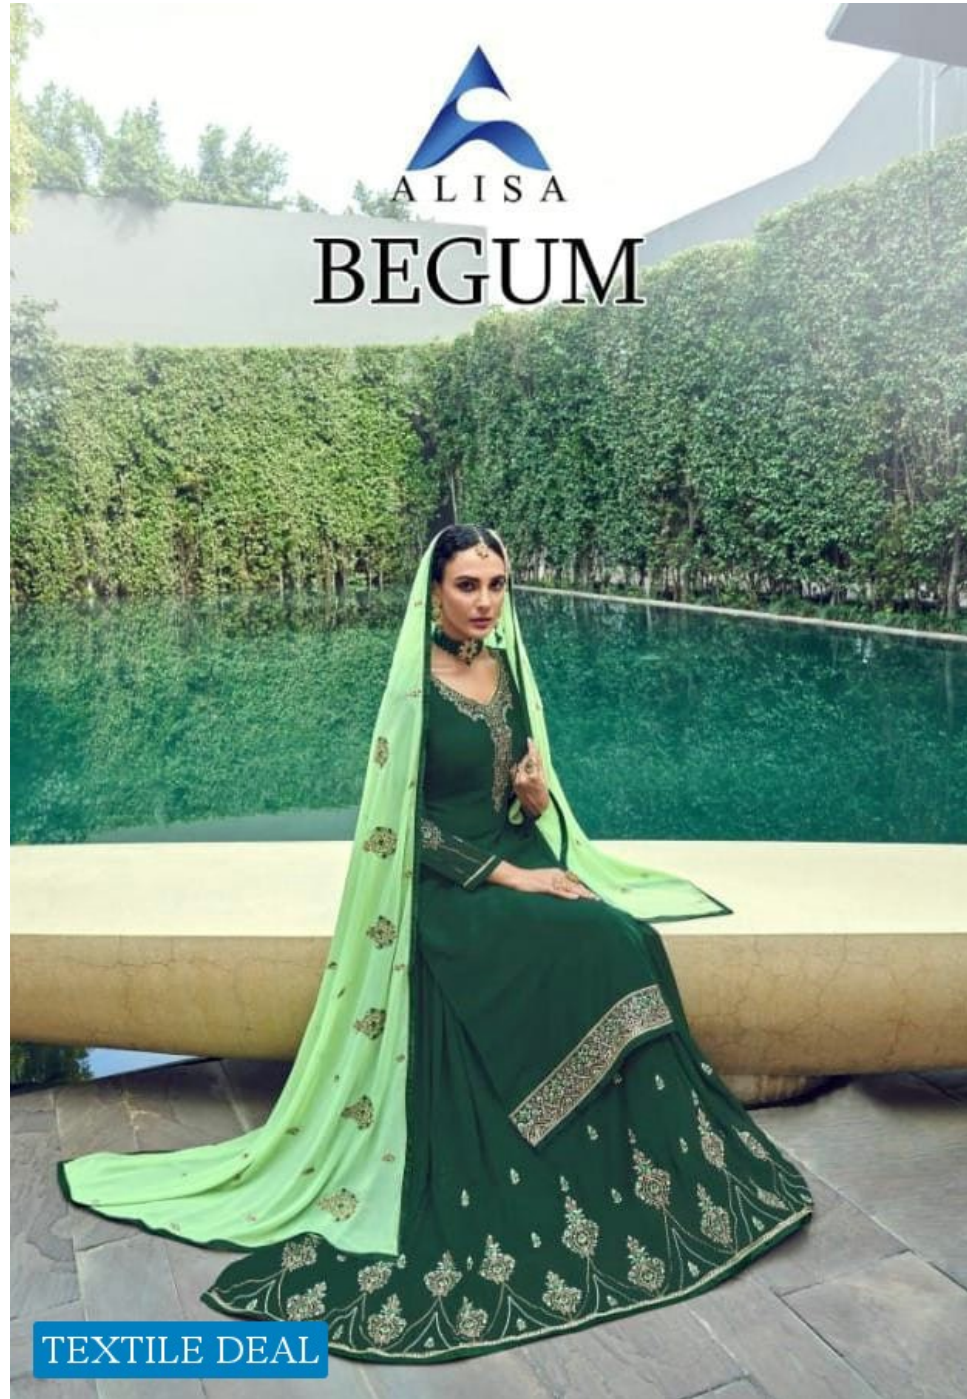

ALISA  
BEGUM

TEXTILE DEAL

BRIDAL BEAUTY

TEXTILE DEAL

D.NO:-7005

ALISA

TEXTILE DEAL FESTIVE FALL

D.NO:-7001

ALISA

THE GORGEOUS STYLE

PRESENTING ELEGANT & UNIQUE EFFORTLESS STYLE  
THAT PERFECTLY BLENDS WITH THE TRENDS OF THE  
SEASON

TEXTILE DEAL

TEXTILE DEAL

MAJESTIC

D.NO:-7006

D.NO:-7001