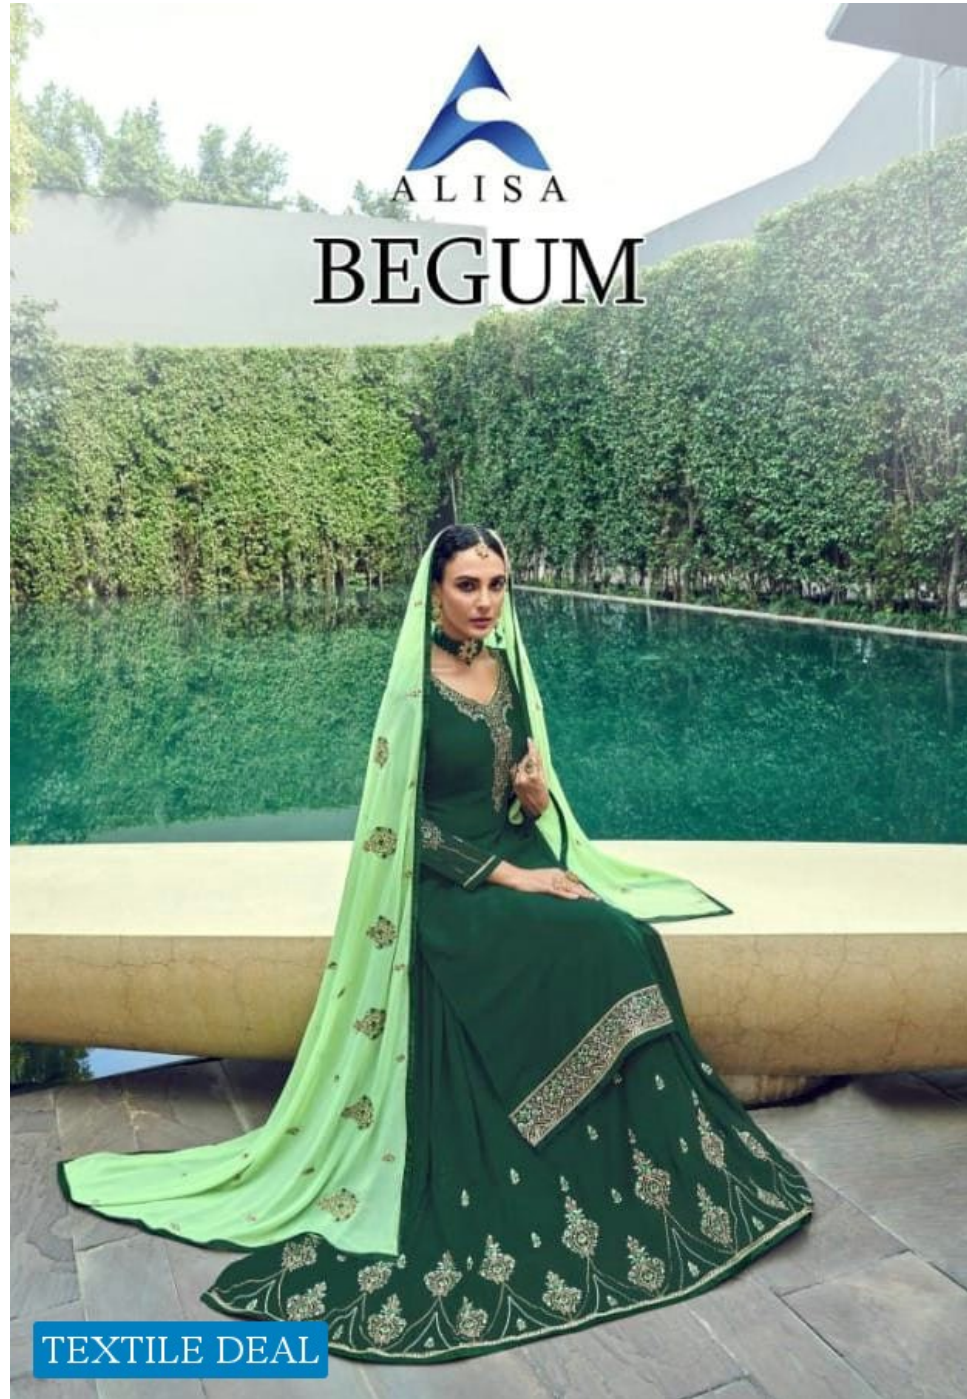

ALISA
BEGUM

TEXTILE DEAL

BRIDAL BEAUTY

TEXTILE DEAL

D.NO:-7005

ALISA

TEXTILE DEAL FESTIVE FALL

ALISA

D.NO:-7001

ALISA

THE GORGEOUS STYLE

PRESENTING ELEGANT & UNIQUE EFFORTLESS STYLE
THAT PERFECTLY BLENDS WITH THE TRENDS OF THE
SEASON

TEXTILE DEAL

TEXTILE DEAL

MAJESTIC

D.NO:-7006