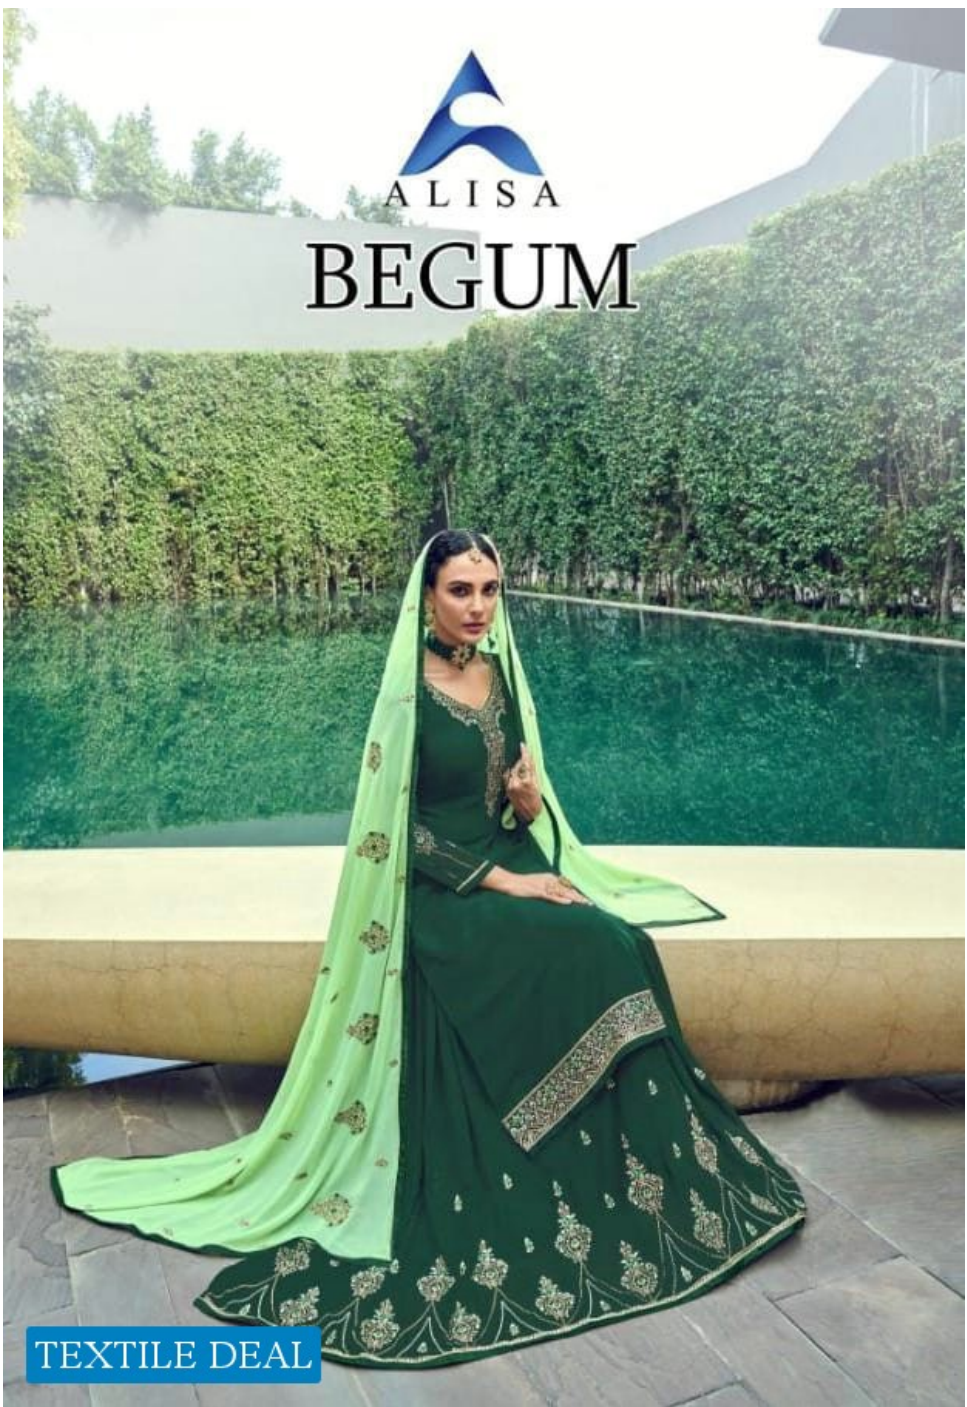

ALISA

BEGUM

TEXTILE DEAL

BRIDAL BEAUTY

TEXTILE DEAL

D.NO:-7005

ALISA

TEXTILE DEAL FESTIVE FALL

D.NO:-7001

ALISA

THE GORGEOUS STYLE

PRESENTING ELEGANT & UNIQUE EFFORTLESS STYLE
THAT PERFECTLY BLENDS WITH THE TRENDS OF THE
SEASON

TEXTILE DEAL

TEXTILE DEAL

ALISA

MAJESTIC