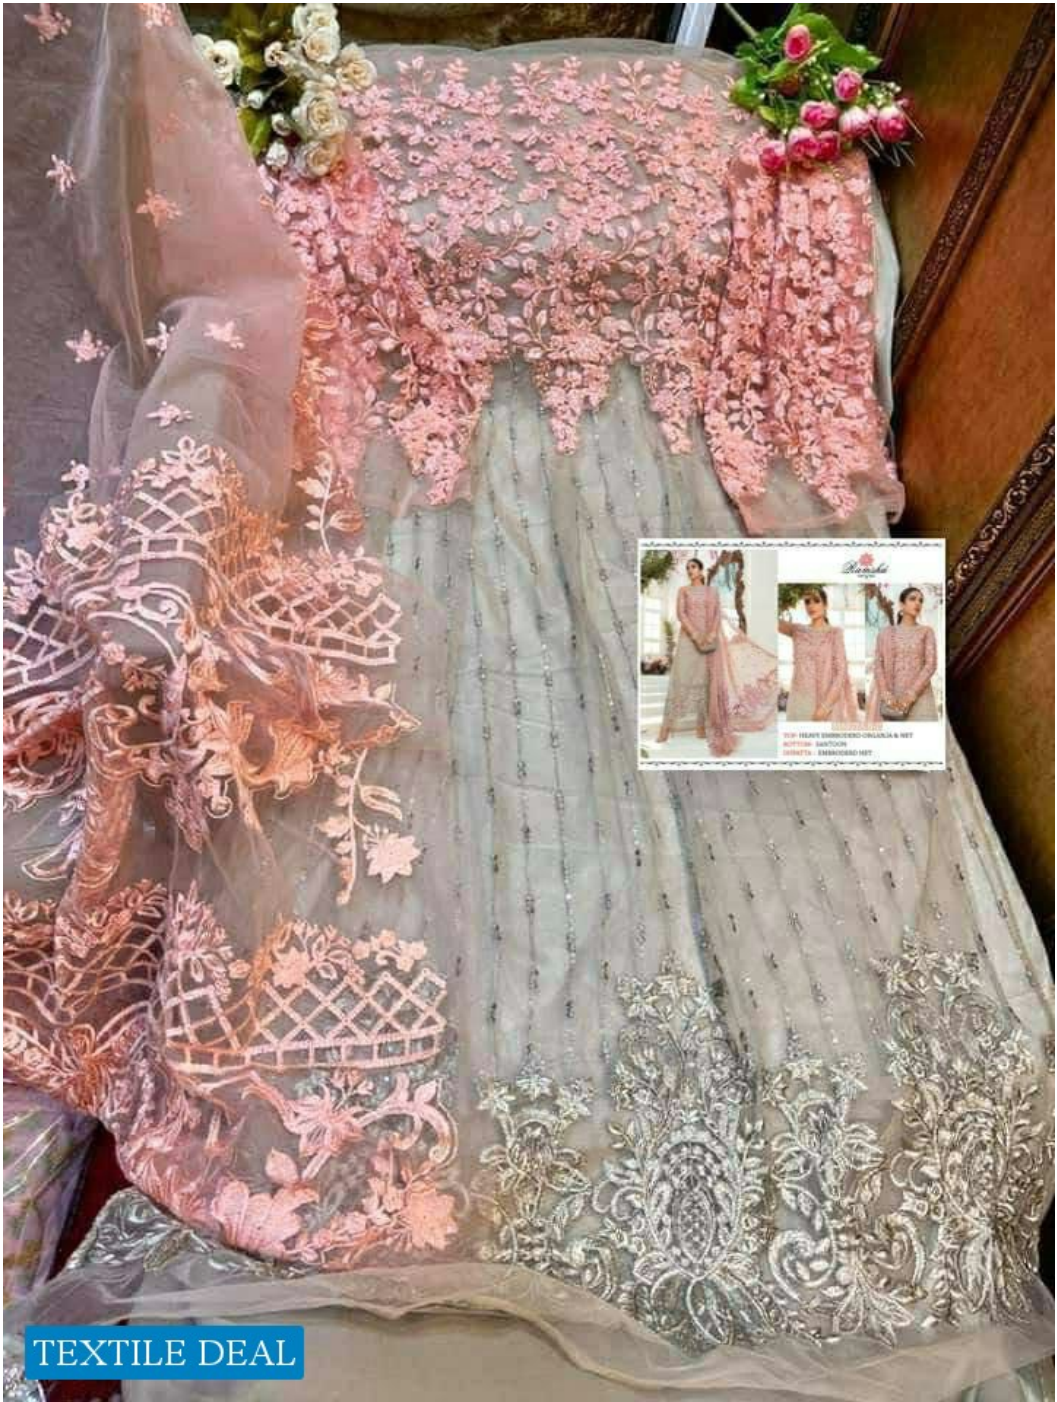

TEXTILE DEAL

MARIYA.B-B

TOP- HEAVY EMBRODERD ORGANJA & NET
BOTTOM- SANTOON
DUPATTA - EMBRODERD NET

TEXTILE DEAL

TEXTILE DEAL

TEXTILE DEAL

Ramsha®

MARIYA.B-C