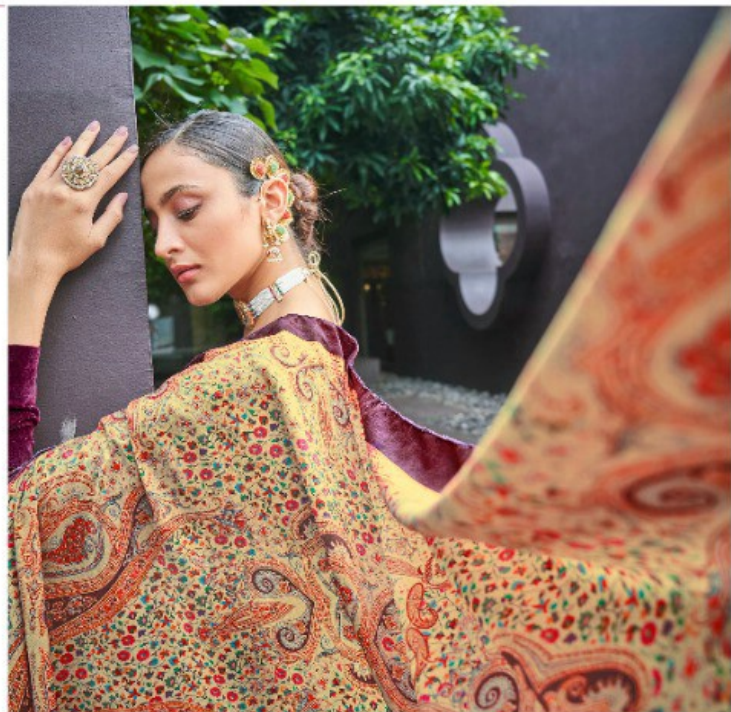

TEXTILE DEAL