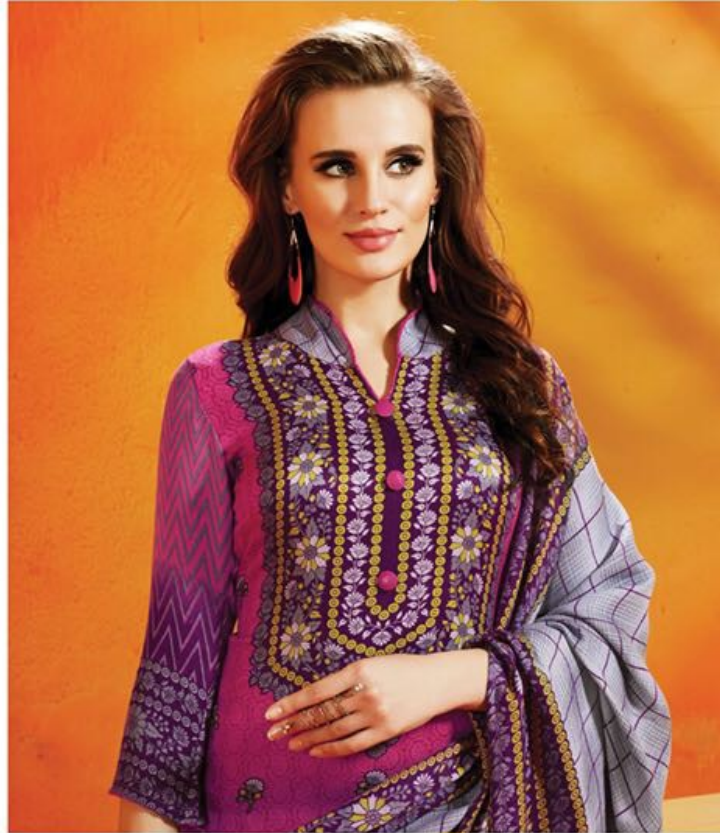

NEW PATTERN
Collection

SAINA

SEASON'S
Collection

Watermark Factory

D.NO-18

SAINA

FALL / WINTER
Collection

RAJAVIR®
W-Fest
FASHION LINE

SAINA

D.NO-24

RAJAVIR®
My-Feel
FASHION LINE

SAINA

NEW STYLISH
Collection

D.NO-20

Watermark Factory

RAJAVIR
V-Feel
FASHION LINE
SAINA