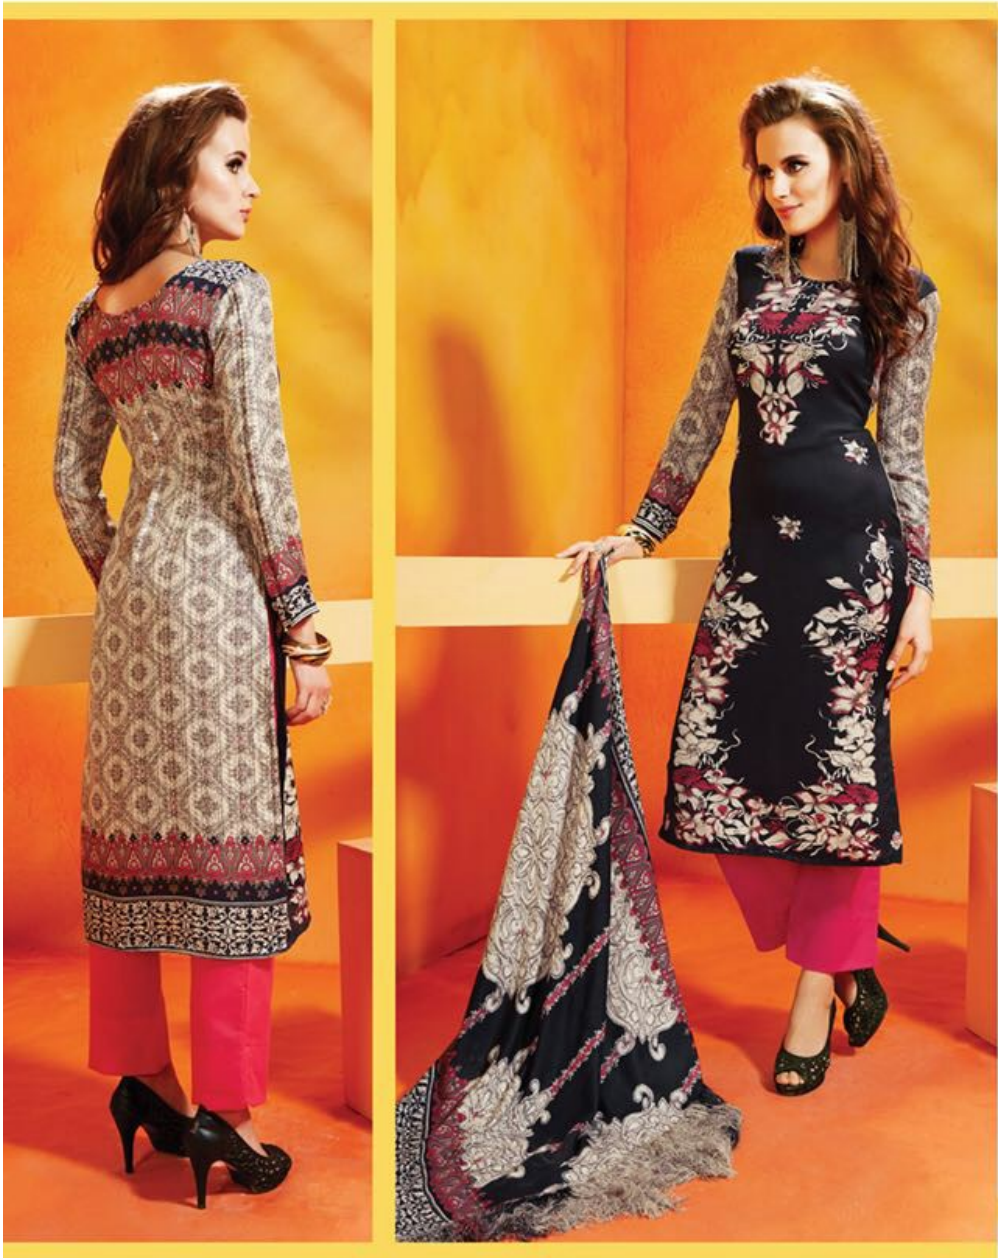

Watermark Factory

RAJAVIR®
W-Jos®
FASHION LINE

SAINA

GLOBAL STYLE
Collection

D.NO-19

Watermark Factory

RAJAVIR®
of-India
FASHION LINE

SAINA

NEW PATTERN
Collection

SAINA

SEASON'S
Collection

Watermark Factory

D.NO-18

SAINA

FALL / WINTER
Collection

RAJAVIR®
W-Fest
FASHION LINE