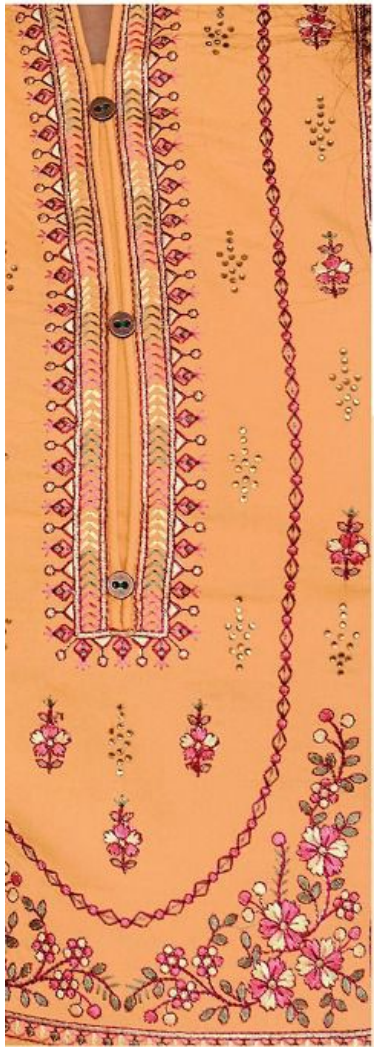

Rangoon

LIBAZ

TEXTILE DEAL

LIBAZ

Flaunting a rare blend of style and comfort each piece, reflect your feminine side with a whiff of pure bliss.

STYLE / 3224 ——— *Dictate your style statement with the season's latest trends.*

TEXTILE DEAL

STYLE / 3224

Fun with fabric for the feminine in you.

There is no short cut to embellishment. Instead there are beautiful fabrics & some of the sharpest silhouettes, I have seen in a long time. "THE CLOTHES ARE TRULY THE HEROES"

TEXTILE DEAL

TEXTILE DEAL

STYLE / 3227 — Rebel in a whole new level of elegance with a lavish range of exquisite saris.

TEXTILE DEAL

STYLE / 3228

With a world of colours filled into it, the designs come to life and add charm to your personality.

STYLE / 3221

TEXTILE DEAL

STYLE / 3221

STYLE / 3222

STYLE / 3225

STYLE / 3226

STYLE / 3223

STYLE / 3224