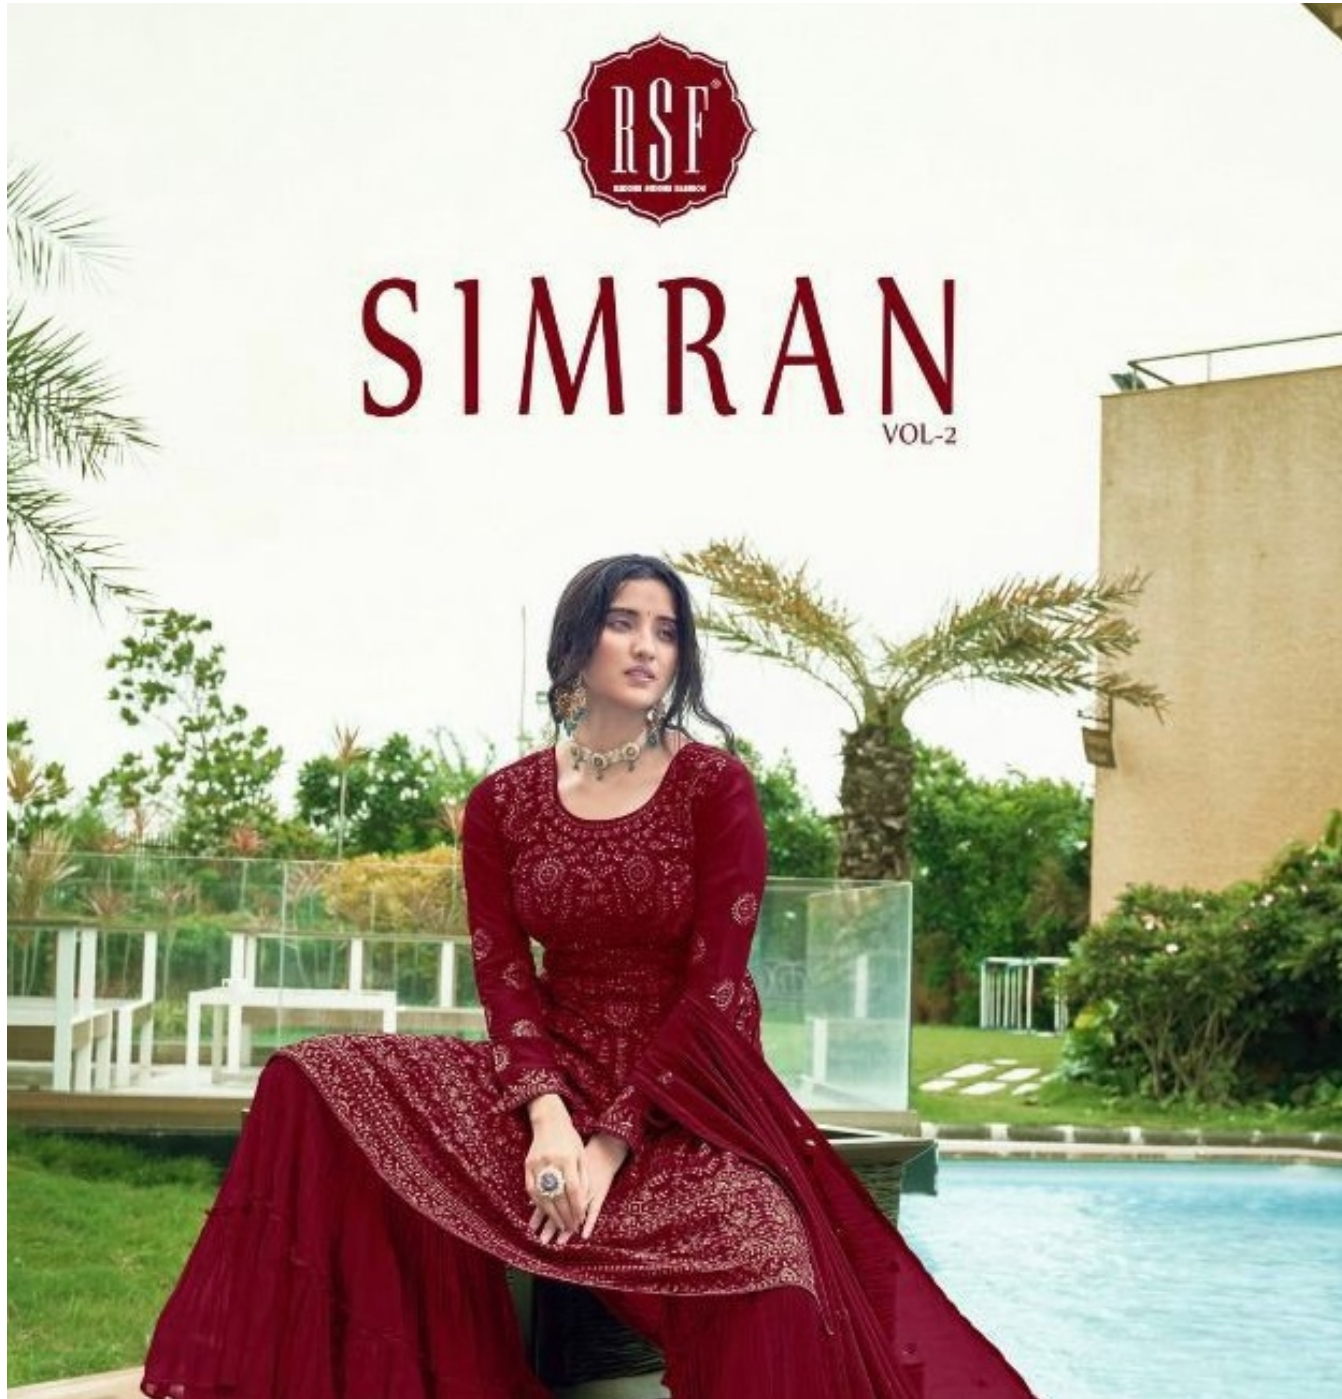

SIMRAN

VOL-2

TEXTILE DEAL

TEXTILE DEAL

TEXTILE DEAL

D.No.19601

TOP :- FAUX GEORGETTE WITH HEAVY WORK
INNER :- SANTUN
BOTTOM :- FAUX GEORGETTE STICH SARARA WITH SANTUN INNER
DUPATTA :- FAUX GEORGETTE DUPATTA WORK