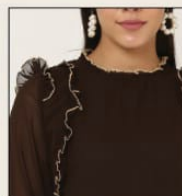

CONTRAST RUFFLED TOP

Fabric:
Premium Georgette
with Lycra Inner

Size:
38 (M) • 40 (L) • 42 (XL)

Length: 25"

Jazzy
Lime Green

Apricot Peach

Smoky Off White

Midnight Blue

Mocha Brown

Charcoal Black

Azure Blue

Crimson

Plum Wine

LATEST FASHION • HI-QUALITY • LOWEST PRICE

TEXTILE DEAL

Azure
Blue

CONTRAST RUFFLED TOP

Fabric:
Premium Georgette
with Lycra Inner

Size:
38 (M) • 40 (L) • 42 (XL)

Length: 25"

LATEST FASHION • HI-QUALITY • LOWEST PRICE

TEXTILE DEAL

Mocha
Brown

CONTRAST RUFFLED TOP