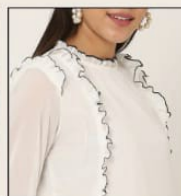

CONTRAST RUFFLED TOP

Fabric:
Premium Georgette
with Lycra Inner

Size:
38 (M) • 40 (L) • 42 (XL)

Length: 25"

Jazzy
Lime Green

Apricot Peach

Smoky Off White

Midnight Blue