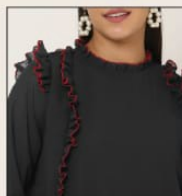

Charcoal Black