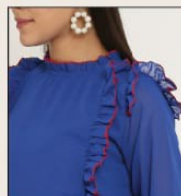

CONTRAST RUFFLED TOP

Fabric:
Premium Georgette
with Lycra Inner

Size:
38 (M) • 40 (L) • 42 (XL)

Length: 25"

Jazzy
Lime Green

Azure Blue

LATEST FASHION • HI-QUALITY • LOWEST PRICE

TEXTILE DEAL