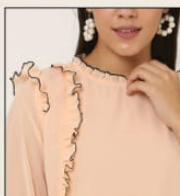

CONTRAST RUFFLED TOP

Fabric:
Premium Georgette
with Lycra Inner

Size:
38 (M) • 40 (L) • 42 (XL)

Length: 25"

Jazzy
Lime Green

Apricot Peach

Smoky Off White

Midnight Blue