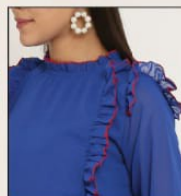

LATEST FASHION · HI-QUALITY · LOWEST PRICE

TEXTILE DEAL

CONTRAST RUFFLED TOP

Fabric:
Premium Georgette
with Lycra Inner

Size:
38 (M) • 40 (L) • 42 (XL)

Length: 25"

Jazzy
Lime Green

Apricot Peach

Smoky Off White

Midnight Blue

Mocha Brown

Charcoal Black

Azure Blue

Crimson

Plum Wine

LATEST FASHION • HI-QUALITY • LOWEST PRICE

TEXTILE DEAL

Jazzy
Lime Green

F F F F F F F F

F

CONTRAST RUFFLED TOP

Fabric:
Premium Georgette
with Lycra Inner

Size:
38 (M) • 40 (L) • 42 (XL)

Length: 25"

LATEST FASHION • HI-QUALITY • LOWEST PRICE

TEXTILE DEAL

Charcoal
Black

CONTRAST RUFFLED TOP

Fabric:
Premium Georgette
with Lycra Inner

Size:
38 (M) • 40 (L) • 42 (XL)

Length: 25"

LATEST FASHION · HI-QUALITY · LOWEST PRICE