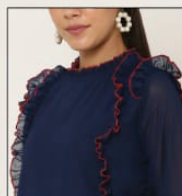

Midnight Blue