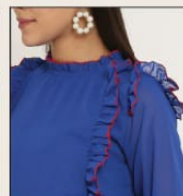

CONTRAST RUFFLED TOP

Fabric:
Premium Georgette
with Lycra Inner

Size:
38 (M) • 40 (L) • 42 (XL)

Length: 25"

Jazzy
Lime Green

Azure Blue

LATEST FASHION • HI-QUALITY • LOWEST PRICE

TEXTILE DEAL