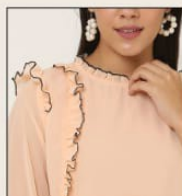

CONTRAST RUFFLED TOP

Fabric:
Premium Georgette
with Lycra Inner

Size:
38 (M) • 40 (L) • 42 (XL)

Length: 25"

Jazzy
Lime Green

Apricot Peach

Smoky Off White

Midnight Blue