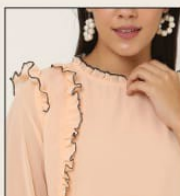

Length: 25"

LATEST FASHION • HI-QUALITY • LOWEST PRICE

TEXTILE DEAL

Apricot
Peach

CONTRAST RUFFLED TOP

Fabric:
Premium Georgette
with Lycra Inner

Size:
38 (M) • 40 (L) • 42 (XL)

Length: 25"

LATEST FASHION · HI-QUALITY · LOWEST PRICE

TEXTILE DEAL

CONTRAST RUFFLED TOP

Fabric:
Premium Georgette
with Lycra Inner

Size:
38 (M) • 40 (L) • 42 (XL)

Length: 25"

Jazzy
Lime Green

Apricot Peach