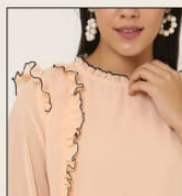

LATEST FASHION · HI-QUALITY · LOWEST PRICE

TEXTILE DEAL

CONTRAST RUFFLED TOP

Fabric:
Premium Georgette
with Lycra Inner

Size:
38 (M) • 40 (L) • 42 (XL)

Length: 25"

Jazzy
Lime Green

Apricot Peach