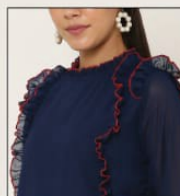

Midnight Blue