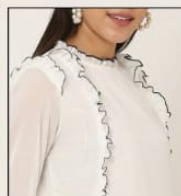

LATEST FASHION · HI-QUALITY · LOWEST PRICE

TEXTILE DEAL

CONTRAST RUFFLED TOP

Fabric:
Premium Georgette
with Lycra Inner

Size:
38 (M) • 40 (L) • 42 (XL)

Length: 25"

Jazzy
Lime Green

Apricot Peach