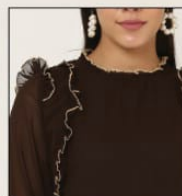

LATEST FASHION · HI-QUALITY · LOWEST PRICE

TEXTILE DEAL

CONTRAST RUFFLED TOP

Fabric:
Premium Georgette
with Lycra Inner

Size:
38 (M) • 40 (L) • 42 (XL)

Length: 25"

Jazzy
Lime Green

Apricot Peach

Smoky Off White

Midnight Blue

Mocha Brown

Charcoal Black

Azure Blue

Crimson

Plum Wine

LATEST FASHION • HI-QUALITY • LOWEST PRICE