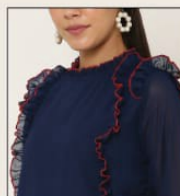

CONTRAST RUFFLED TOP

Fabric:
Premium Georgette
with Lycra Inner

Size:
38 (M) • 40 (L) • 42 (XL)

Length: 25"

Jazzy
Lime Green

Apricot Peach

Smoky Off White

Midnight Blue

CONTRAST RUFFLED TOP

Fabric:
Premium Georgette
with Lycra Inner

Size:
38 (M) • 40 (L) • 42 (XL)

Length: 25"

LATEST FASHION • HI-QUALITY • LOWEST PRICE

TEXTILE DEAL

Mocha
Brown

CONTRAST RUFFLED TOP