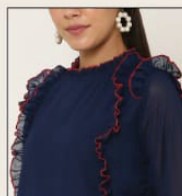

CONTRAST RUFFLED TOP

Fabric:
Premium Georgette
with Lycra Inner

Size:
38 (M) • 40 (L) • 42 (XL)

Length: 25"

Jazzy
Lime Green

Apricot Peach

Smoky Off White

Midnight Blue