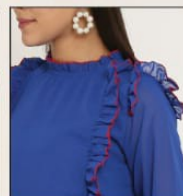

Smoky Off White

Midnight Blue

Mocha Brown

Charcoal Black

Azure Blue

Crimson

Plum Wine

LATEST FASHION • HI-QUALITY • LOWEST PRICE