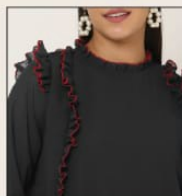

Charcoal Black