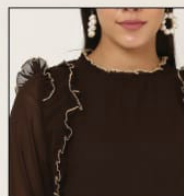

LATEST FASHION · HI-QUALITY · LOWEST PRICE

TEXTILE DEAL

CONTRAST RUFFLED TOP

Fabric:
Premium Georgette
with Lycra Inner

Size:
38 (M) • 40 (L) • 42 (XL)

Length: 25"

Jazzy
Lime Green

Apricot Peach

Smoky Off White

Midnight Blue

Mocha Brown

Charcoal Black

Azure Blue

Crimson

Plum Wine

LATEST FASHION • HI-QUALITY • LOWEST PRICE