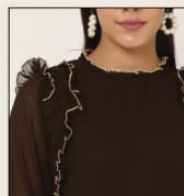

CONTRAST RUFFLED TOP

Fabric:
Premium Georgette
with Lycra Inner

Size:
38 (M) • 40 (L) • 42 (XL)

Length: 25"

Jazzy
Lime Green

Apricot Peach

Smoky Off White

Midnight Blue

Mocha Brown

Charcoal Black

Azure Blue

Crimson

Plum Wine

LATEST FASHION • HI-QUALITY • LOWEST PRICE

TEXTILE DEAL

Azure
Blue

CONTRAST RUFFLED TOP

Fabric:
Premium Georgette
with Lycra Inner

Size:
38 (M) • 40 (L) • 42 (XL)

Length: 25"

LATEST FASHION • HI-QUALITY • LOWEST PRICE

TEXTILE DEAL

Mocha
Brown

CONTRAST RUFFLED TOP