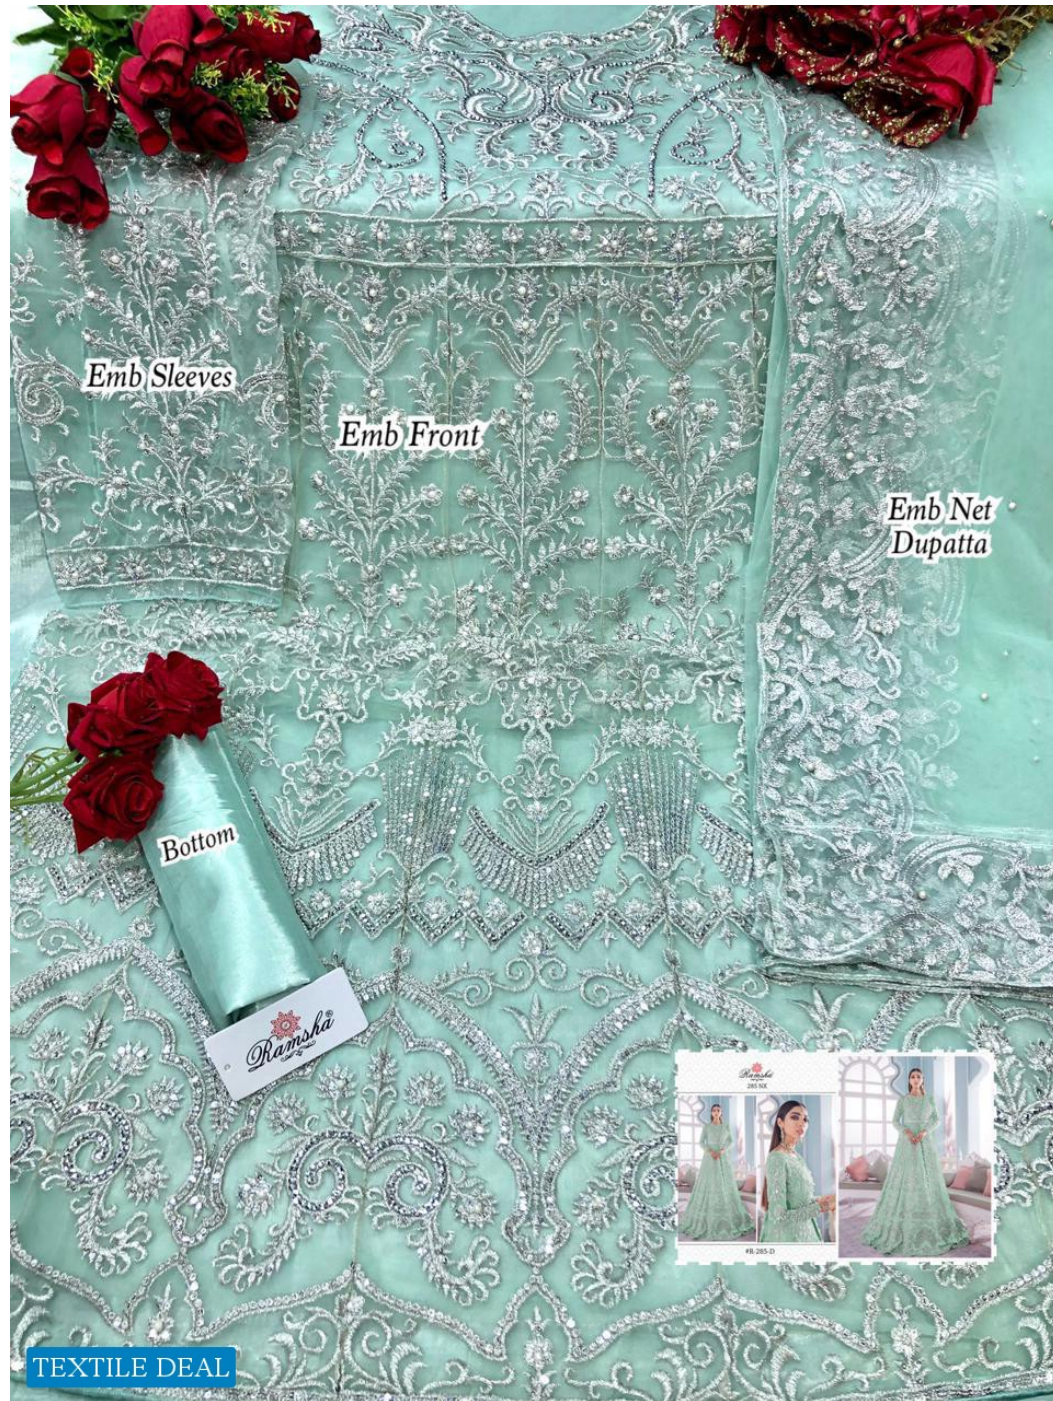

#R-285-A

TOP- BUTTERFLY NET WITH HEAVY EMBROIDERY

BOTTOM- DULL SANTOON

DUPATTA - NET WITH HEAVY EMBROIDERY

Emb Sleeves

Emb Front

Emb Net
Dupatta

Bottom

Emb Sleeves

Emb Front

Emb Net
Dupatta

Bottom

Ramsha

TEXTILE DEAL

TEXTILE DEAL

Ramsha®

#R-285-C

TOP- BUTTERFLY NET WITH HEAVY EMBROIDERY

BOTTOM- DULL SANTOON

DUPATTA - NET WITH HEAVY EMBROIDERY

Emb Sleeves

Emb Front

Emb Net
Dupatta

Bottom