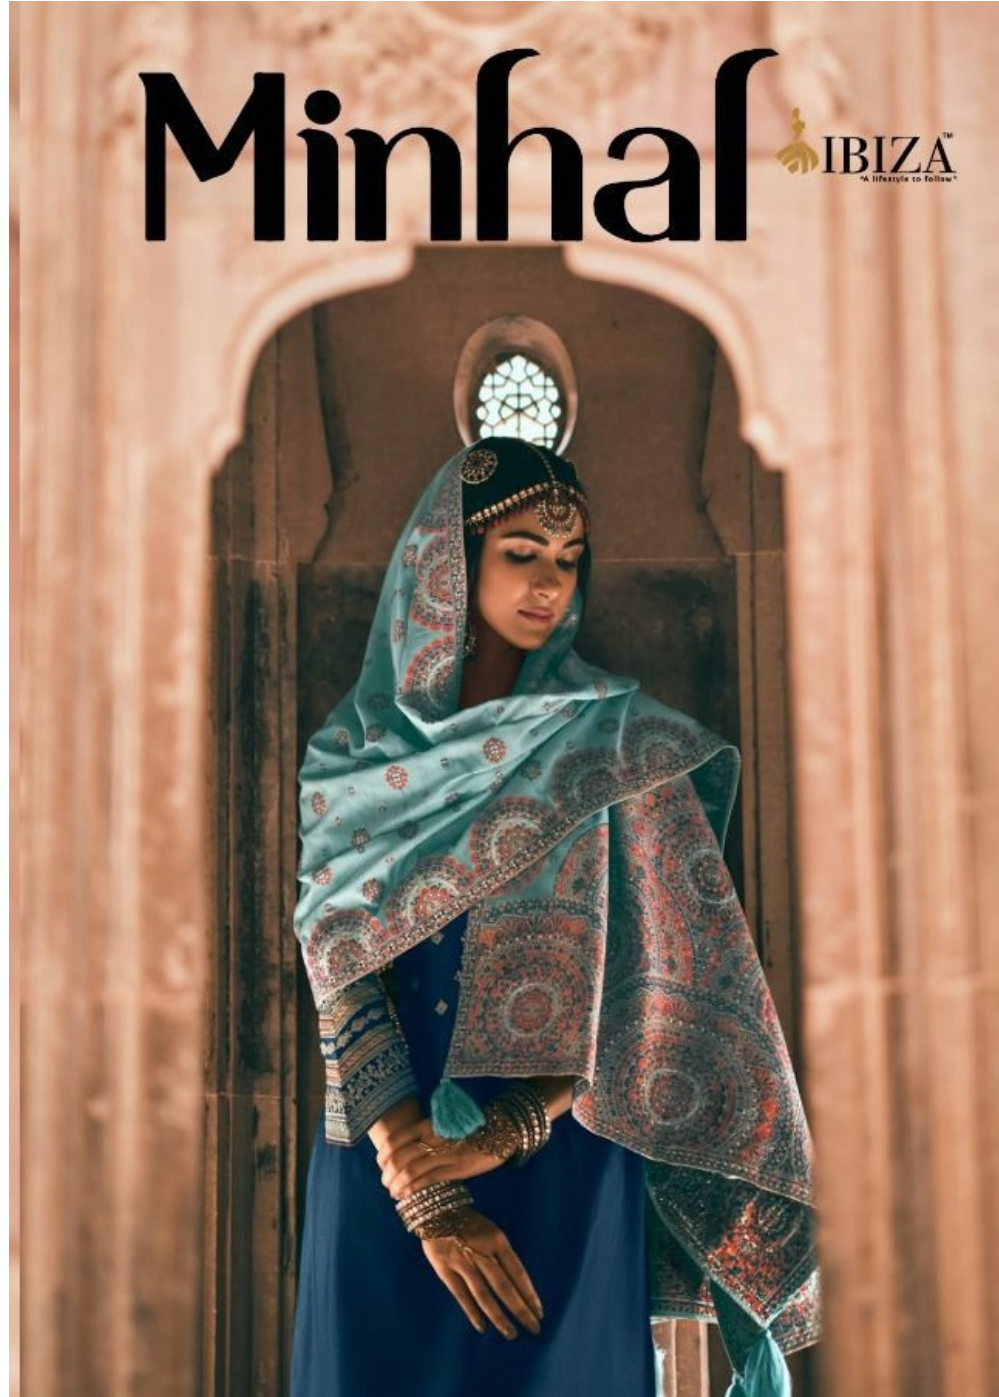

Minhal

IBIZA™
"A Lifestyle to Follow"