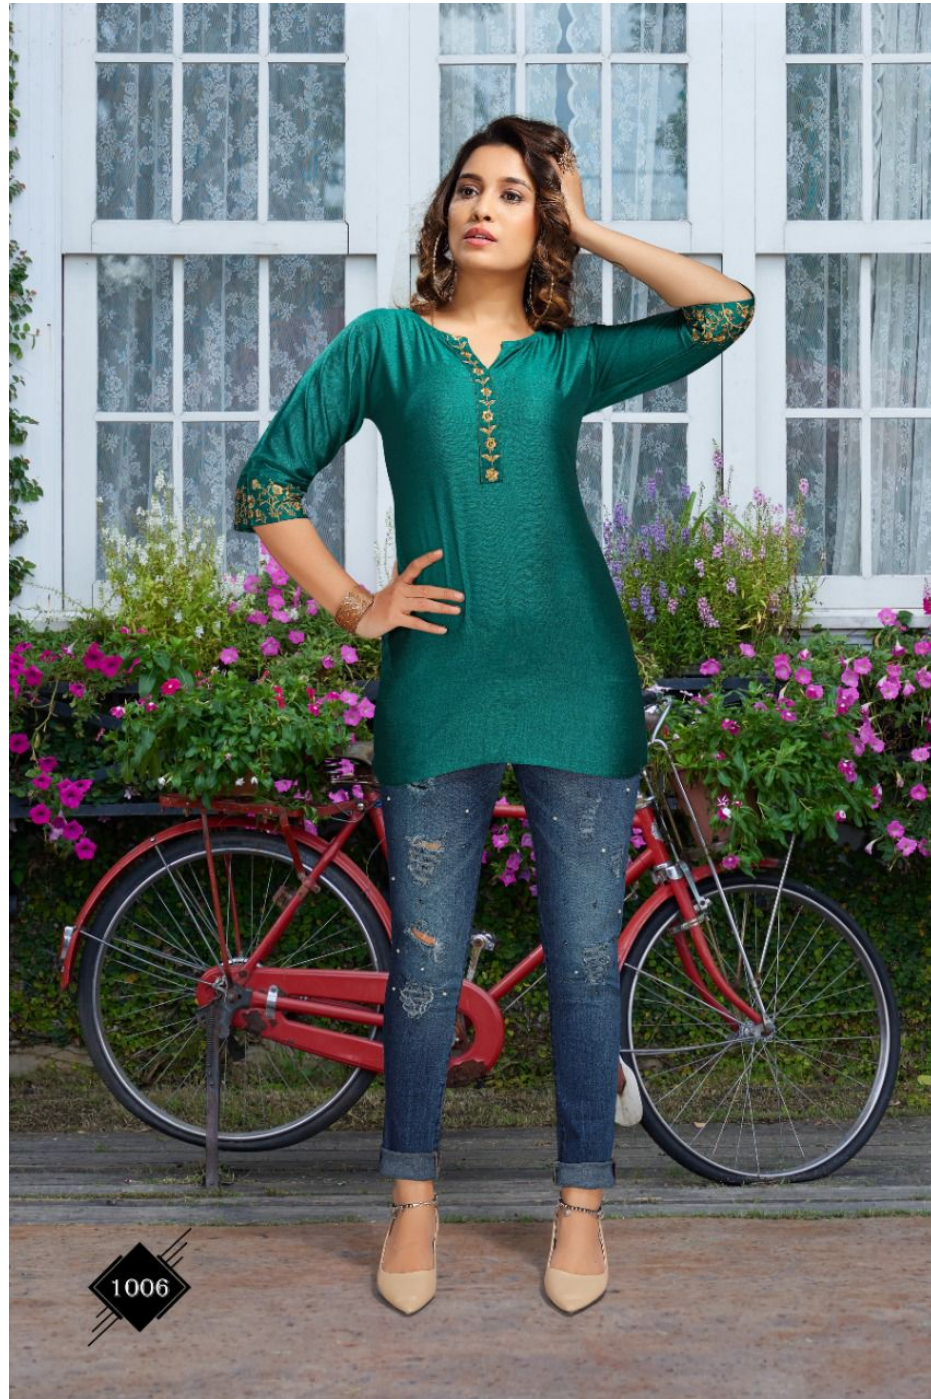

BE EXCLUSIVE, BE DEVINE, BE YOURSELF

Angel

1008

1002

1006

1005

Angel

CLOTH — BLACK RAYON

CONCEPT — SHORT TOP

SIZE — M-L-XL-XXL

1003

1001

1007

1004