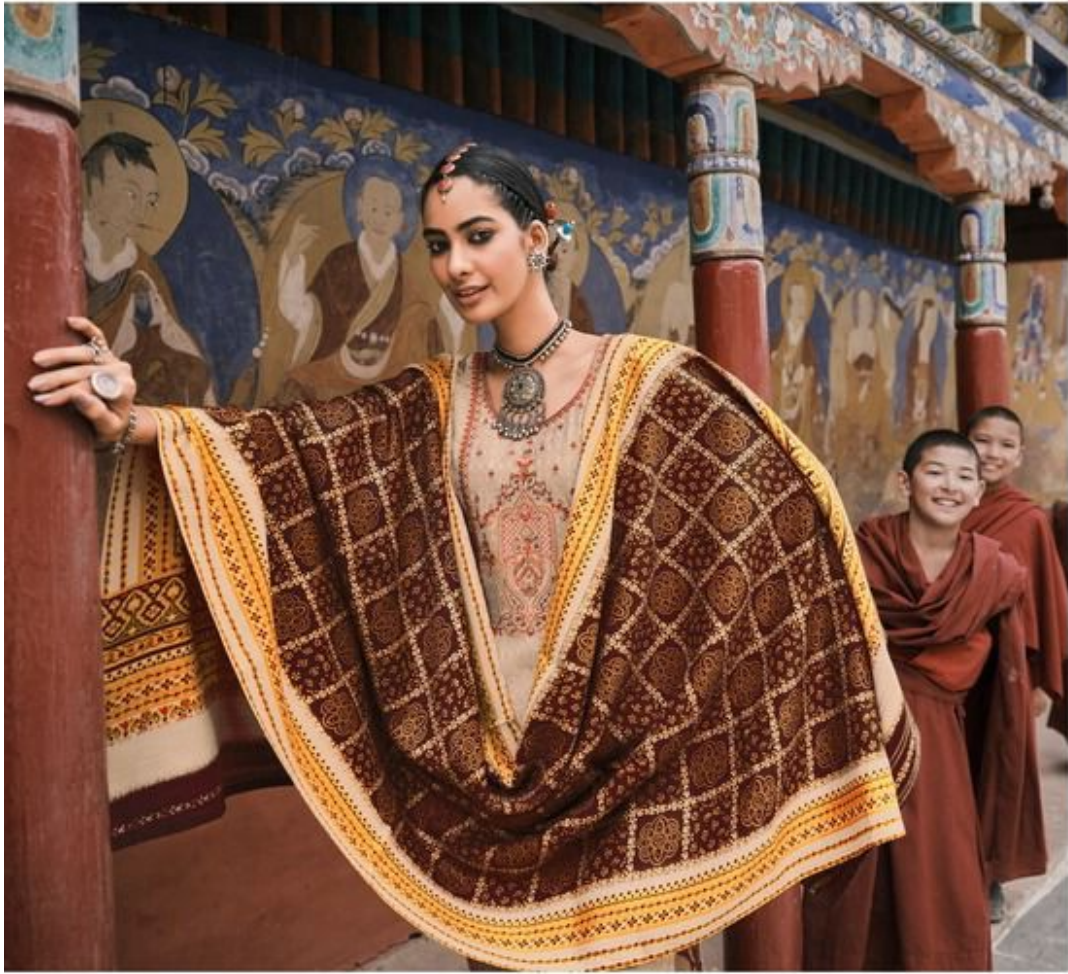

SHADES OF
WINTER
DESIGN-17407

TEXTILE DEAL