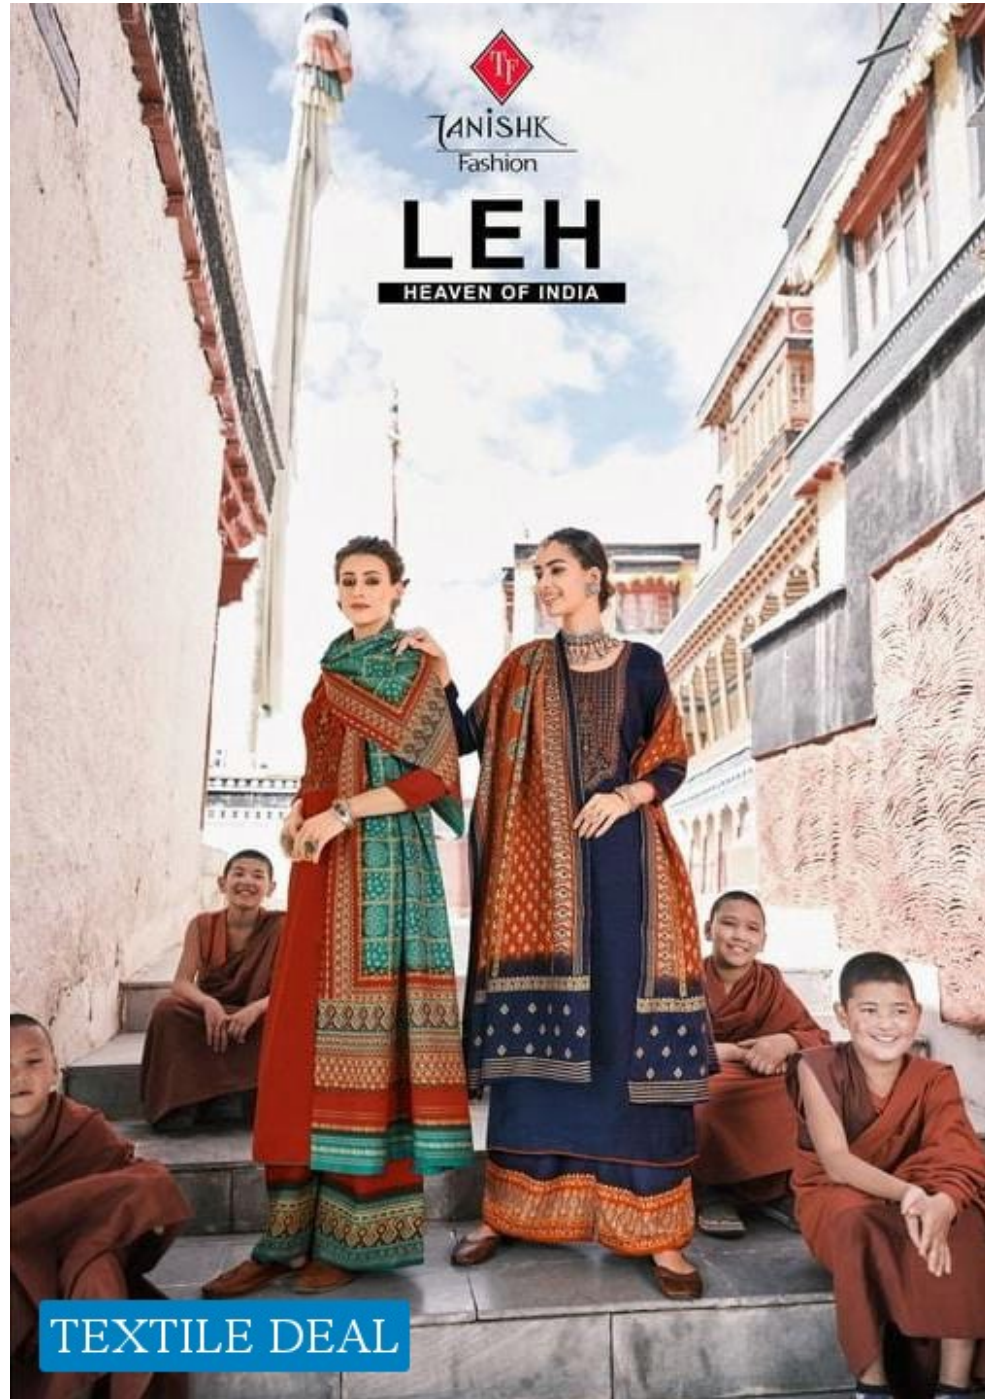

TANISHK
Fashion

LEH

HEAVEN OF INDIA

TEXTILE DEAL

DESIGN-17401

DESIGN-17402

DESIGN-17405

DESIGN-17406

DESIGN-17403

DESIGN-17404

DESIGN-17407

DESIGN-17408

TEXTILE DEAL

CONTEMPORARY
ARTISTRY
DESIGN-17408

PRETTY
PERFECT
DESIGN-17403

Take breath of fresh this pretty pink floral embroidered design wonder elegance, ease and comfort.

TEXTILE DEAL

MODEST
MASTERPIECE
DESIGN-17409

TEXTILE DEAL

FABULOUS AT
EVERY AGE
DESIGN-17406