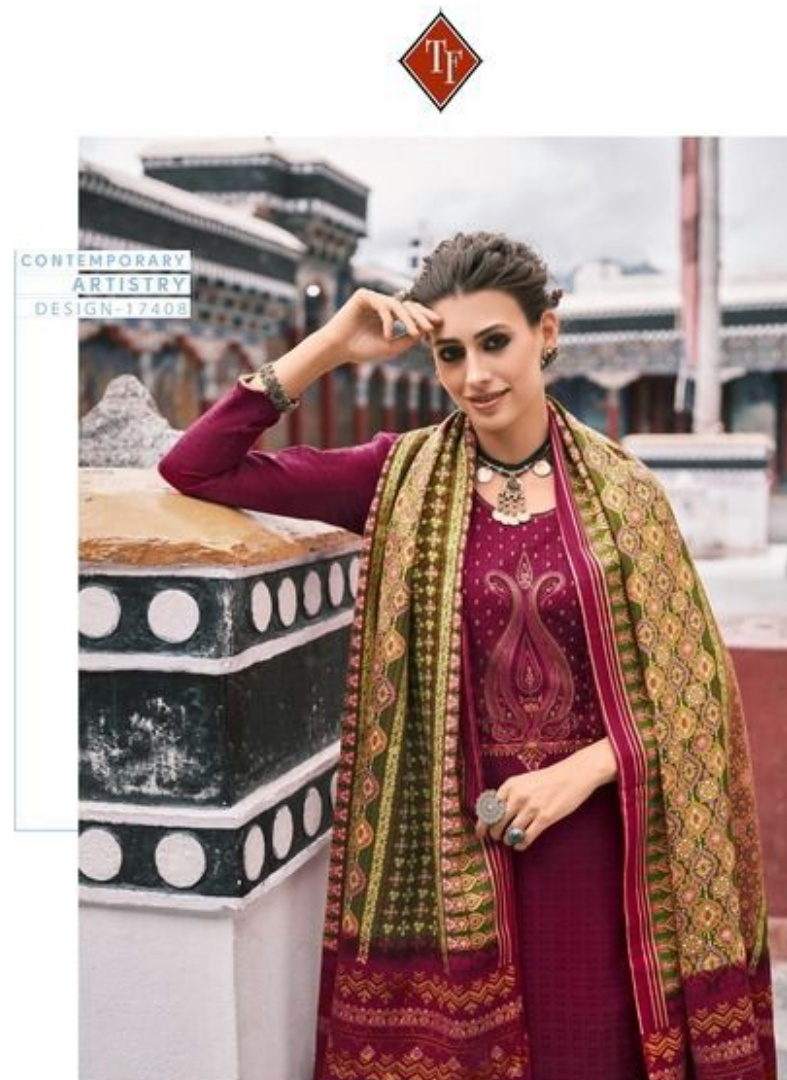

DESIGN-17403

DESIGN-17404

DESIGN-17407

DESIGN-17408

TEXTILE DEAL

CONTEMPORARY
ARTISTRY
DESIGN-17408

PRETTY
PERFECT
DESIGN-17403

Take breath of fresh this pretty pink floral embroidered design wonder elegance, ease and comfort.