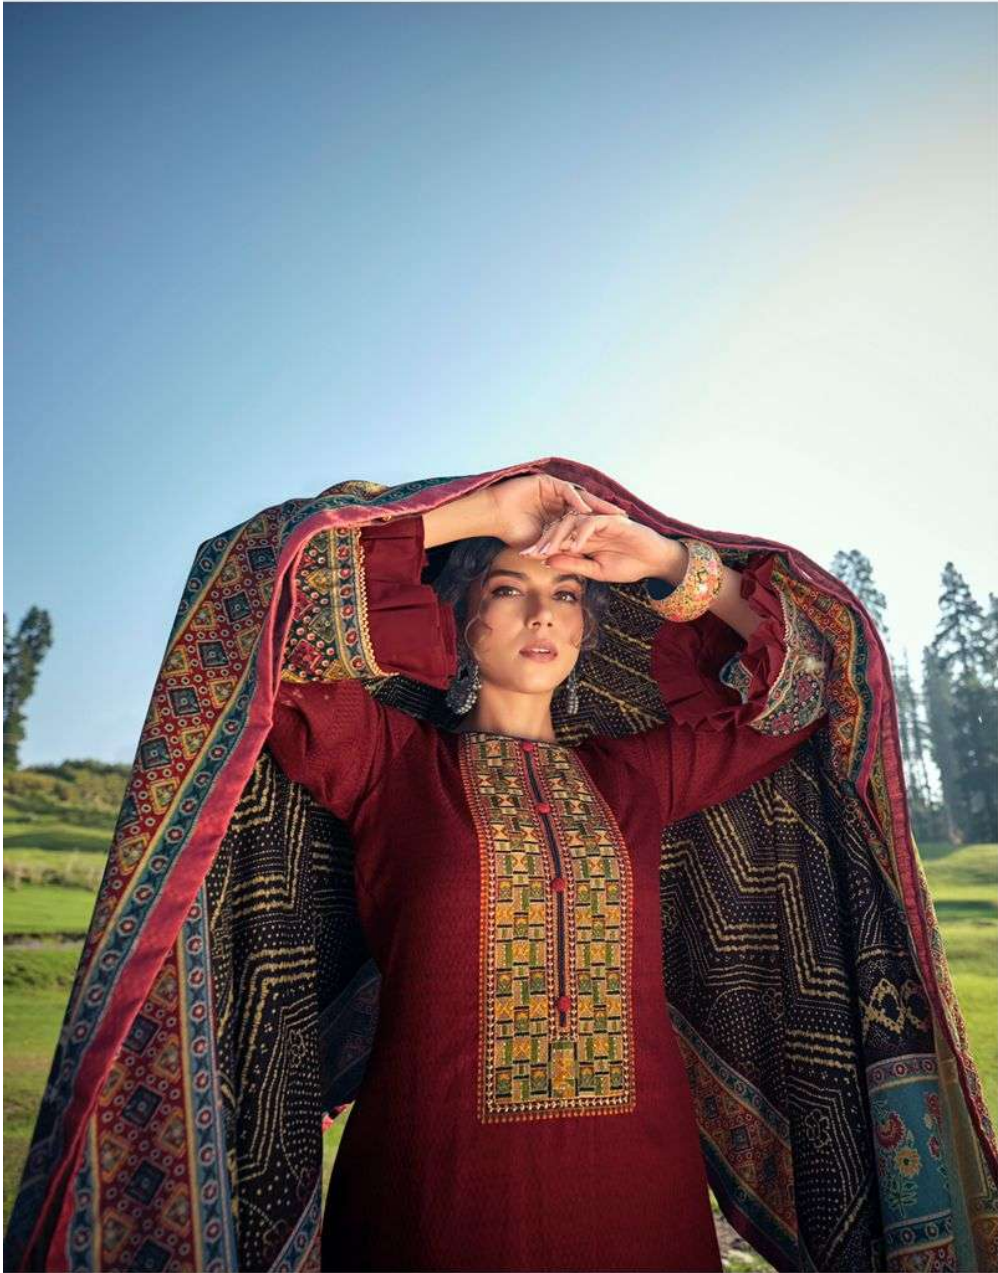

SHAHTOOSH | 1002