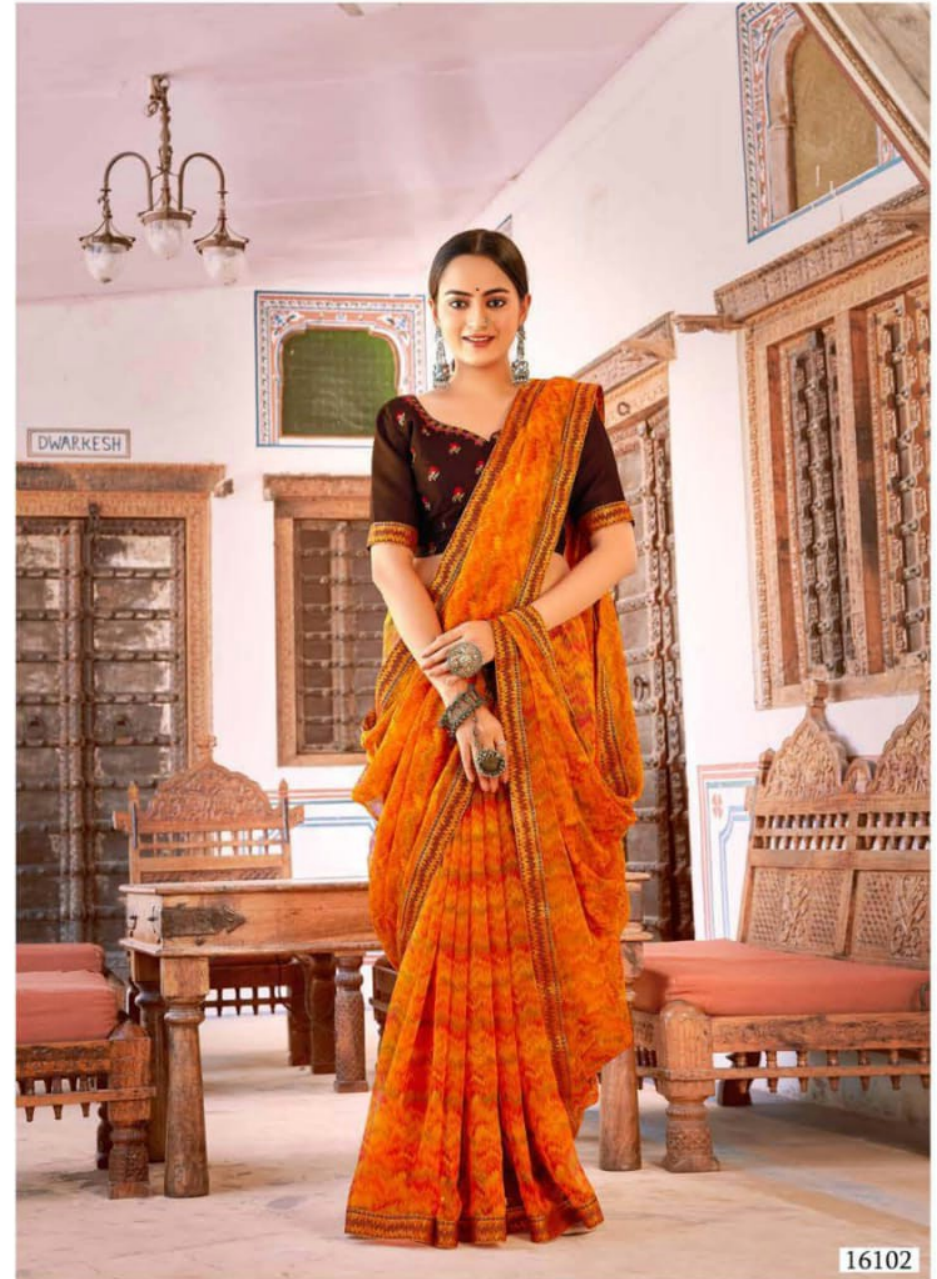

Manthan
CREATIONS
Pvt. Ltd.

Rushali

Full Saree Lace
(Embroidery BLOUSE)

TEXTILE DEAL

TEXTILE DEAL

16105

TEXTILE DEAL

16106