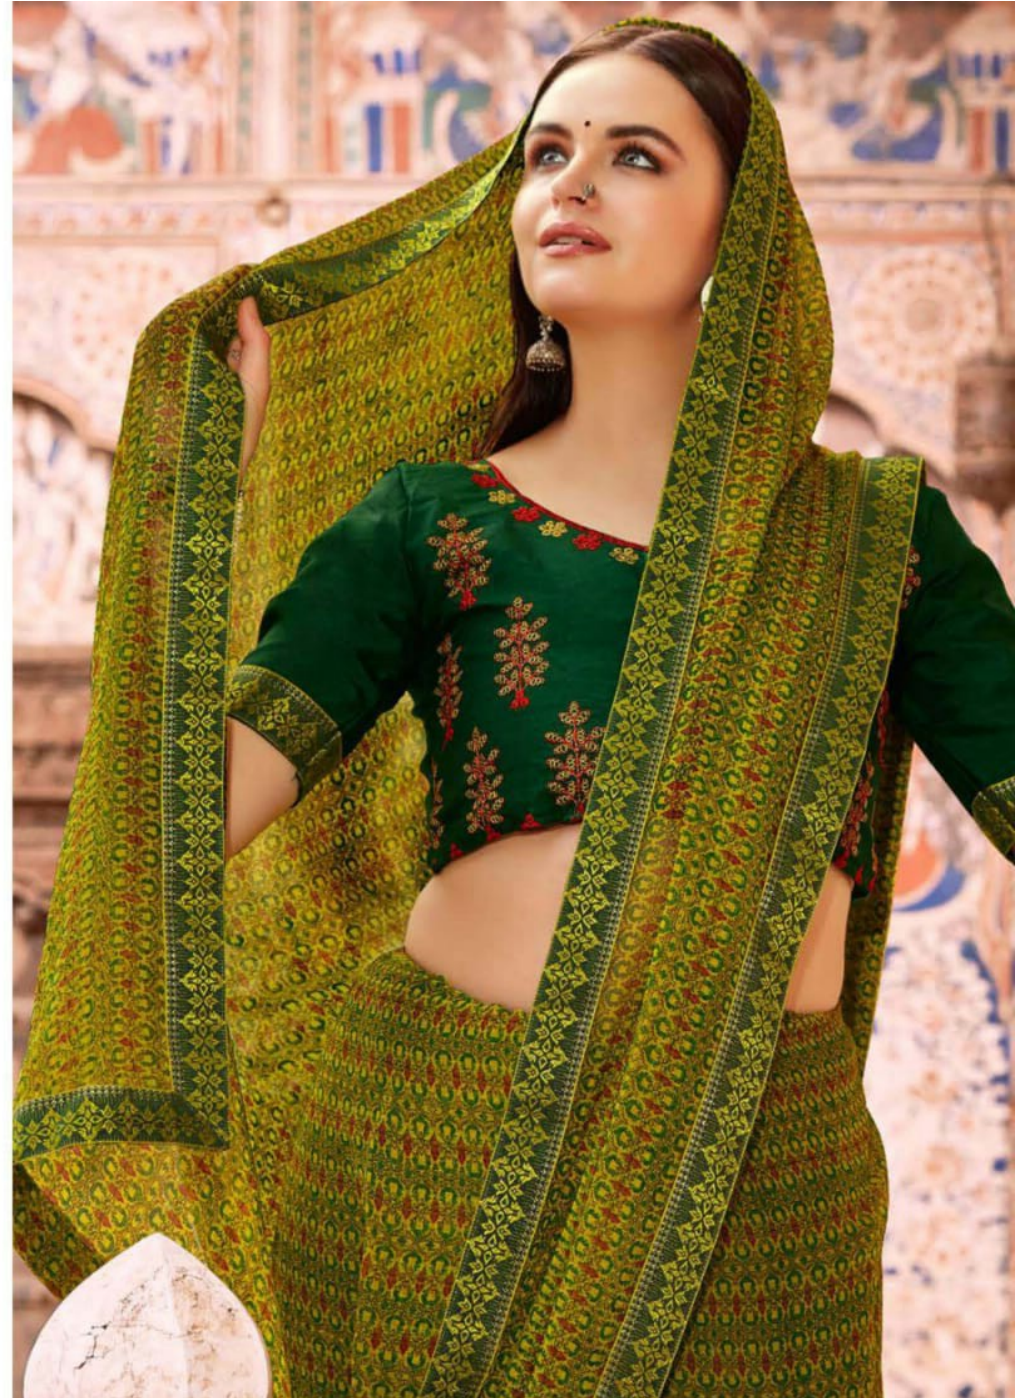

Manthan
CREATIONS
Pvt. Ltd.

Rushali

Full Saree Lace
(Embroidery BLOUSE)

TEXTILE DEAL

TEXTILE DEAL

16105

TEXTILE DEAL

16106