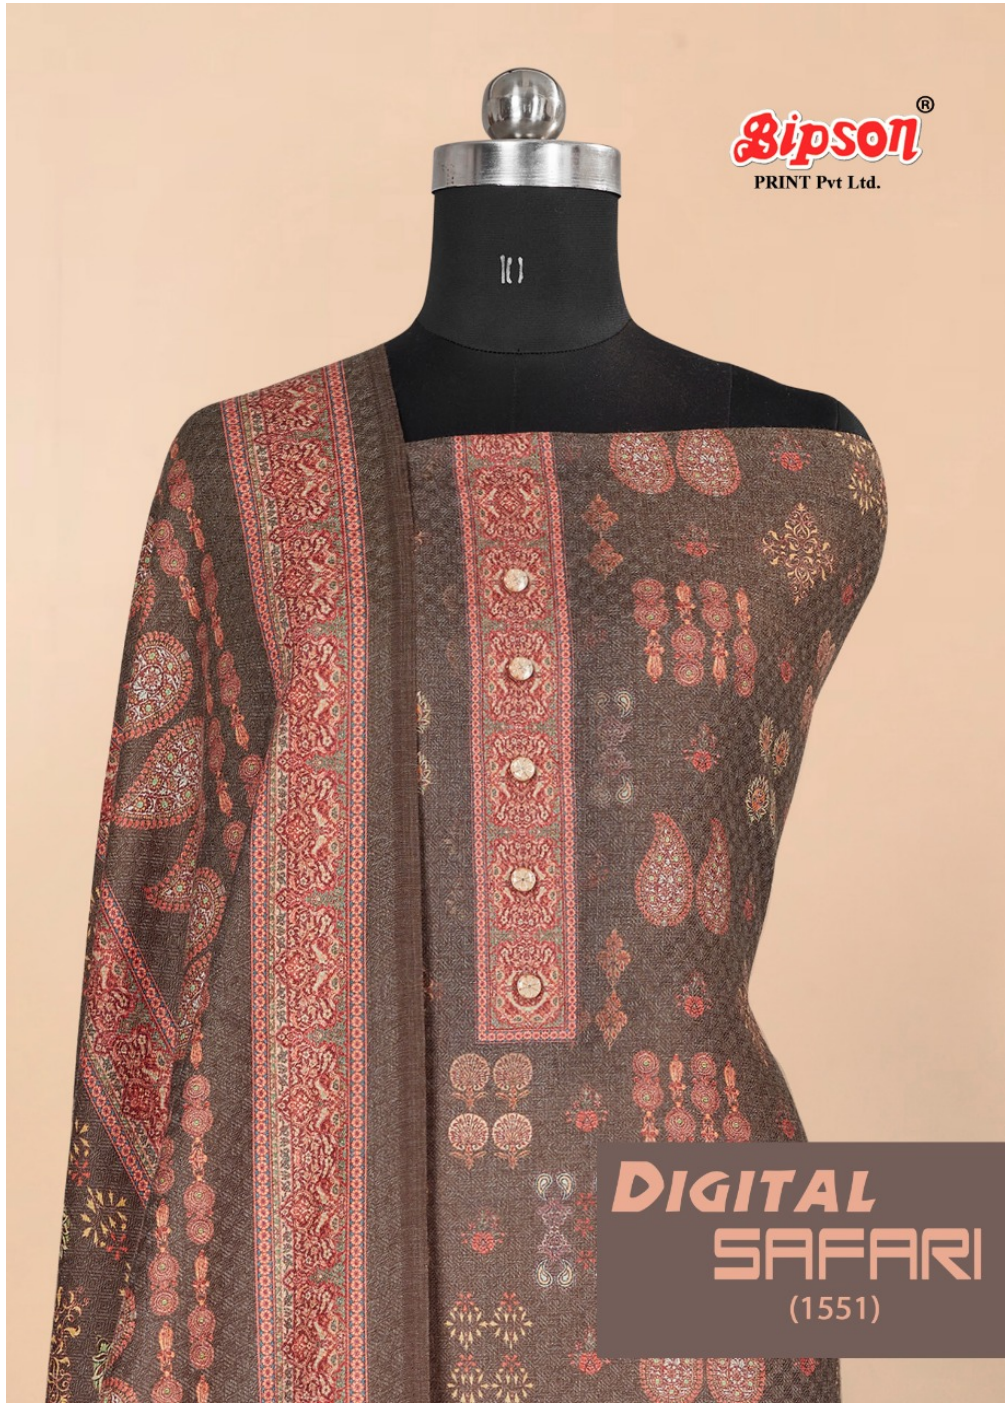

Bipson[®]
PRINT Pvt Ltd.

**DIGITAL
SAFARI**
(1551)

Always No.1

A PRODUCT BY

Gipson®

**DIGITAL
SAFARI** (1551)

TOP :- PASHMINA SAFARI DIGITAL PRINT.

DUPATTA :- PASHMINA SAFARI SHAWL

DIGITAL PRINT.

BOTTOM :- PURE SAFARI DYED.