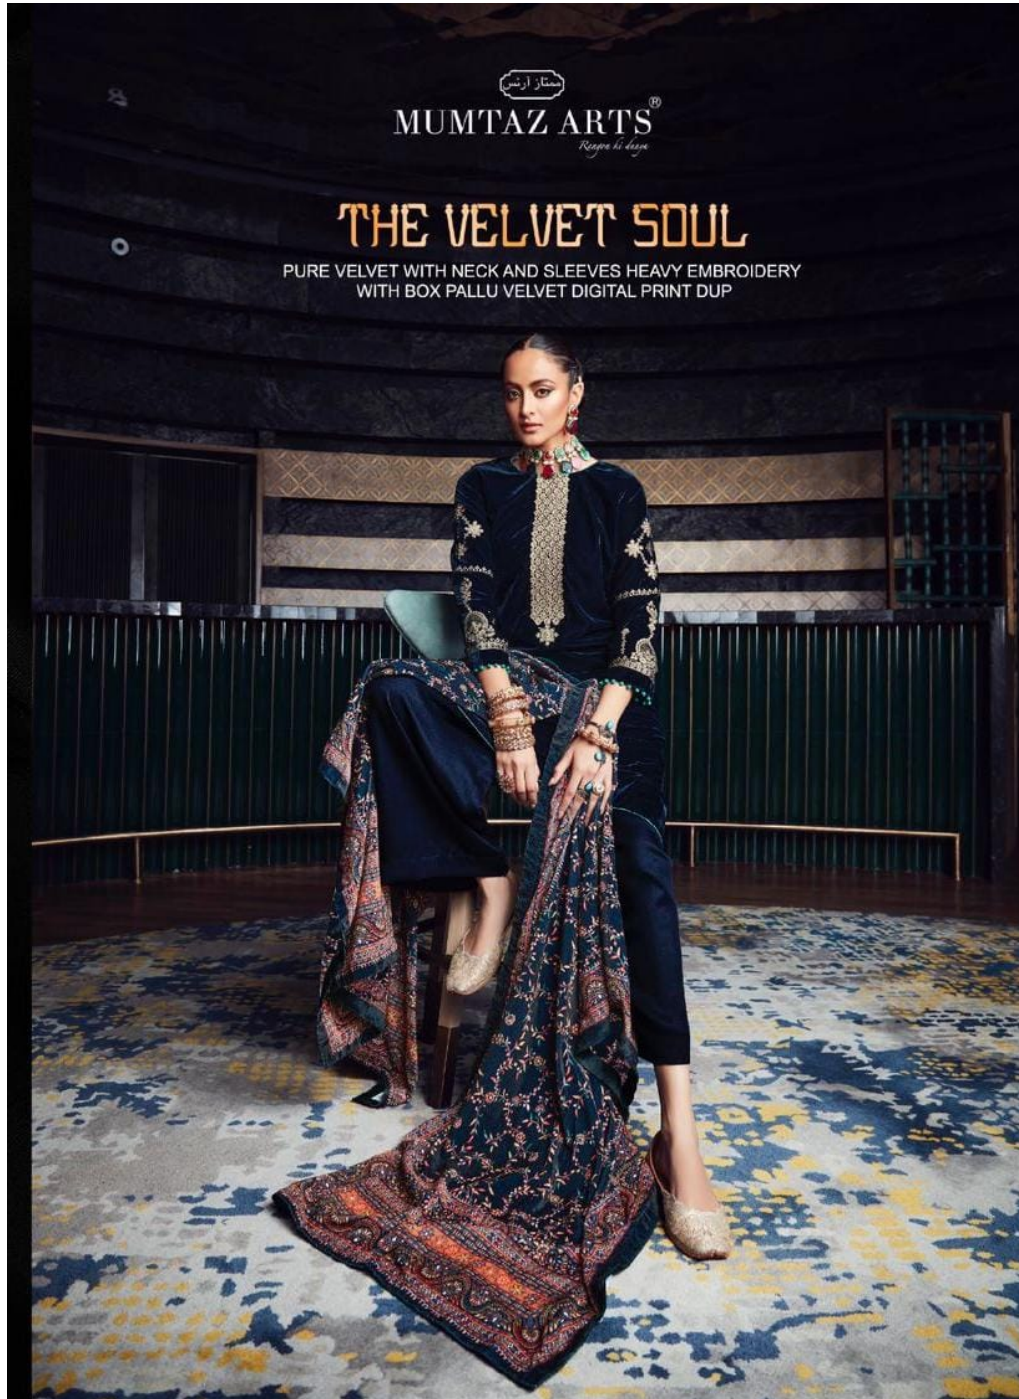

ممتاز آرٹس
MUMTAZ ARTS®
Range hi design

THE VELVET SOUL

PURE VELVET WITH NECK AND SLEEVES HEAVY EMBROIDERY
WITH BOX PALLU VELVET DIGITAL PRINT DUP

ممتاز آرٹس
MUMTAZ ARTS®
Rajshree ki legacy

THE VELVET SOUL
4006