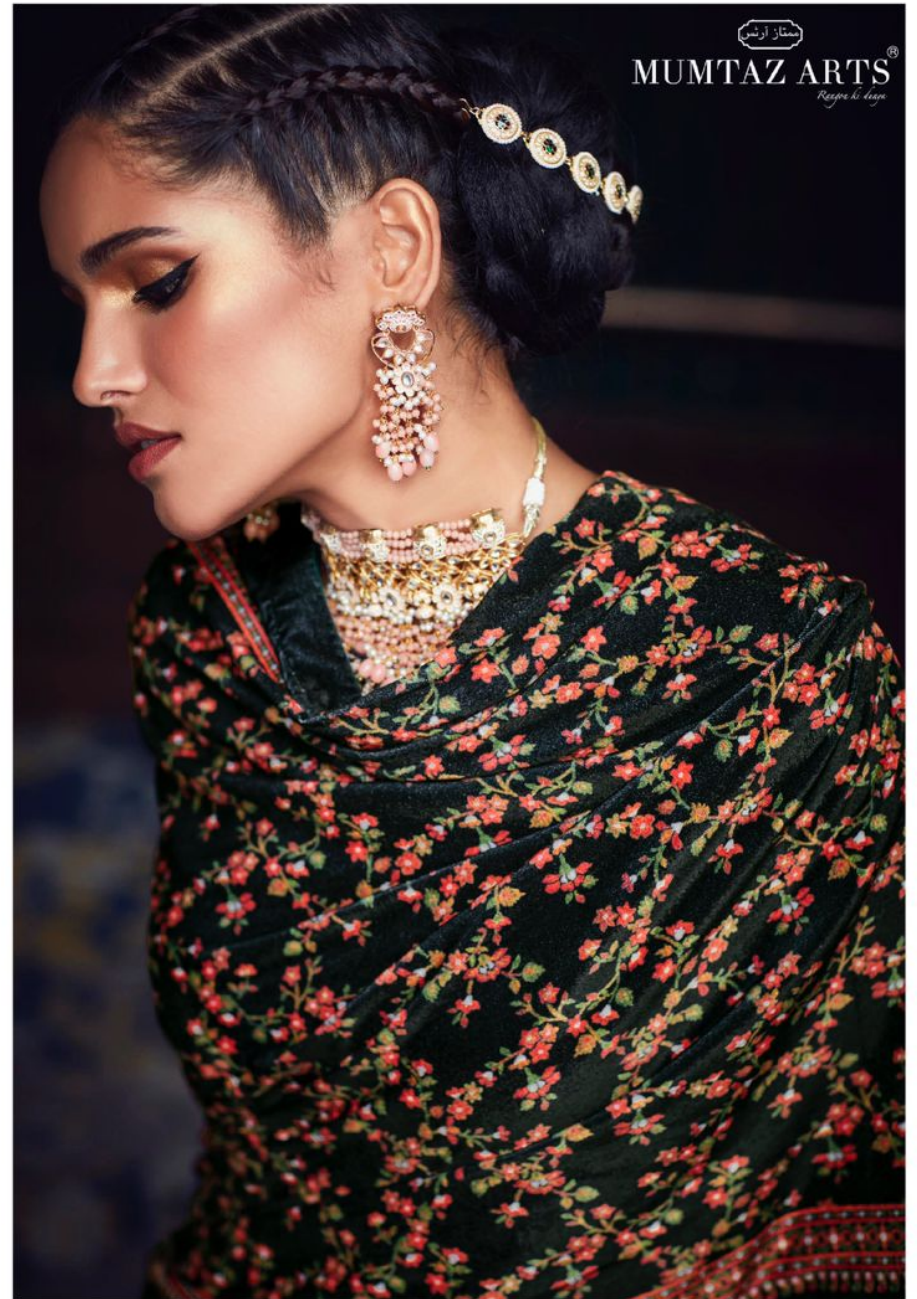

ممتاز آرٹس
MUMTAZ ARTS®
Range hi design

THE VELVET SOUL

PURE VELVET WITH NECK AND SLEEVES HEAVY EMBROIDERY
WITH BOX PALLU VELVET DIGITAL PRINT DUP

ممتاز آرٹس
MUMTAZ ARTS®
Rajshree ki legacy

THE VELVET SOUL
4006

THE VELVET SOUL
4001

THE VELVET SOUL
4002

THE VELVET SOUL
4003

THE VELVET SOUL
4004

THE VELVET SOUL
4006

ممتاز آرٹس
MUMTAZ ARTS[®]
Raagya ki danga
BY
THE VELVET SOUL
PURE VELVET WITH NECK AND SLEEVES HEAVY EMBROIDERY
WITH BOX PALLU VELVET DIGITAL PRINT DUP

THE VELVET SOUL
4003