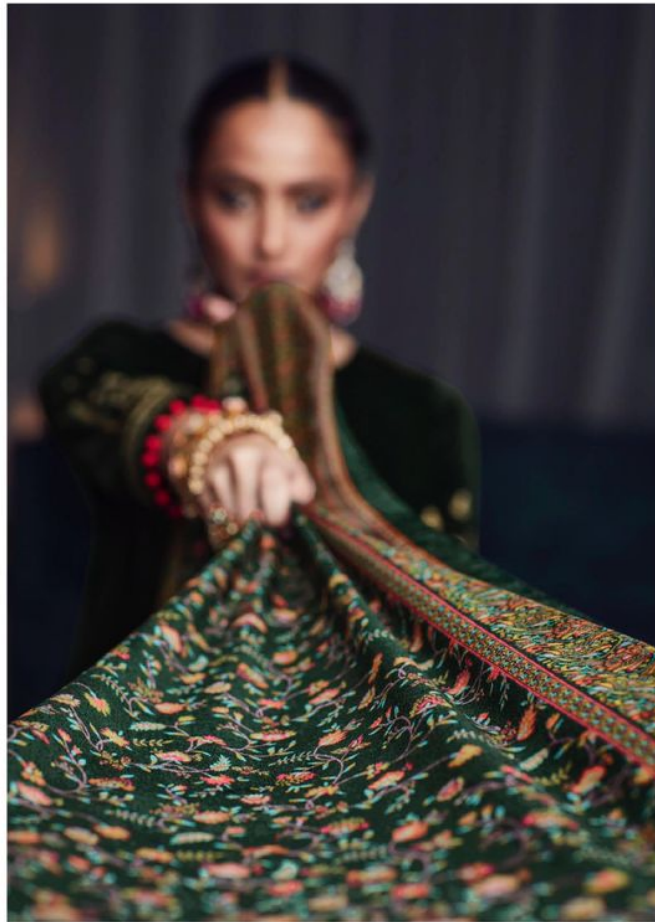

ممتاز آرٹس
MUMTAZ ARTS®
Range hi design

THE VELVET SOUL

PURE VELVET WITH NECK AND SLEEVES HEAVY EMBROIDERY
WITH BOX PALLU VELVET DIGITAL PRINT DUP

ممتاز آرٹس
MUMTAZ ARTS®
Rajshree ki legacy

THE VELVET SOUL
4006