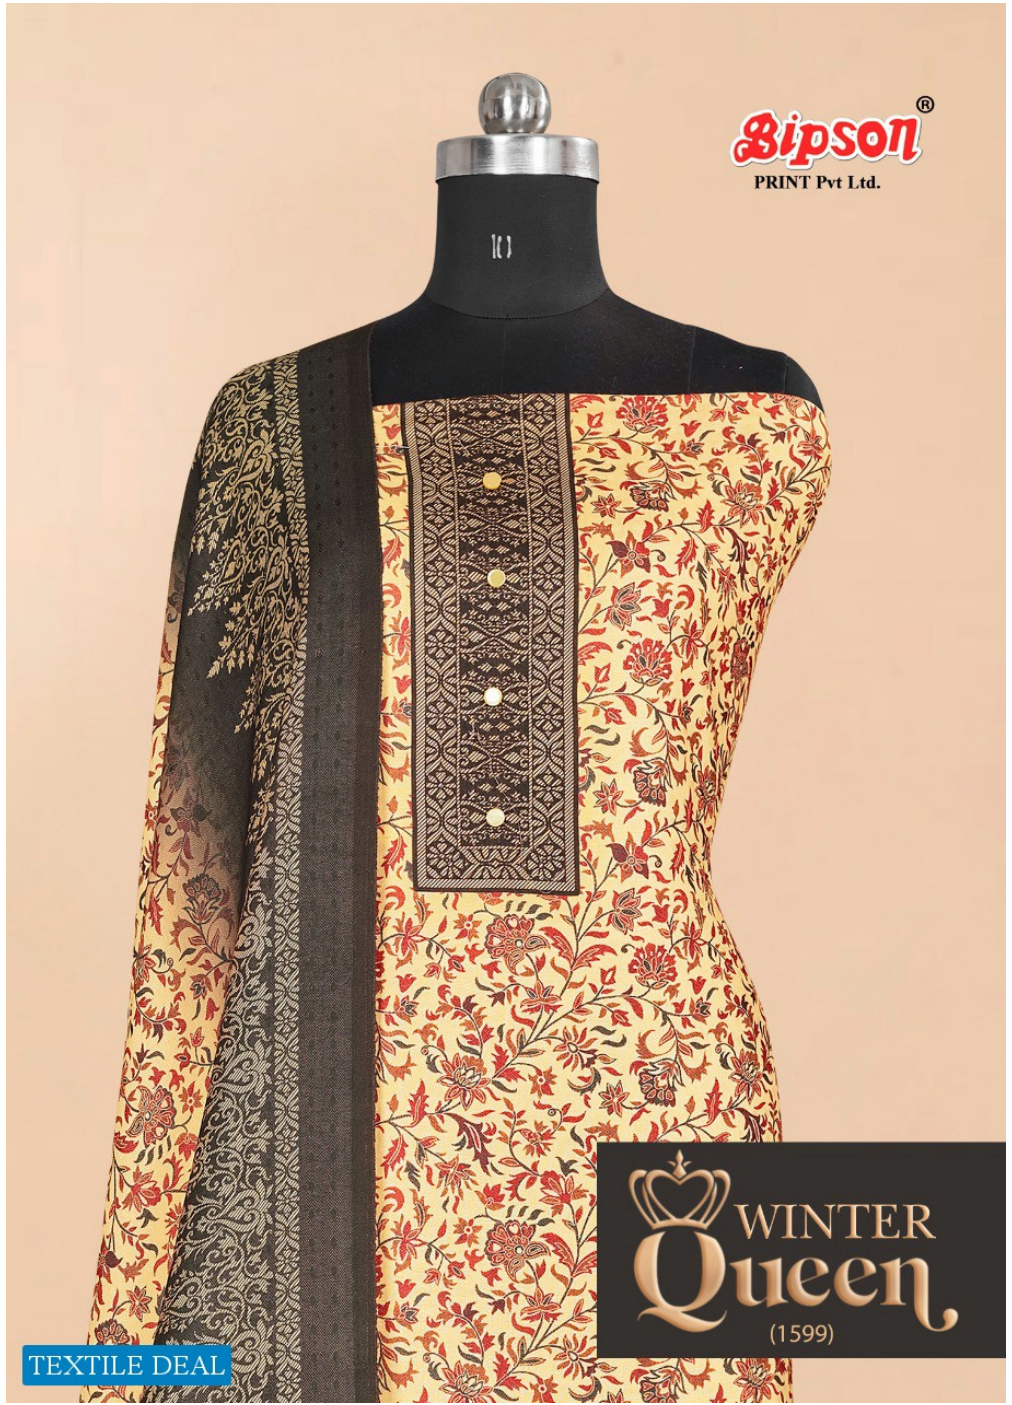

Bipson[®]
PRINT Pvt Ltd.

TEXTILE DEAL

WINTER
Queen
(1599)

TEXTILE DEAL

Always No.1

A PRODUCT BY

Rinson®

TEXTILE DEAL

WINTER
Queen
(1599)

TOP :- WOLLEEN PASHMINA DIGITAL PRINT WITH
WORK.

DUPATTA :- PASHMINA SHAWL DIGITAL PRINT.

BOTTOM :- PURE PASHMINA DYED.

TEXTILE DEAL

TEXTILE DEAL

TEXTILE DEAL