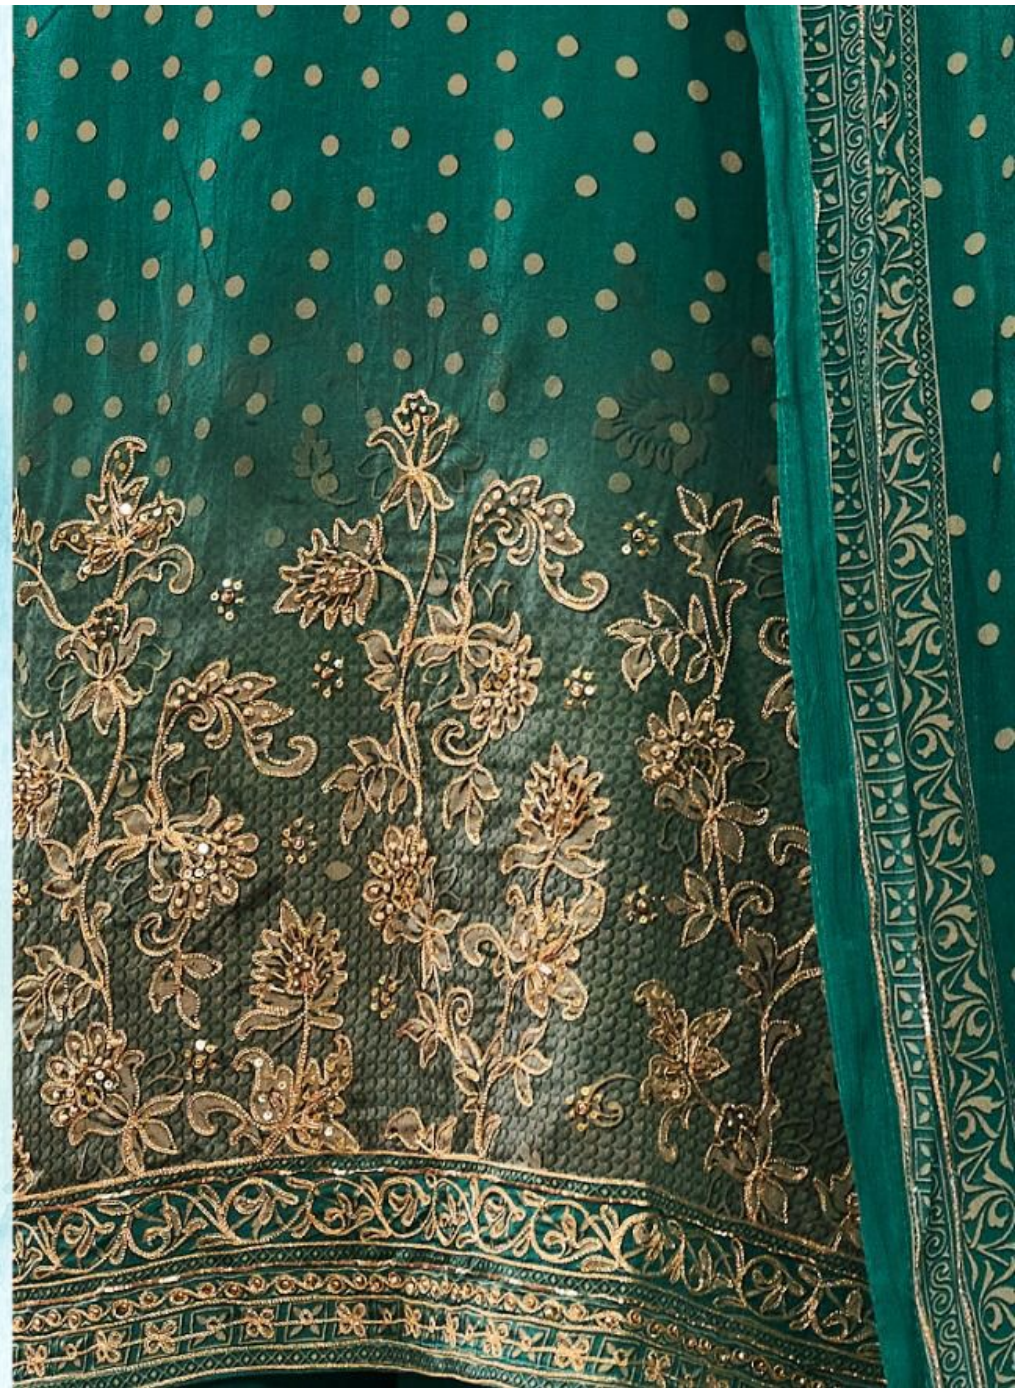

RELISSA<sup>®</sup>  
SINSLA

PATTERNS & PRINTS  
TO BE FOUND INTO  
A EASY DRAPED  
SAREE-LOOK IN SOFT  
SINSLA FABRICS

D NO. : 20001

TEXTILE DEAL

PATTERNS & IN 5  
TO BLEND INTO  
A EASY DRAPED  
SILHOUETTE IN SOFT  
SENSUAL FABRICS

TEXTILE DEAL

D NO. : 20002

RELISSA  
FABRICS

PATTERNS & FIT  
TO BLEND INTO  
A FASHY DRAPE  
SILHOUETTE IN SOFT  
SENSUAL FABRICS

TEXTILE DEAL

TEXTILE DEAL

D NO. : 20001

PATTERNS & PRINTS  
TO BLEND INTO  
A EASY DRAPED  
SILHOUETTE IN SOFT  
SENSUAL FABRICS