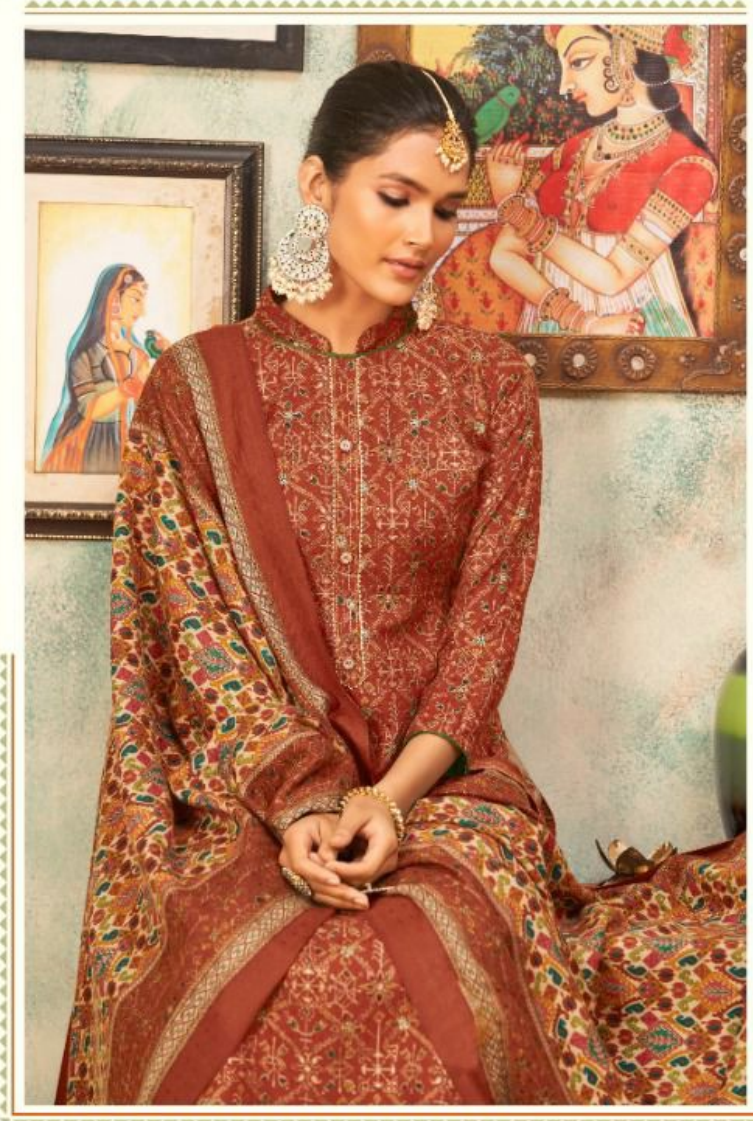

Siyoni
DESIGNER

AVEERA

TEXTILE DEAL

REALISE, FACING, FEEL, GET COMFORT

D.NO.20008

TEXTILE DEAL

MAKE YOUR LOOK SOFTON

D.NO.20004