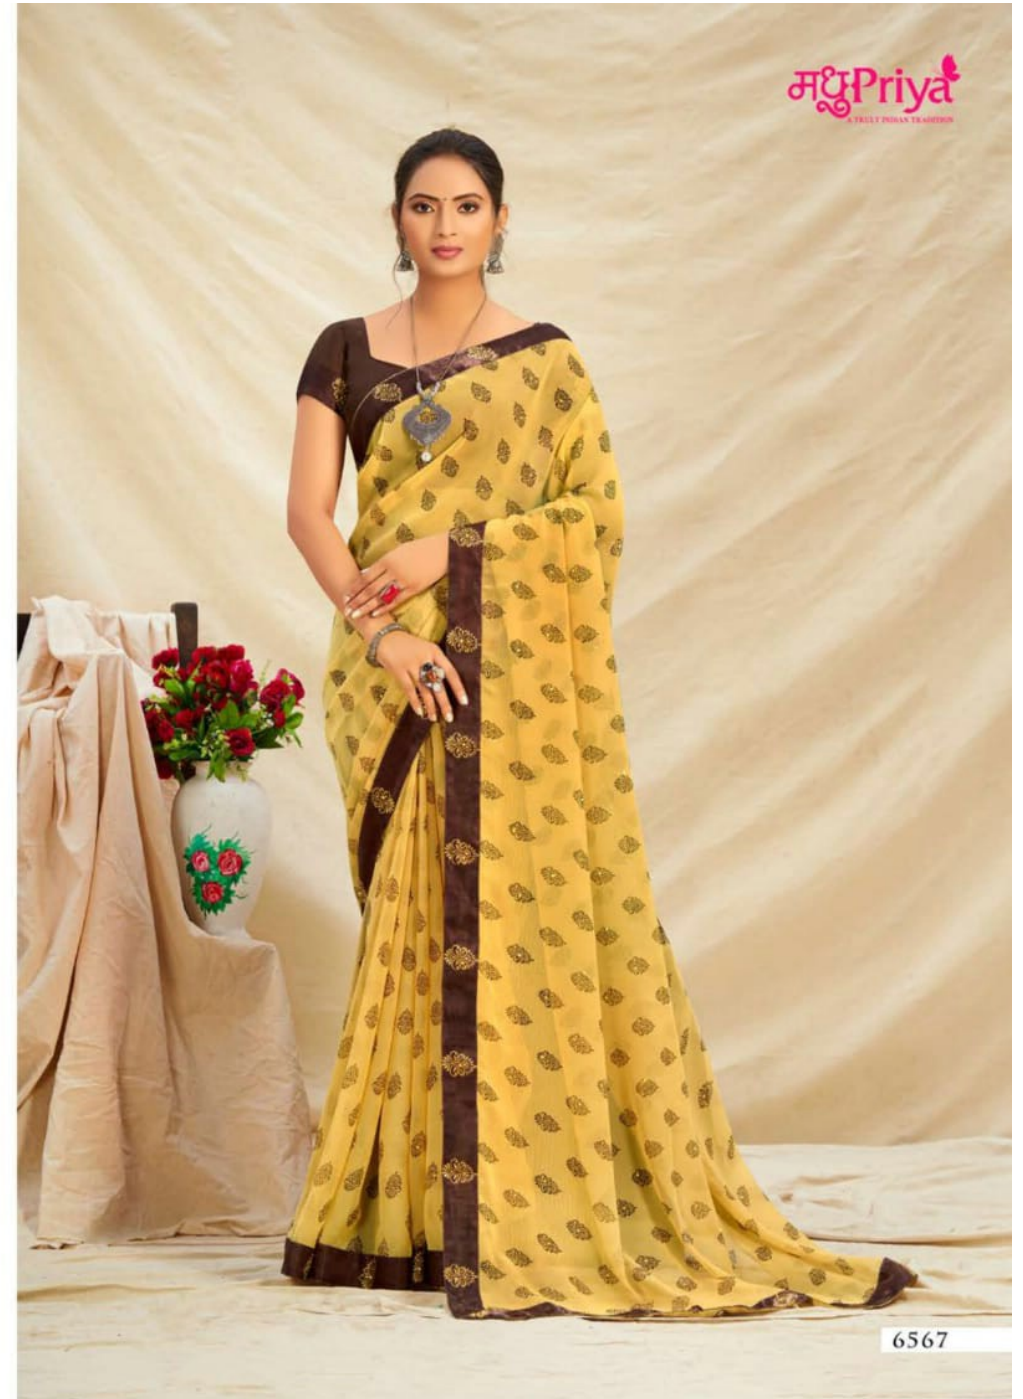

मधुPriya
A TRULY INDIAN TRADITION

PANKTI
पंकित

VOL-02
FULL SAREE LACE

TEXTILE DEAL

6562

TEXTILE DEAL

मधुPriya
A TRULY INDIAN TRADITION

6563

With it's vibrant prints, bold colors the new season on the Indian runway is the perfect mix of modern and ethnic. all you have to do choose your favourite.

TEXTILE DEAL

मधुPriya
A TRULY INDIAN TRADITION