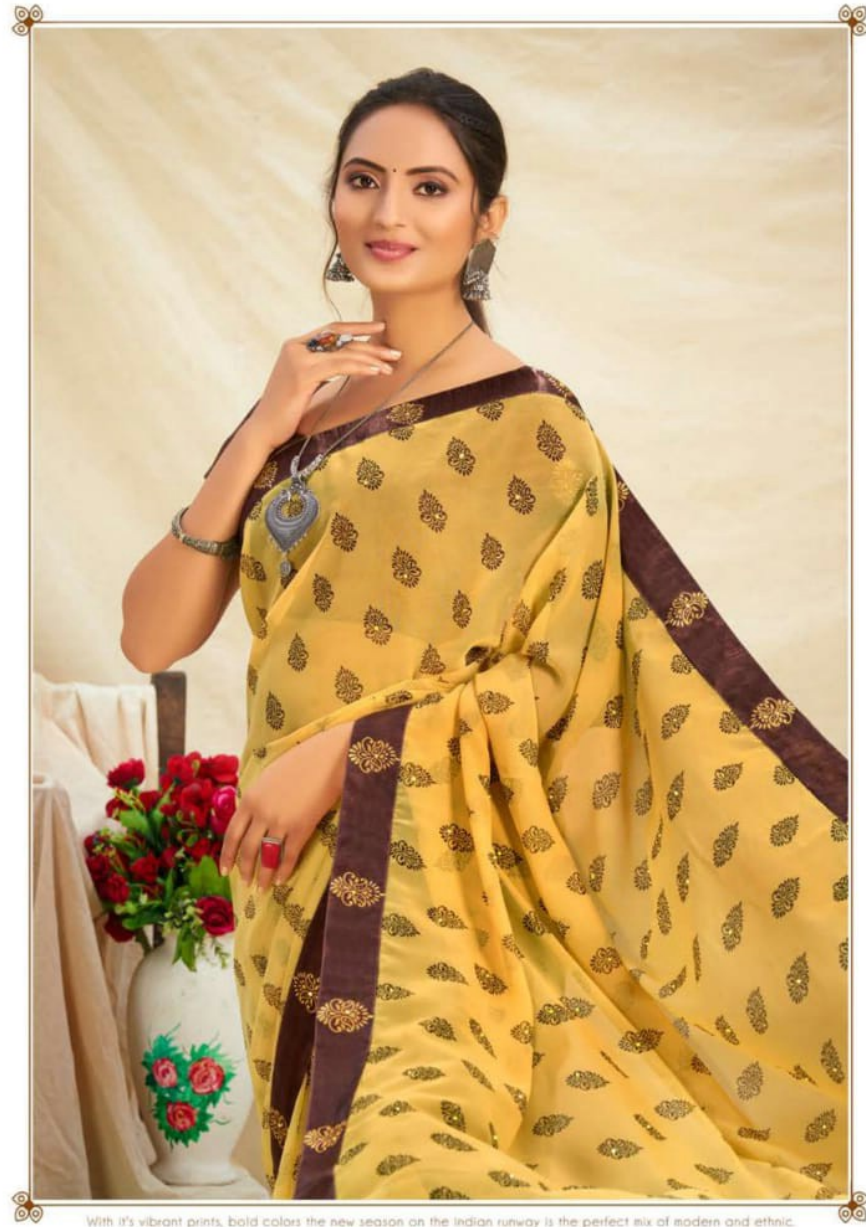

मधुPriya
A TRULY INDIAN TRADITION

PANKTI
पंकित

VOL-02
FULL SAREE LACE

TEXTILE DEAL

6562

TEXTILE DEAL

मधुPriya
A TRULY INDIAN TRADITION

6563

With it's vibrant prints, bold colors the new season on the Indian runway is the perfect mix of modern and ethnic. all you have to do choose your favourite.

TEXTILE DEAL

मधुPriya
A TRULY INDIAN TRADITION