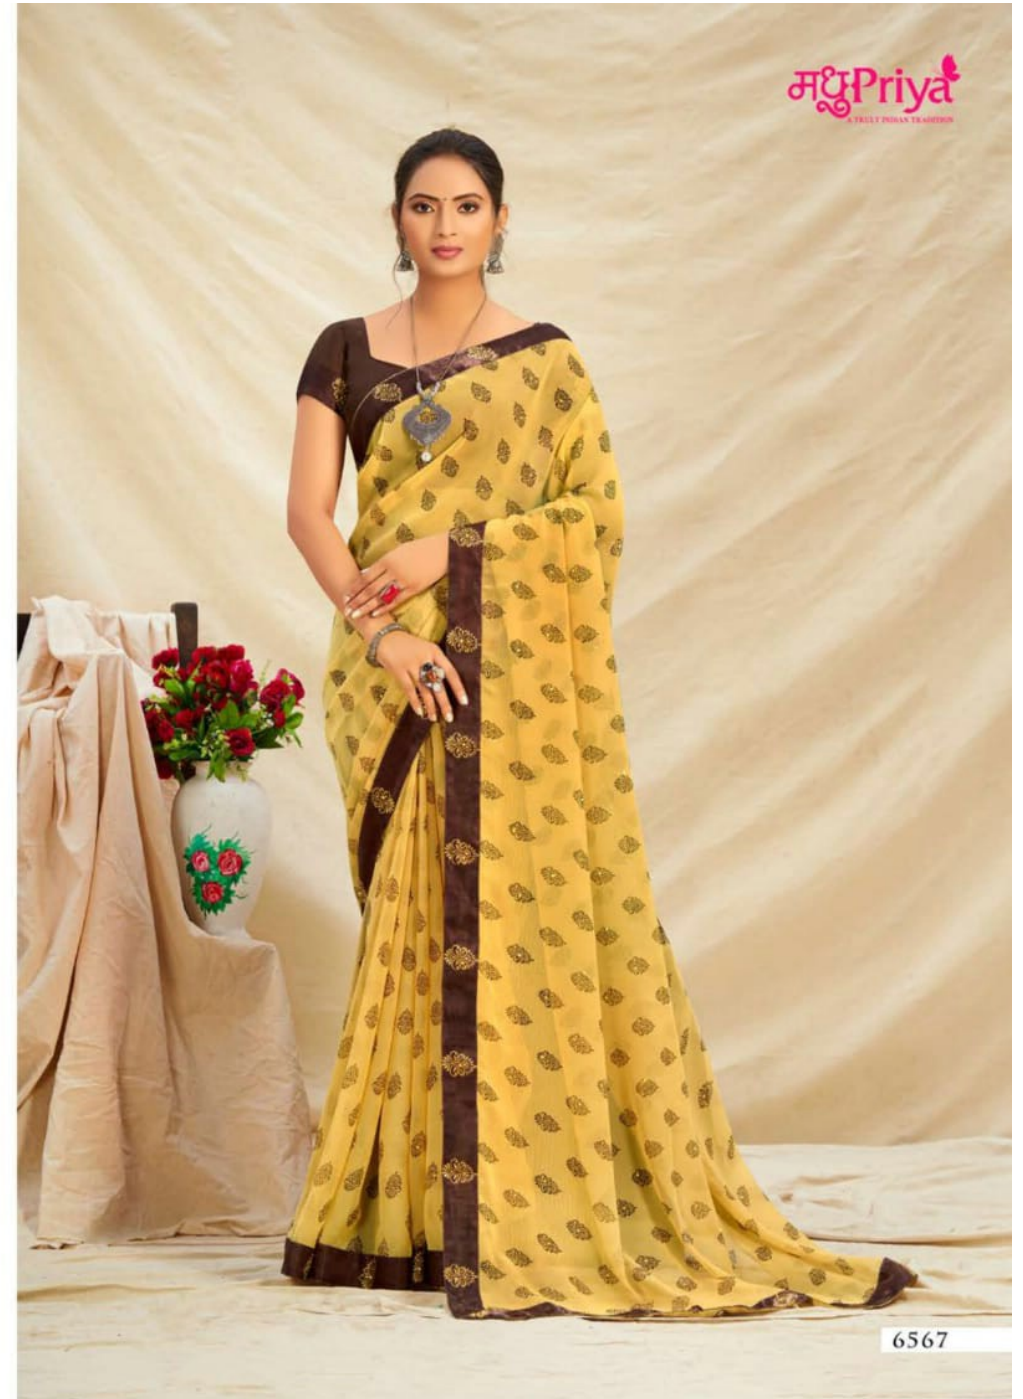

मधुPriya  
A TRULY INDIAN TRADITION

PANKTI  
पंकित

VOL-02  
FULL SAREE LACE

TEXTILE DEAL

6562

TEXTILE DEAL

मधुPriya  
A TRULY INDIAN TRADITION

6563

With it's vibrant prints, bold colors the new season on the Indian runway is the perfect mix of modern and ethnic. all you have to do choose your favourite.

TEXTILE DEAL

मधुPriya  
A TRULY INDIAN TRADITION