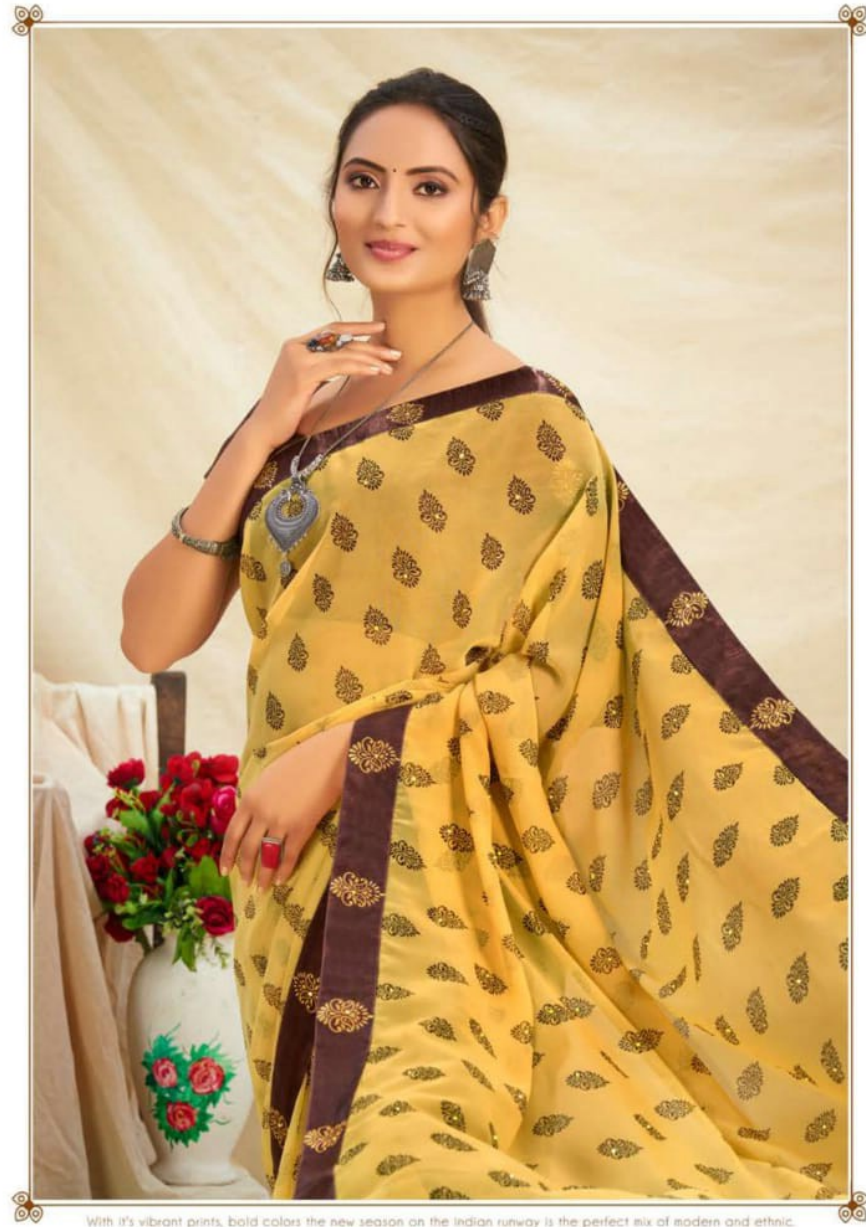

मधुPriya  
A TRULY INDIAN TRADITION

PANKTI  
पंकित

VOL-02  
FULL SAREE LACE

TEXTILE DEAL

6562

TEXTILE DEAL

मधुPriya  
A TRULY INDIAN TRADITION

6563

With it's vibrant prints, bold colors the new season on the Indian runway is the perfect mix of modern and ethnic. all you have to do choose your favourite.

TEXTILE DEAL

मधुPriya  
A TRULY INDIAN TRADITION