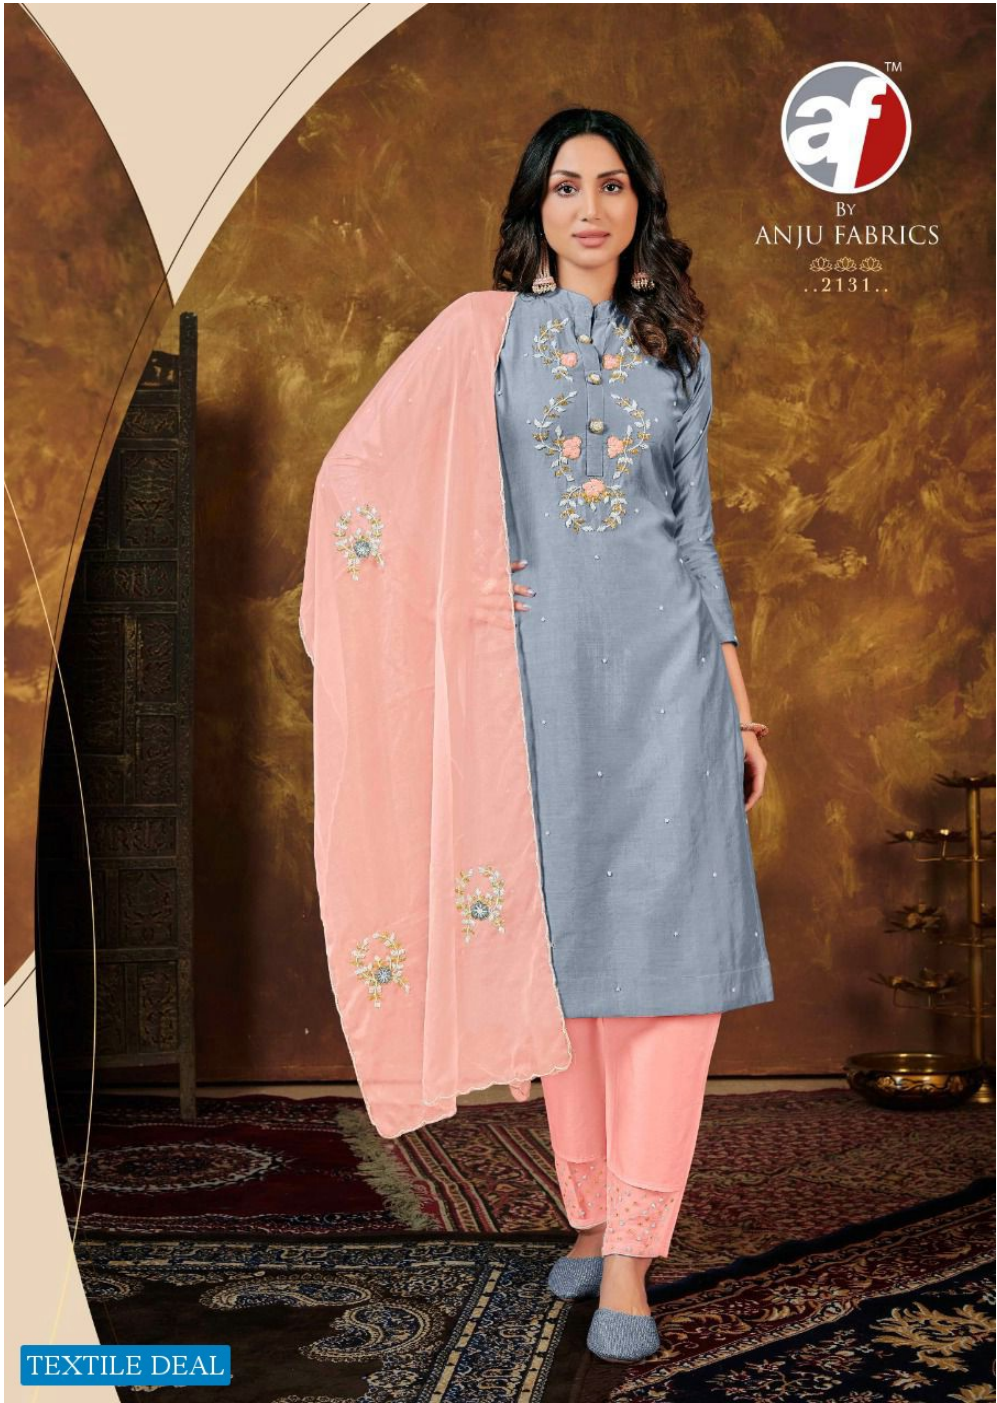

BY
ANJU FABRICS

..2131..

TEXTILE DEAL