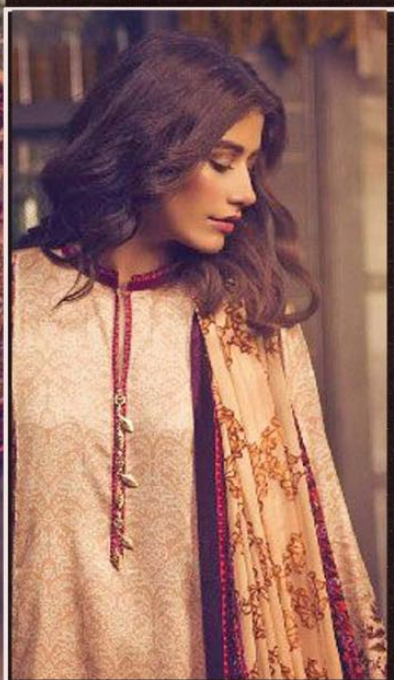

ZYRA-VOL-6
By
SIBAYASH^{TM}

PASHMINA SHIRT 2.5 MTR
PASHMINA SHAWL 2.30 MTR

SB-1050