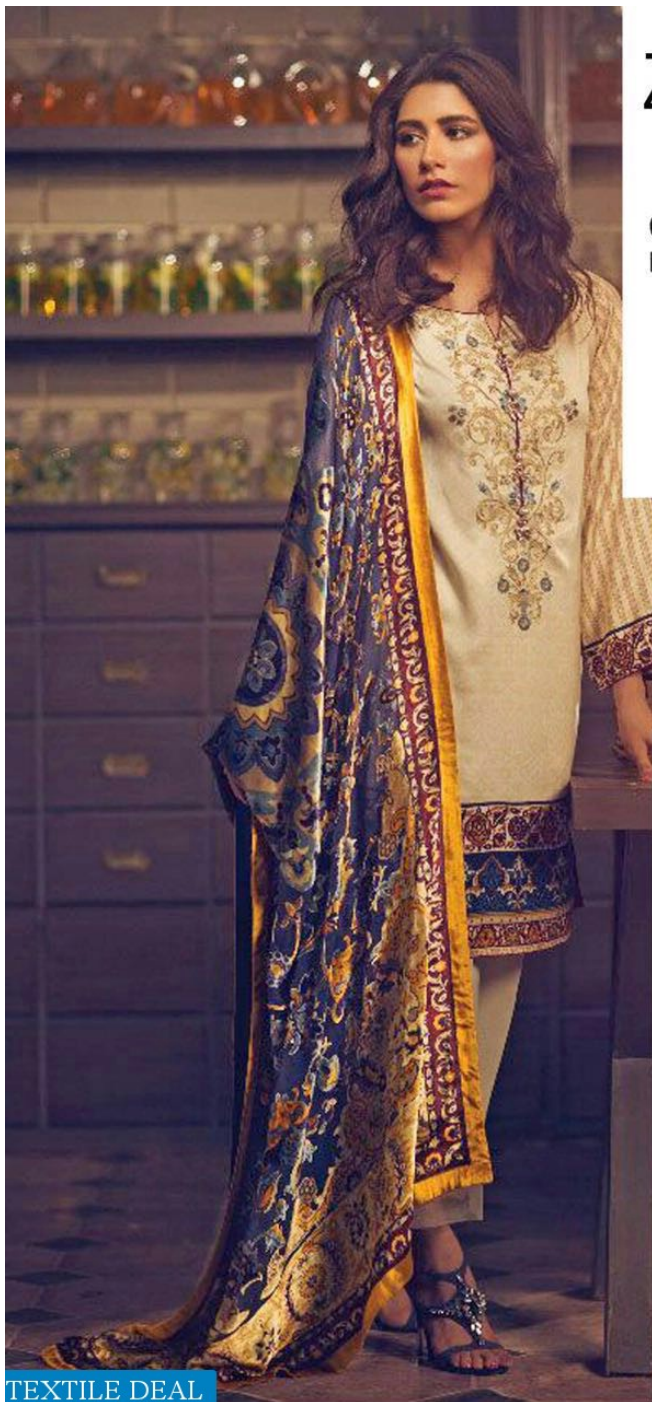

ZYRA-VOL-6
By
SIBAYASH^{TM}

PASHMINA SHIRT 2.5 MTR
PASHMINA SHAWL 2.30 MTR

SB-1048

TEXTILE DEAL