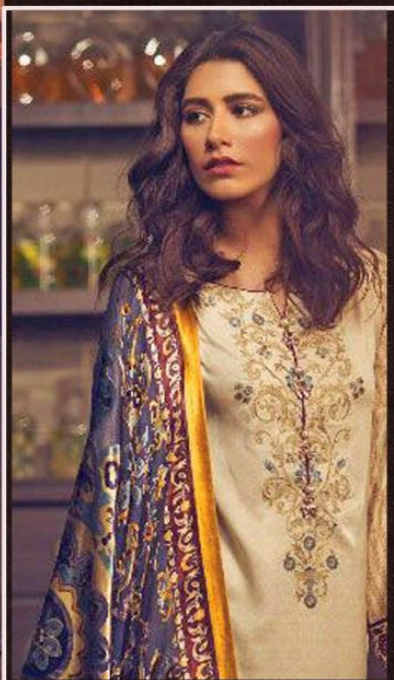

PASHMINA SHIRT 2.5 MTR
PASHMINA SHAWL 2.30 MTR

SB-1049

ZYRA-VOL-6
By
SIBAYASHTM

PASHMINA SHIRT 2.5 MTR
PASHMINA SHAWL 2.30 MTR

SB-1048

TEXTILE DEAL

ZYRA-VOL-6
By
SIBAYASHTM

PASHMINA SHIRT 2.5 MTR
PASHMINA SHAWL 2.30 MTR