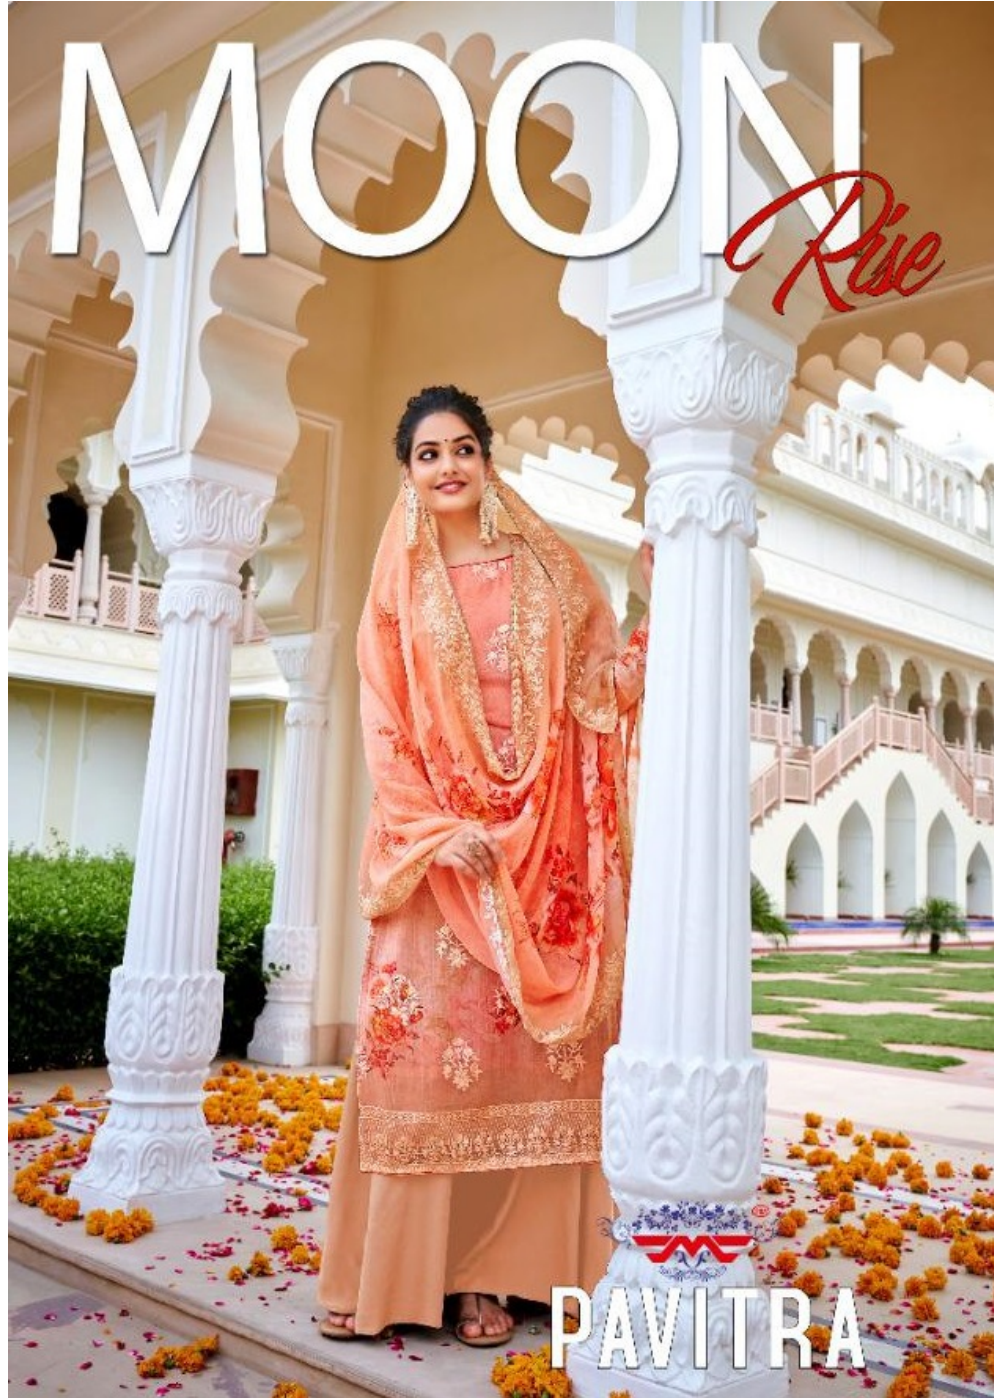

MOON

Rise

PAVITRA

Mayur FABRICS

The collection to celebrate her existence, she inherits uncountable of emotions:
she is calm, she is pure, she is wanderer and she is fierce!

3401

Mayur FABRICS

The one who never compromises for faultless finishing,
her conceptions are crystal clear;
"she is the perfectionist."

Mayur FABRICS

3404

"The one who holds elegance with her subtle choices;
"she is a trendsetter."

Mayur FABRICS

3403

3402

The collection to celebrate her existence, she inherits uncountable of emotions;
she is calm, she is pure, she is wanderer and she is fierce!

Mayur FABRICS

3405

Mayur FABRICS

3403

Mayur FABRICS

Presenting the creation that reflects
Indian essence
that portrays her elegance and classic panache;
"she is the most graceful."

Mayur FABRICS

3401