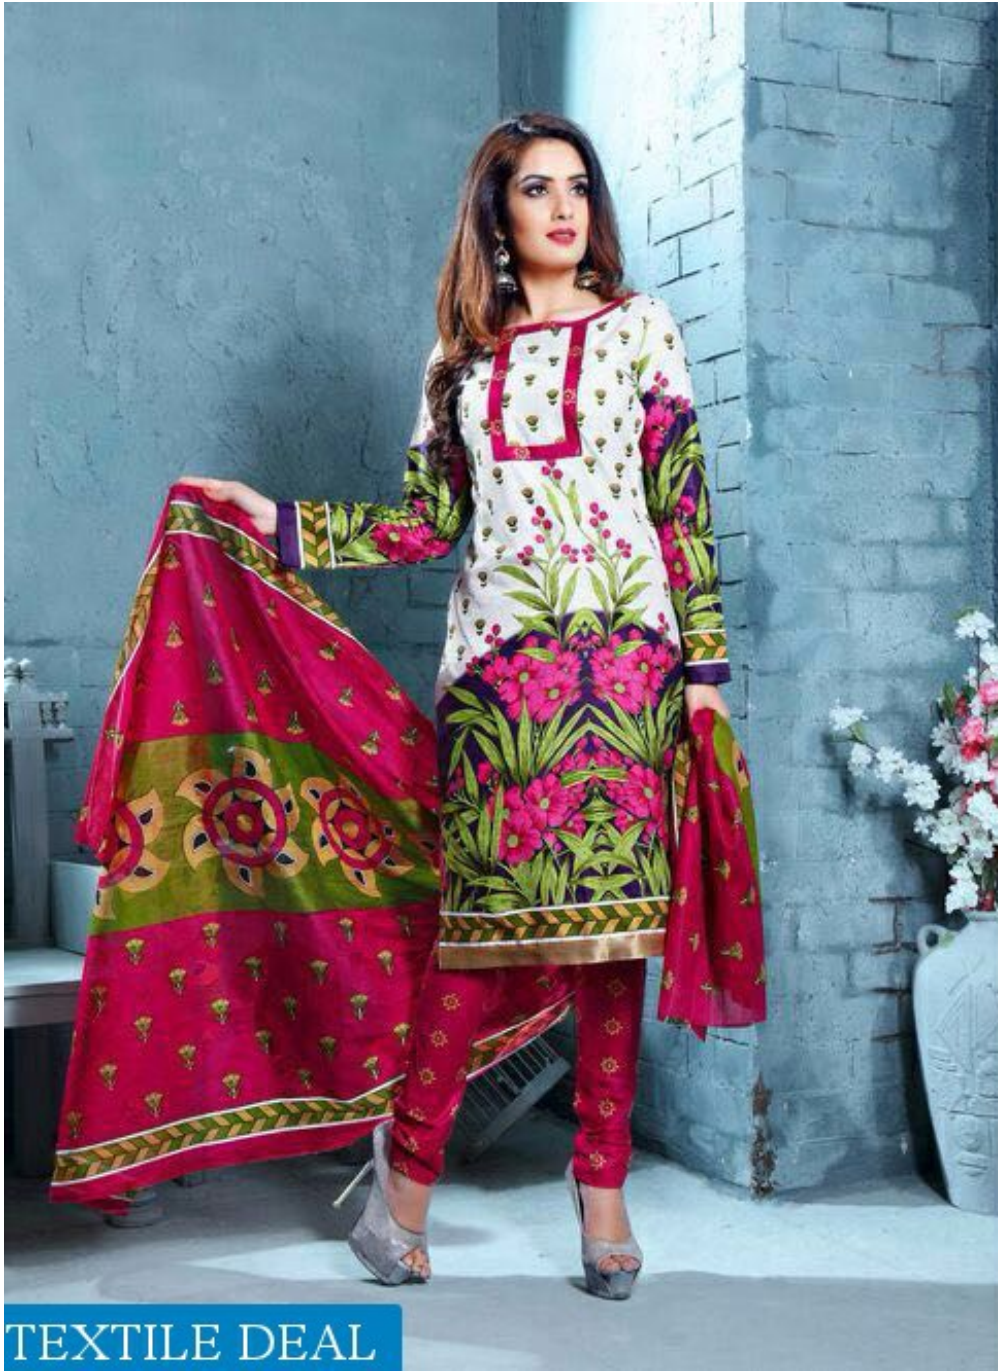

TEXTILE DEAL

TEXTILE DEAL

A PALETTE of beauty

Every hue of life, every color of existence, every shade of emotion is captured in the garment you wear. Adorn yourself in an astonishing range of colors.

D.No:- 1008

At first glance, she seems surreal. As her steps reverberate into the land waves, onlookers are a trail. One which leaves them awestruck. This streak of blue across the dressers landscape is discussed, debated, and worshipped, until one day, time borrows it under the sun. On cold nights, people still remember the dress and the gorgeous belle with fondness.