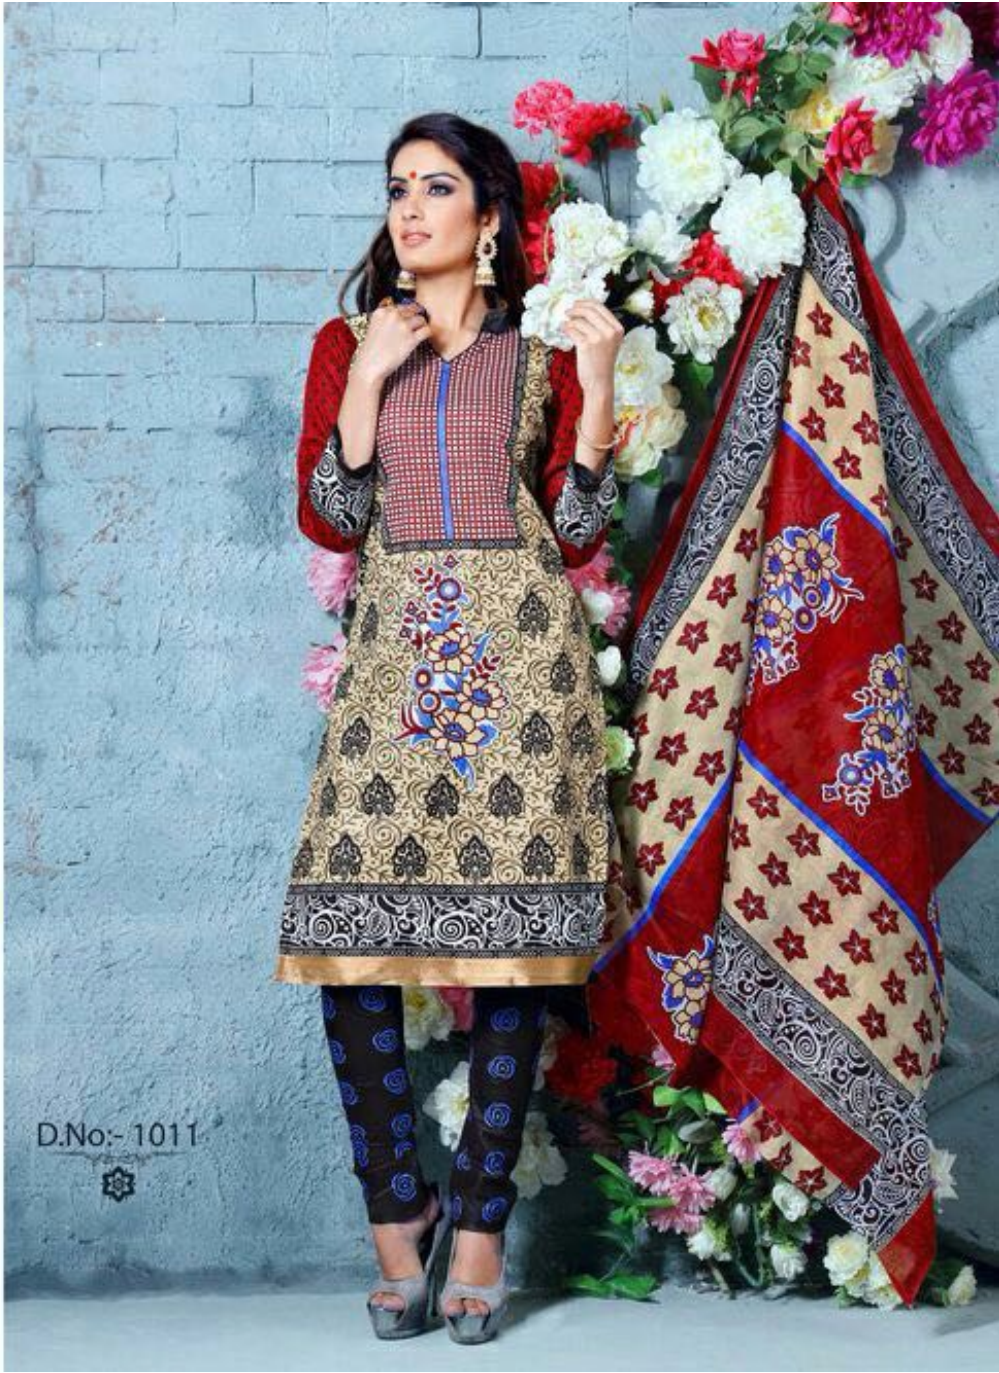

D.No.- 1011

TEXTILE DEAL