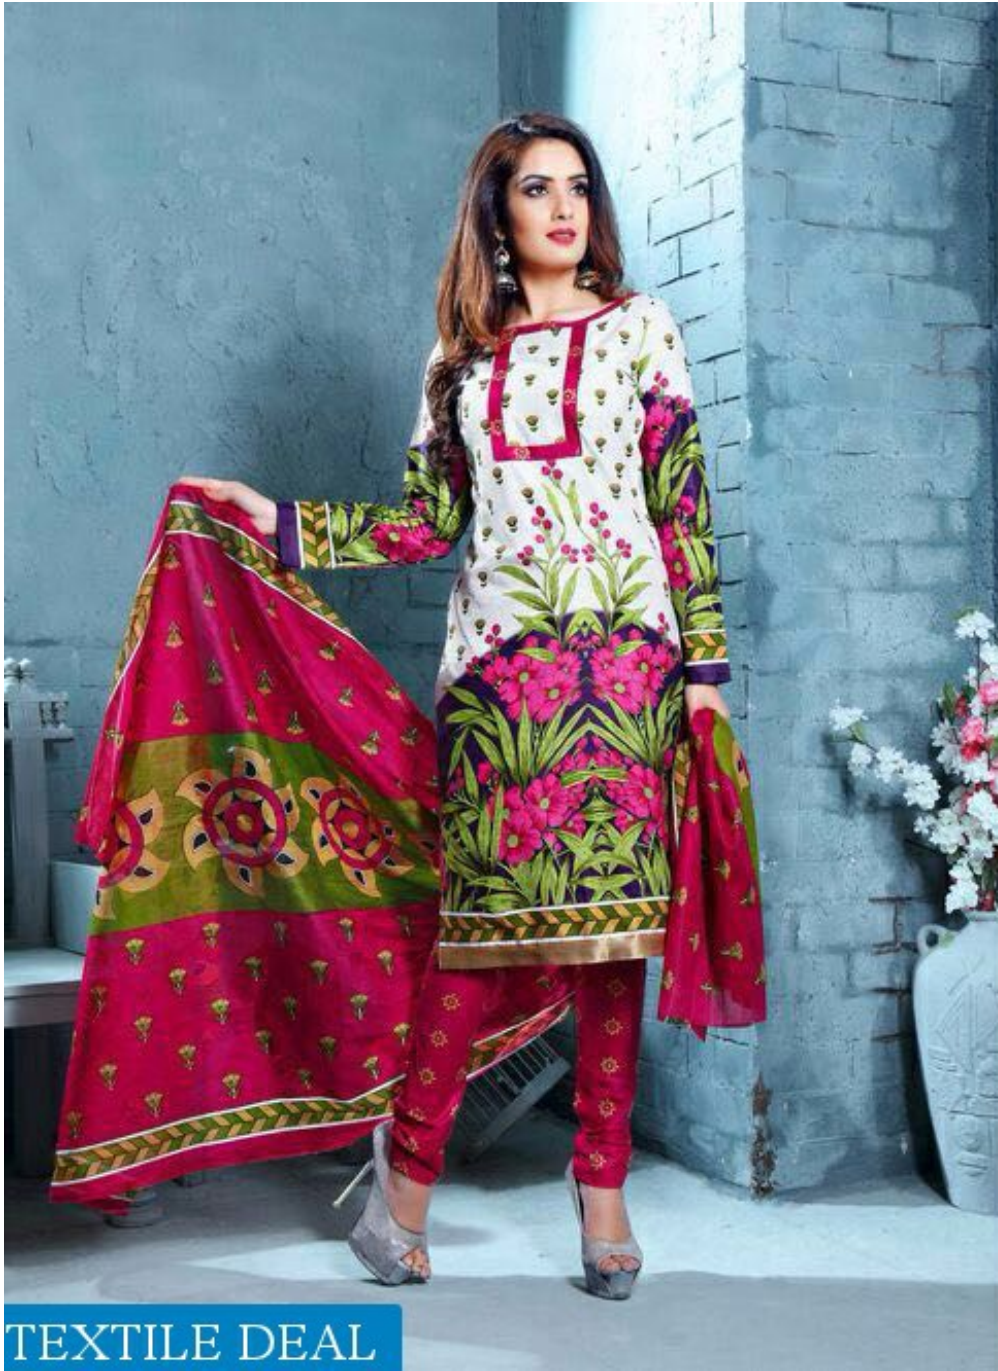

TEXTILE DEAL

TEXTILE DEAL

A PALETTE of beauty

Every hue of life, every color of existence, every shade of emotion is captured in the garment you wear. Adorn yourself in an astonishing range of colors.

D.No:- 1008

TEXTILE DEAL

TRADITIONAL *glamour*

Every hue of life, every color of existence, every shade of emotion is captured in the garment you wear. Adorn yourself in an astonishing range of colors.

D.No:- 1004

D.No:- 1007