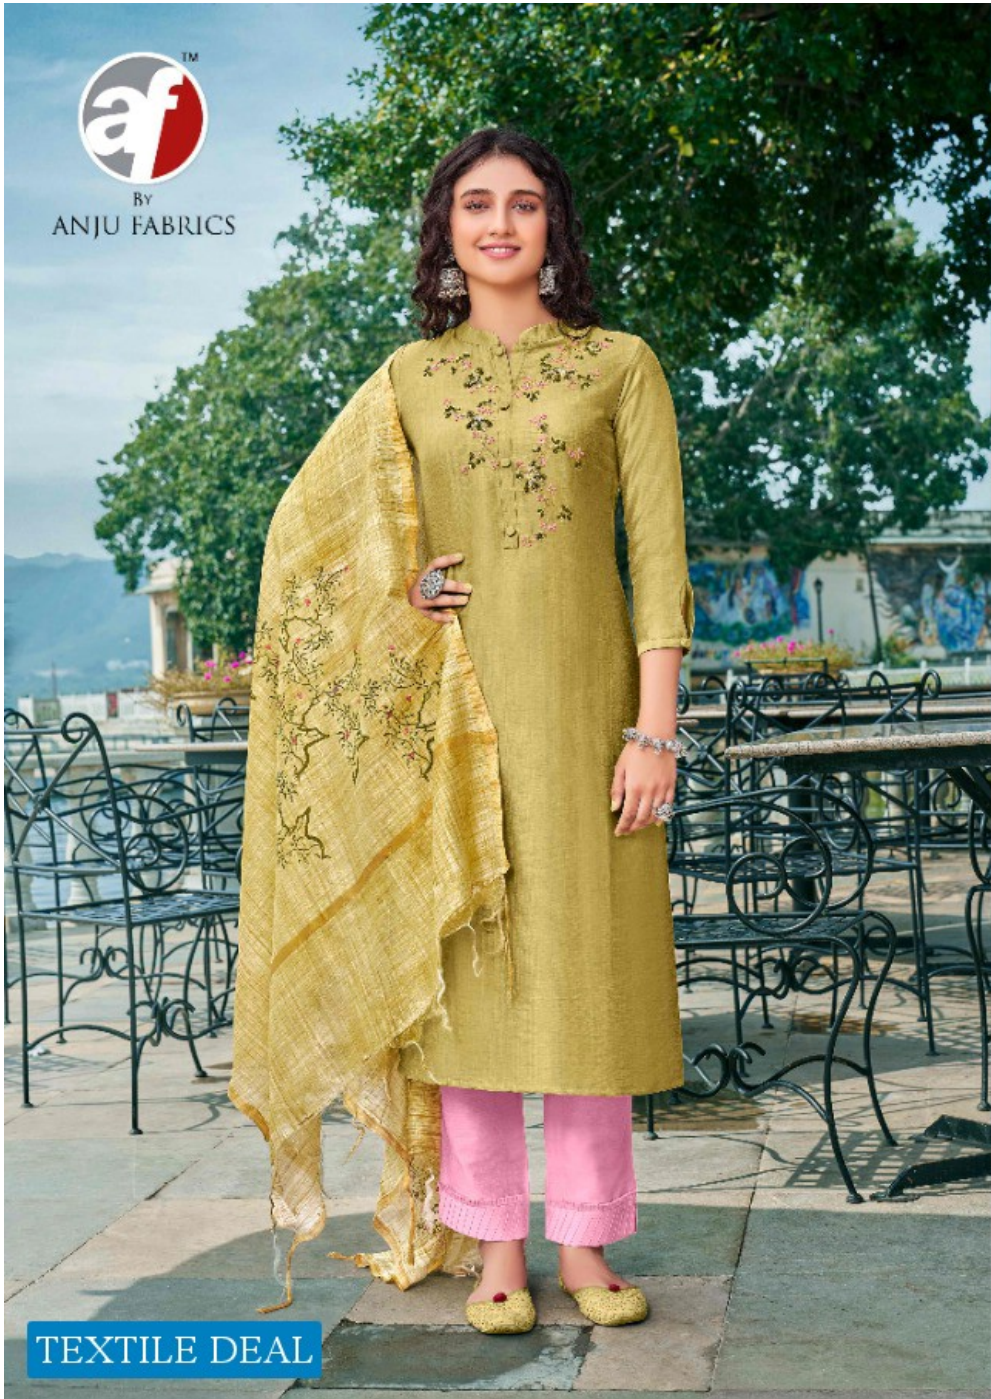

By
ANJU FABRICS

TEXTILE DEAL