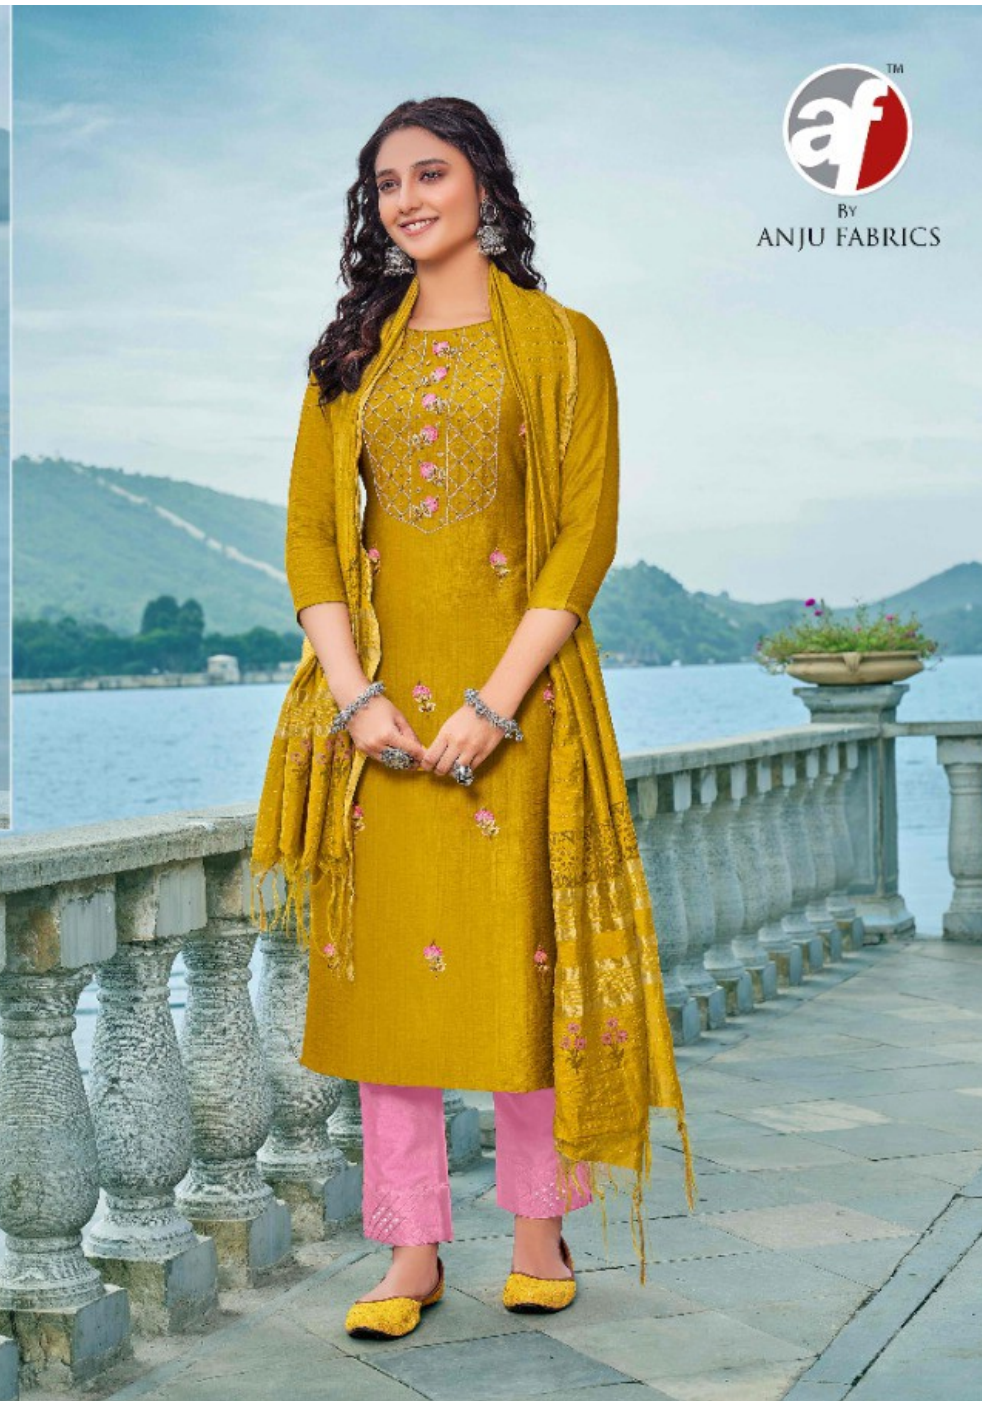

BY
ANJU FABRICS

TEXTILE DEAL

By ANJU FABRICS

DN/2111
All about
CLASSY

A highly detailed piece
with embroidery
which is the highlight of this
new collection.
This beautiful dress is a must have.

TEXTILE DEAL

All about
GRACE

A lovely light people wear
which is well layered and is made.
It is elegant and soft.
perfect for all occasions all

DN//2114

TEXTILE DEAL

DN/2116

stockOut™
By
ANJU FABRICS

All about
GRACE

A lovely light purple green
which is really layered and is so lovely.
It is elegant and it is
perfect for all occasions.